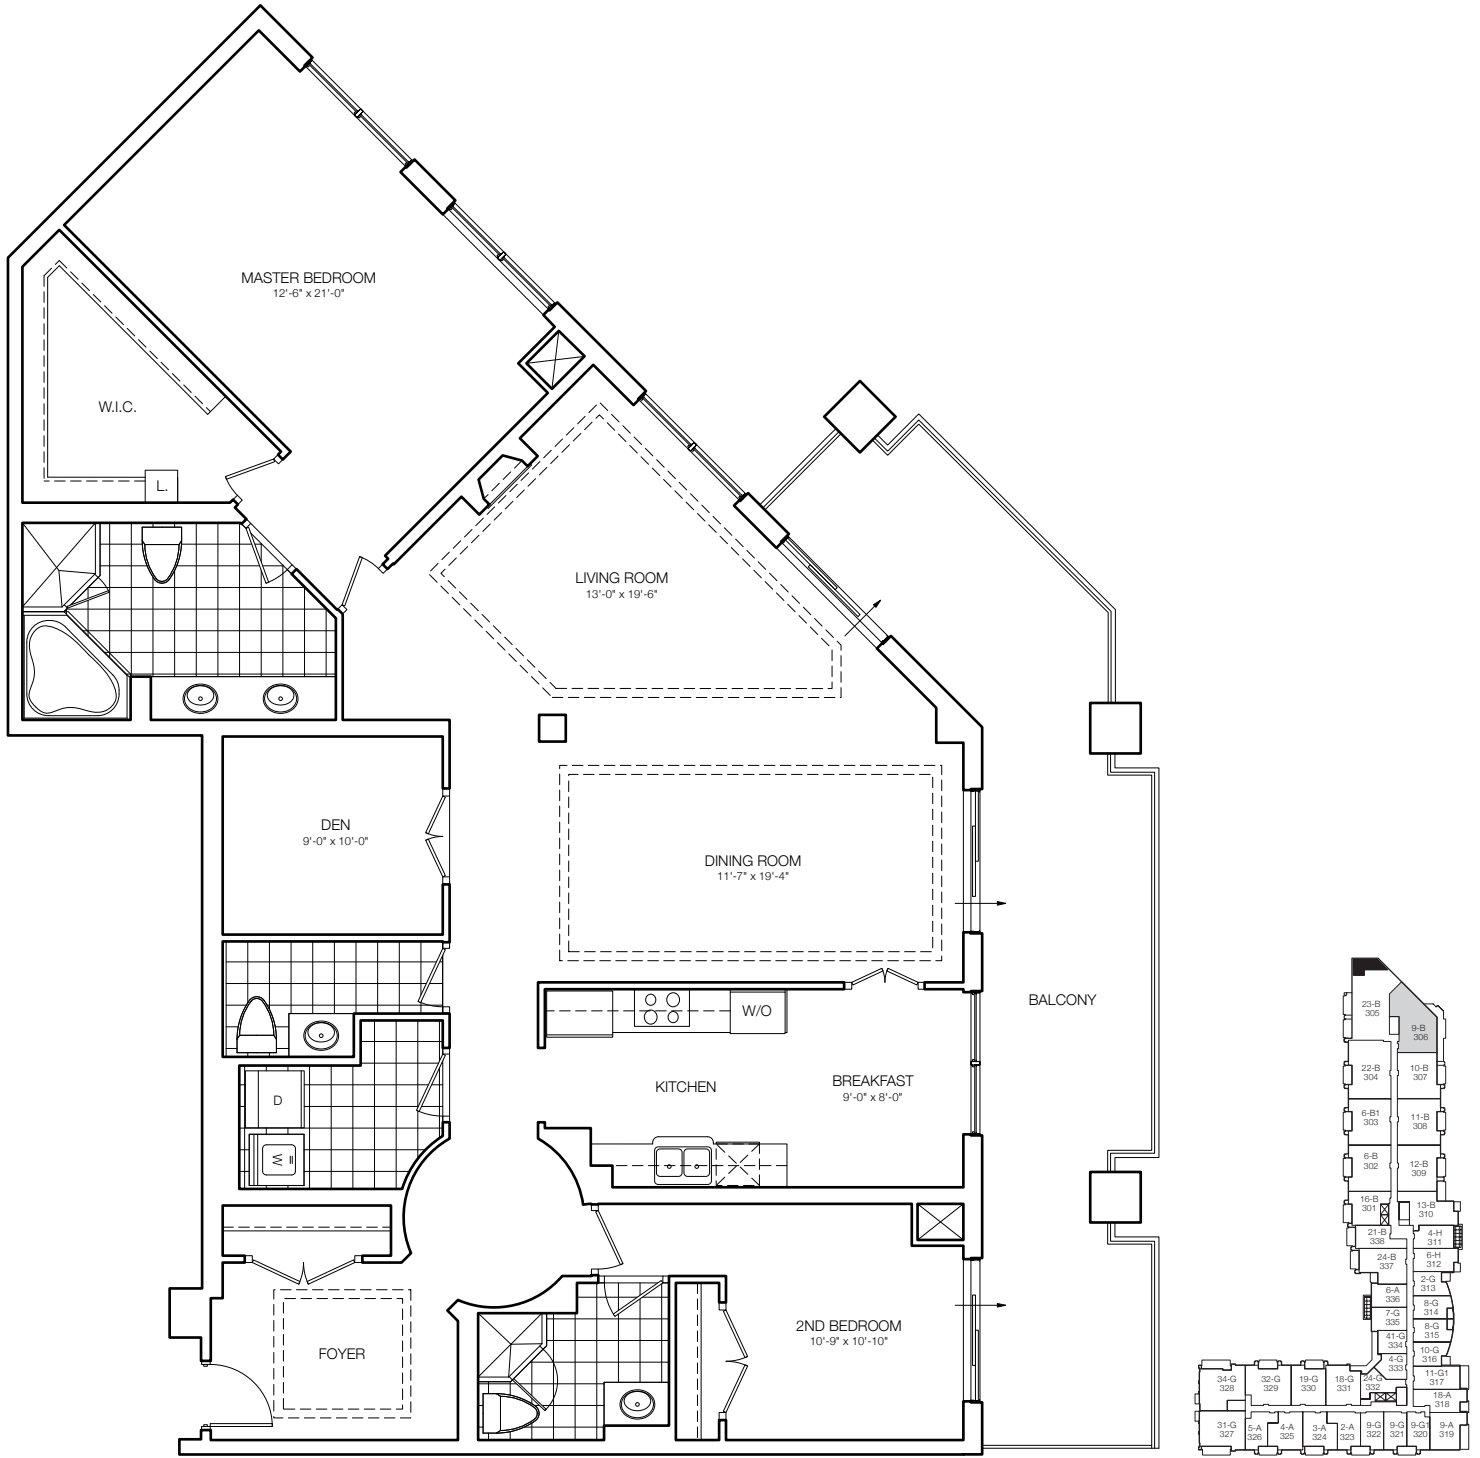

**THE MILFORD - RAVINE SUITE 9B**  
 2 BEDROOM PLUS DEN  
 2000 SQ. FT.

**Daniels**  
 love where you live™

All areas & stated room dimensions are approximate. Floor area measured in accordance with Tarion builder bulletin #22. Actual living and terrace area will vary from area stated.