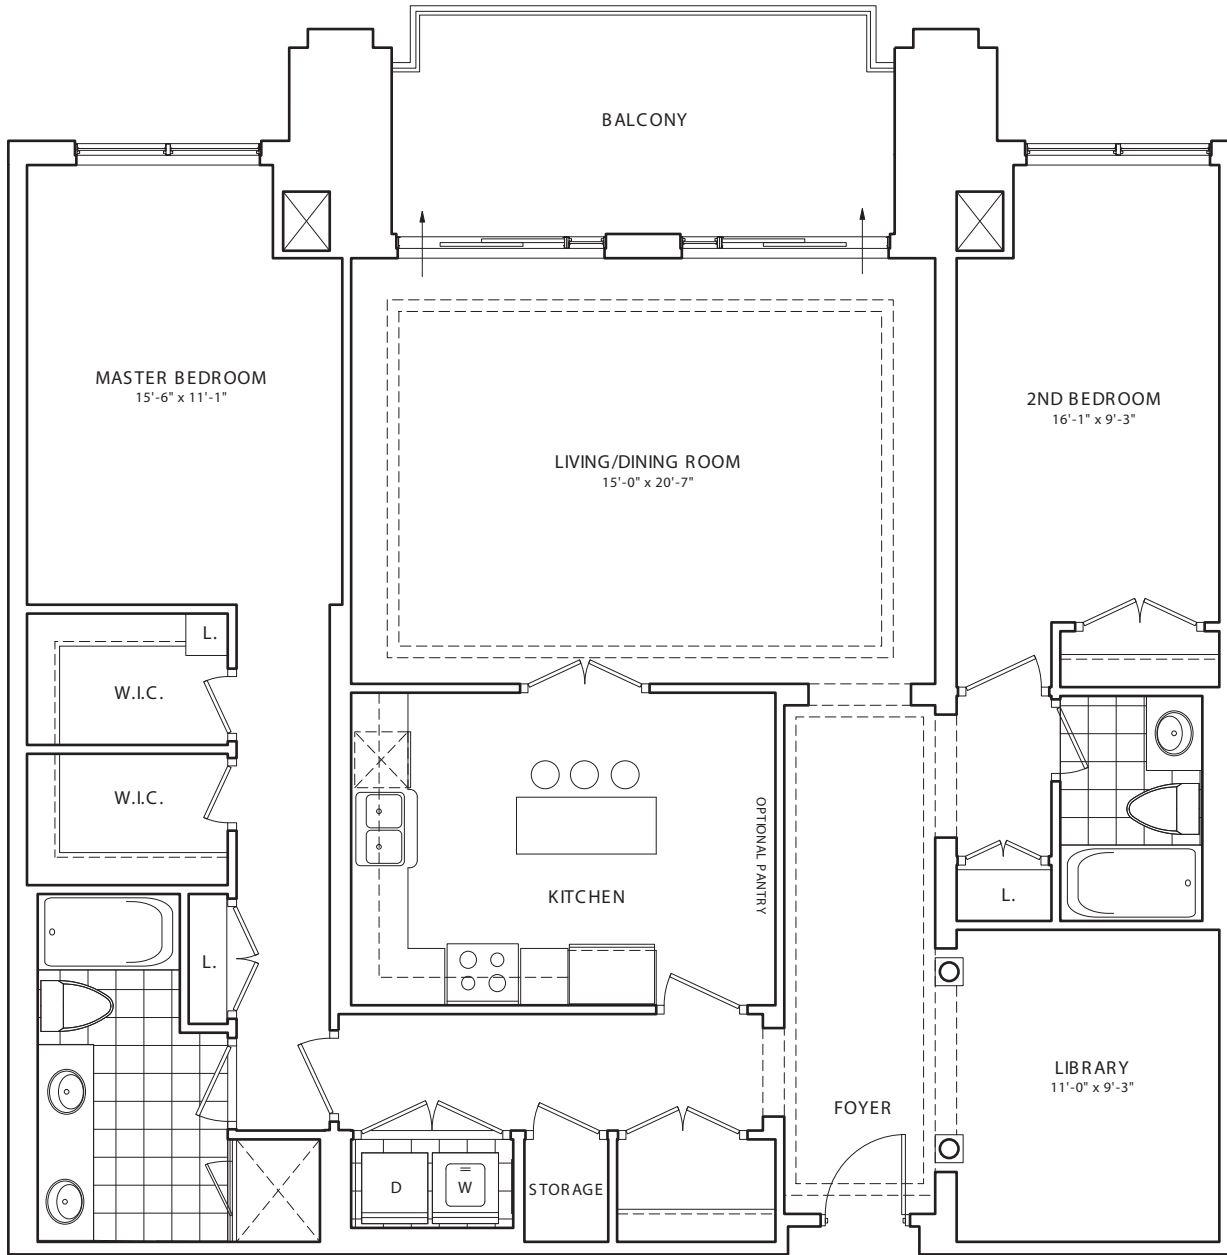

THE PRINCETON - SUITE 6B1

2 BEDROOM + LIBRARY
1610 SQ. FT.

Daniels
love where you live™

PHASE TWO

All areas & stated room dimensions are approximate. Floor area measured in accordance with Tarion builder bulletin #22. Actual living and terrace area will vary from area stated.