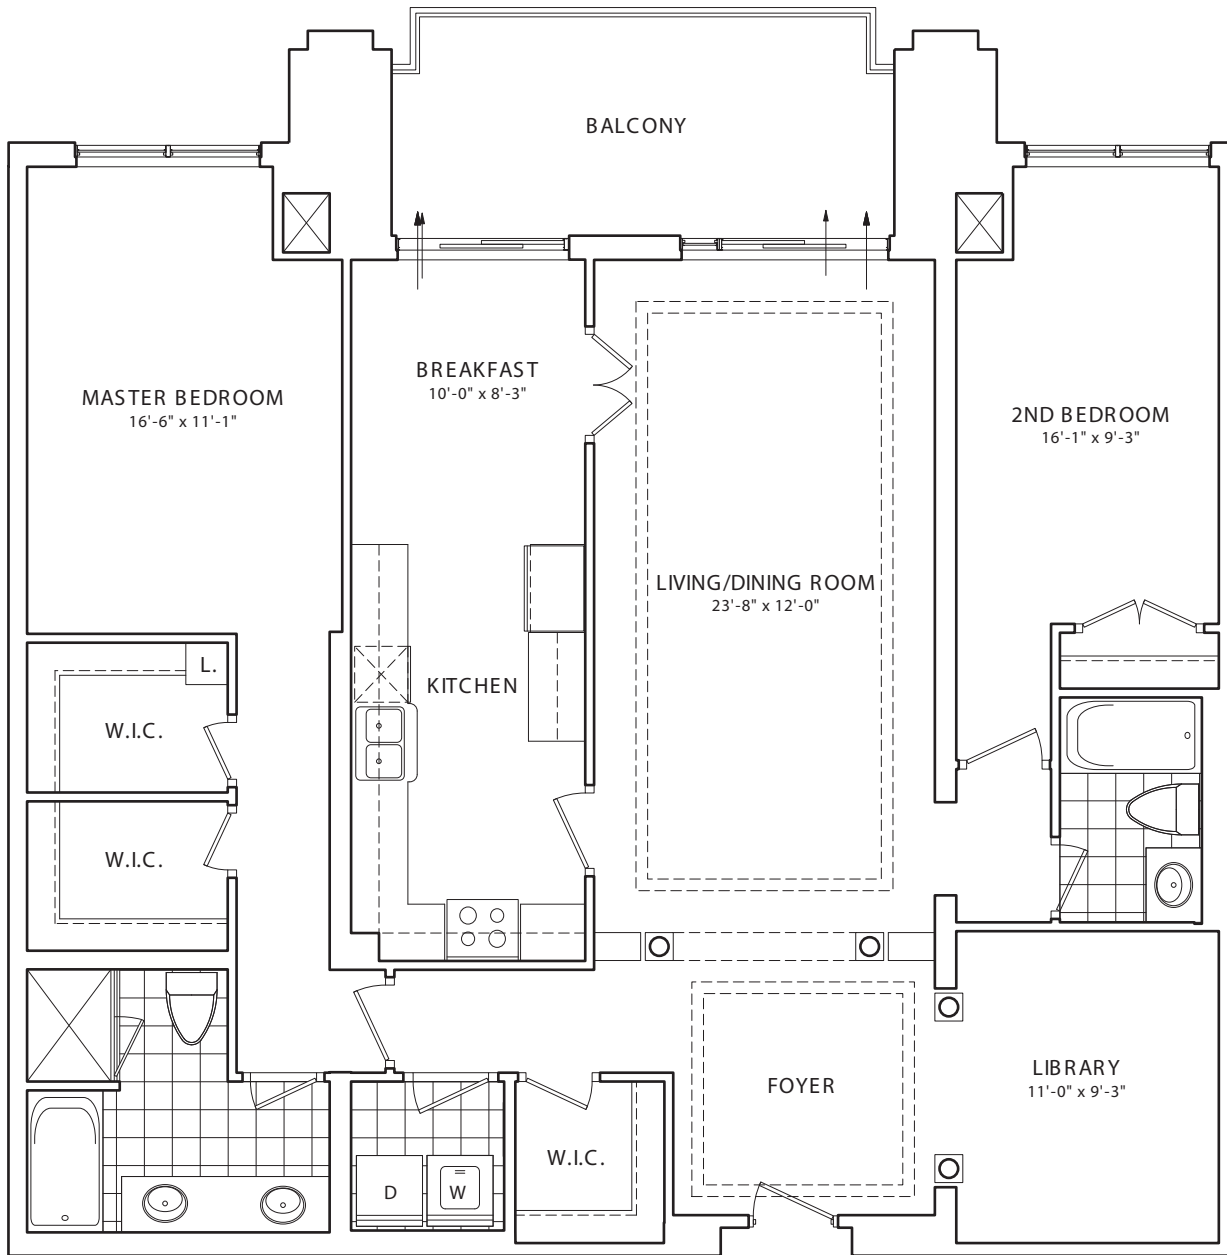

THE STERLING - SUITE 6 B

2 BEDROOM + LIBRARY
1610 SQ. FT.

Daniels
love where you live™

PHASE TWO

All areas & stated room dimensions are approximate. Floor area measured in accordance with Tarion builder bulletin #22. Actual living and terrace area will vary from area stated.