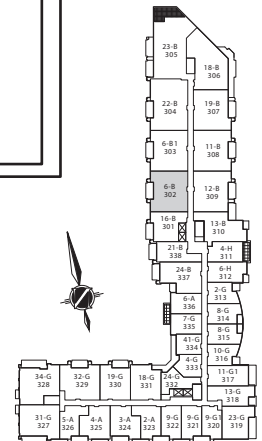

THE STERLING - SUITE 6 B

2 BEDROOM + LIBRARY
1610 SQ. FT.

Daniels
love where you live™

PHASE TWO

All areas & stated room dimensions are approximate. Floor area measured in accordance with Tarion builder bulletin #22. Actual living and terrace area will vary from area stated.