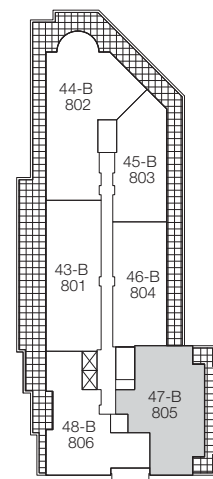

THE RADCLIFF - SUITE 47B
2 BEDROOM PLUS LIBRARY
2180 SQ. FT.

Daniels
love where you live™

LEVEL 8

All areas & stated room dimensions are approximate. Floor area measured in accordance with Tarion builder bulletin #22. Actual living and terrace area will vary from area stated.