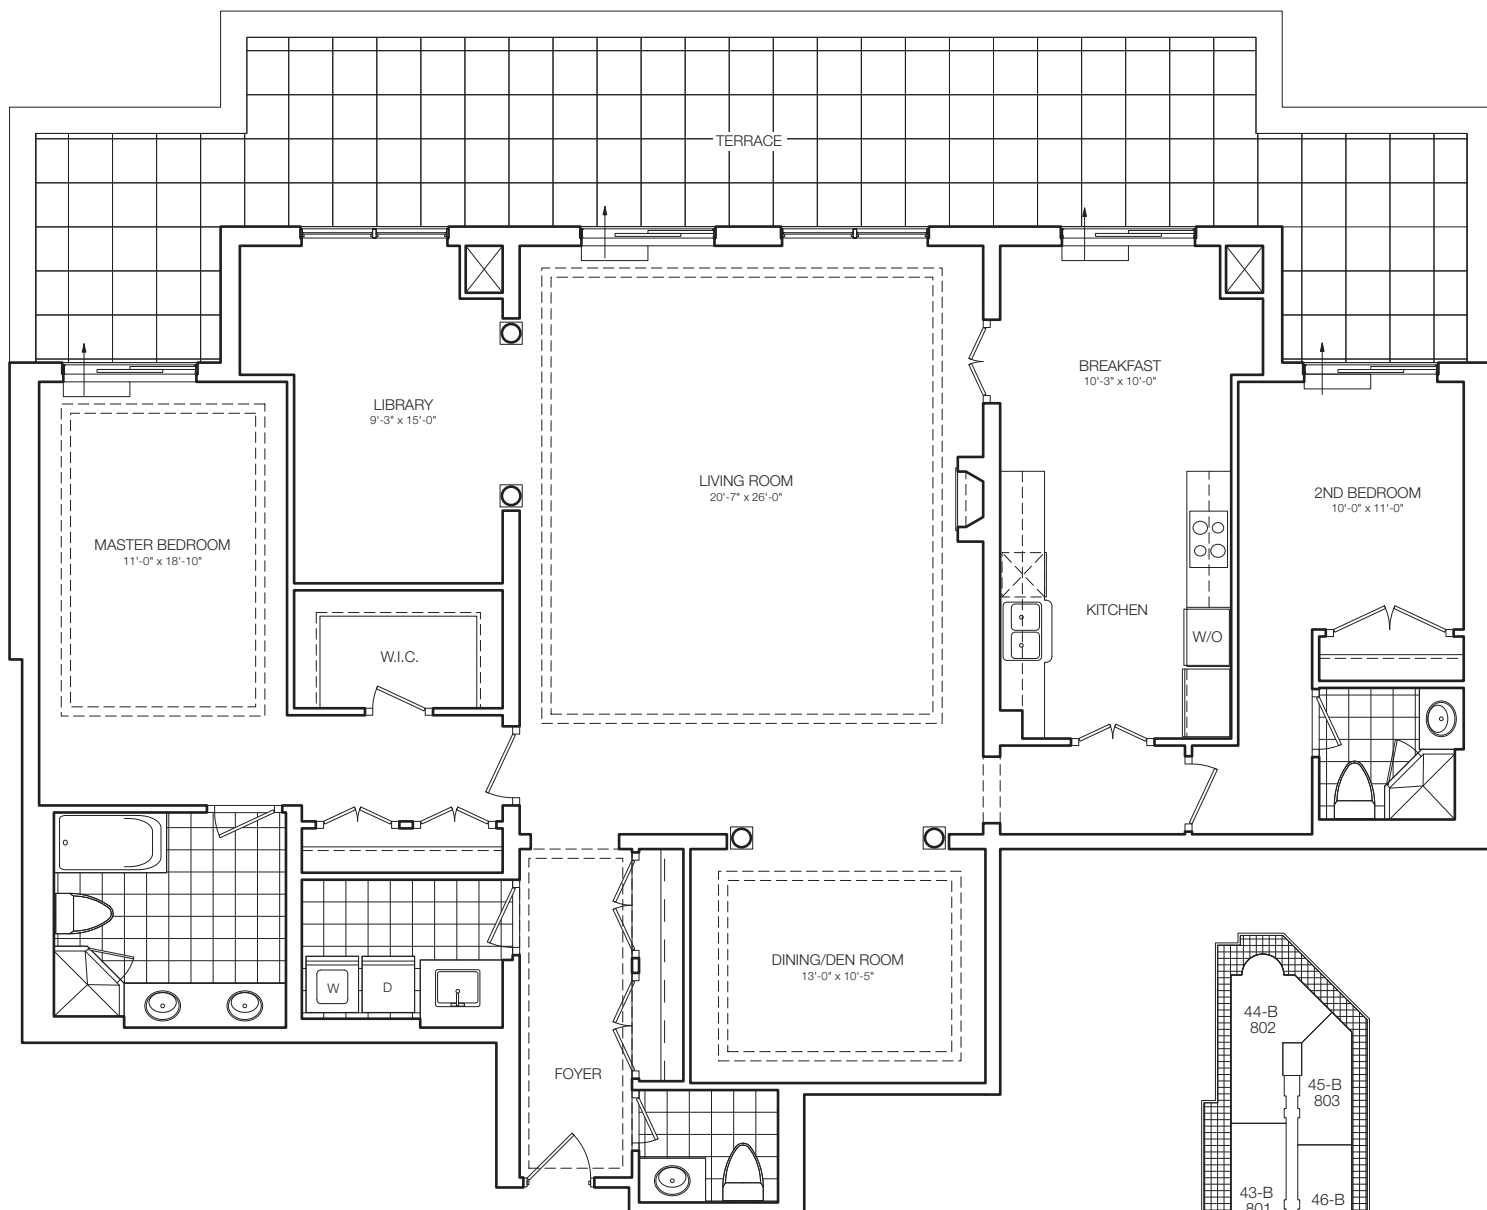

THE RADCLIFF - SUITE 47B
2 BEDROOM PLUS LIBRARY
2180 SQ. FT.

Daniels
love where you live™

LEVEL 8

All areas & stated room dimensions are approximate. Floor area measured in accordance with Tarion builder bulletin #22. Actual living and terrace area will vary from area stated.