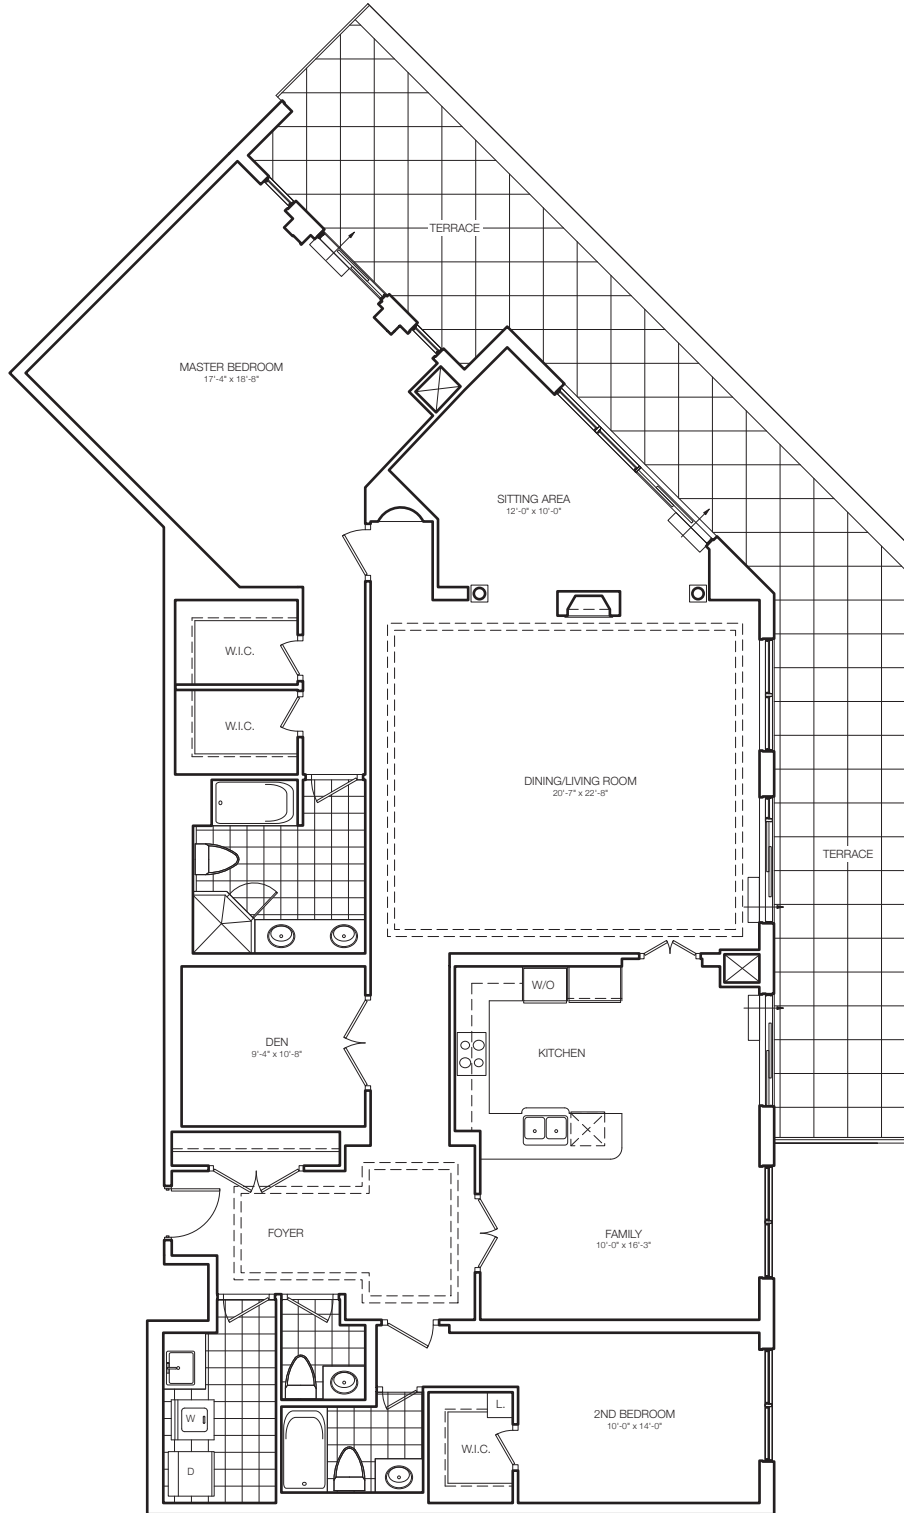

THE ABERFOYLE - RAVINE SUITE 41B
 2 BEDROOM PLUS DEN - 2476 SQ. FT.
 TERRACE 550 SQ. FT.

Daniels
 love where you live™

All areas & stated room dimensions are approximate. Floor area measured in accordance with Tarion builder bulletin #22. Actual living and terrace area will vary from area stated.