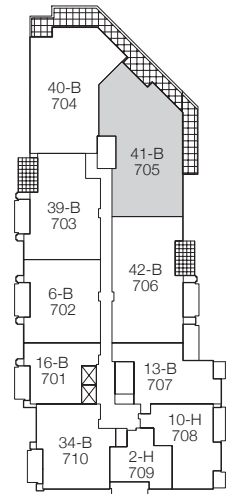

THE ABERFOYLE - RAVINE SUITE 41B
 2 BEDROOM PLUS DEN - 2476 SQ. FT.
 TERRACE 550 SQ. FT.

Daniels
 love where you live™

All areas & stated room dimensions are approximate. Floor area measured in accordance with Tarion builder bulletin #22. Actual living and terrace area will vary from area stated.