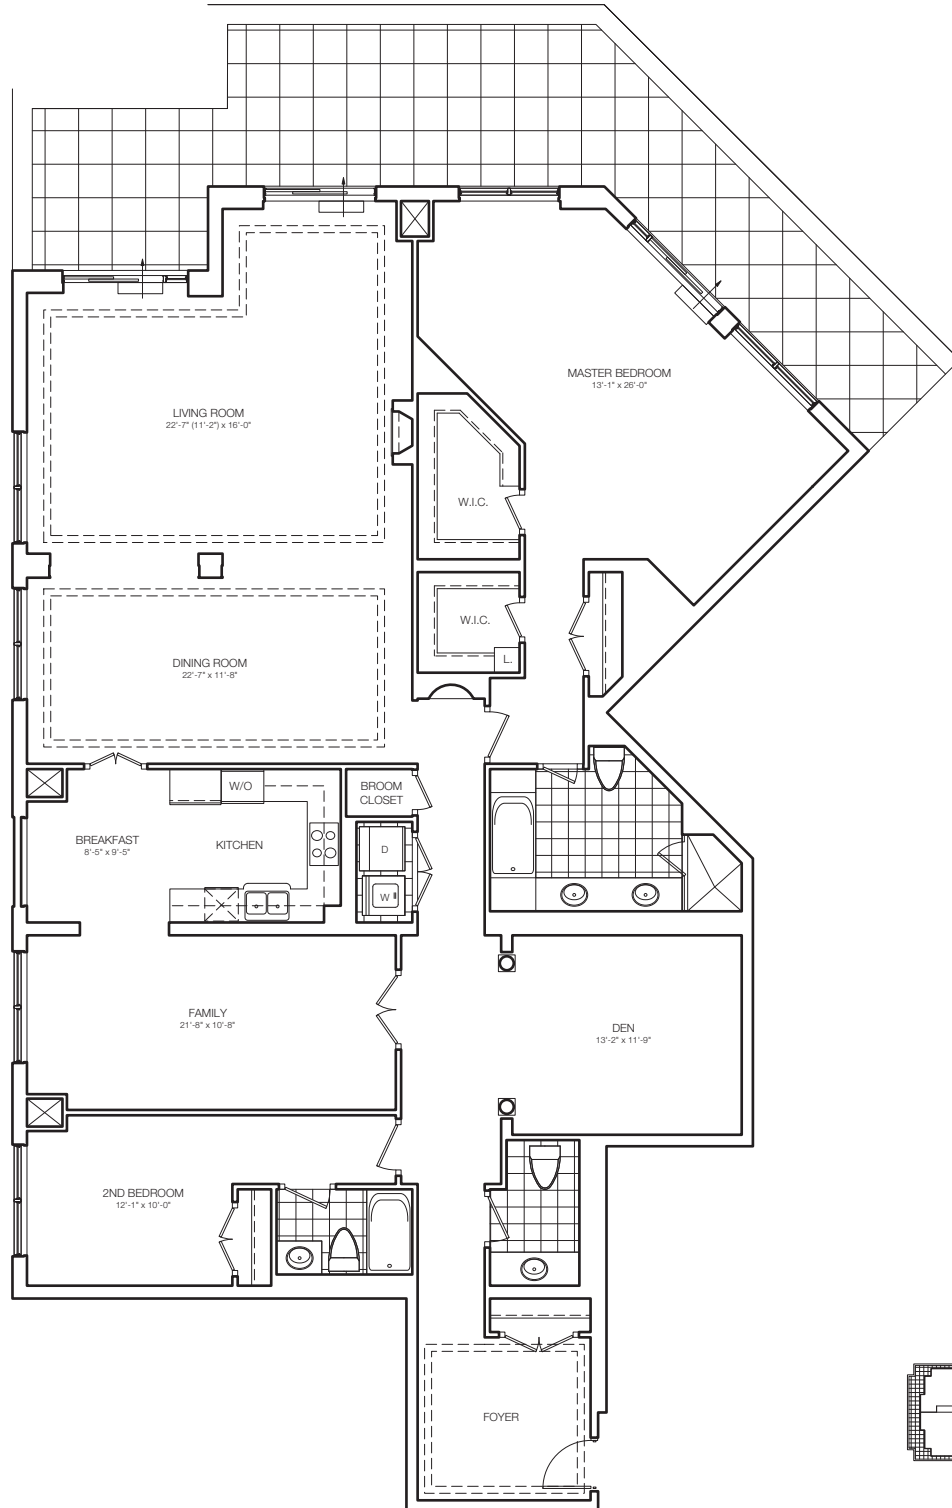

THE GERSHWYN ~ RAVINE SUITE 40B
 2 BEDROOM PLUS DEN
 2756 SQ. FT.

Daniels
 love where you live™

LEVEL 7

All areas & stated room dimensions are approximate. Floor area measured in accordance with Tarion builder bulletin #22. Actual living and terrace area will vary from area stated.