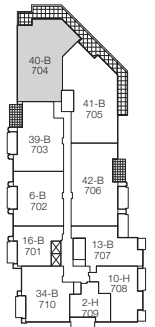

THE GERSHWYN ~ RAVINE SUITE 40B
 2 BEDROOM PLUS DEN
 2756 SQ. FT.

Daniels
 love where you live™

LEVEL 7

All areas & stated room dimensions are approximate. Floor area measured in accordance with Tarion builder bulletin #22. Actual living and terrace area will vary from area stated.