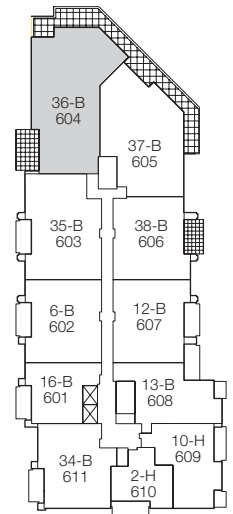

THE BECKINGHAM - RAVINE SUITE 36B
 2 BEDROOM + DEN + LIBRARY - 2709 SQ. FT.
 TERRACE 670 SQ. FT.

Daniels
 love where you live™

LEVEL 6

All areas & stated room dimensions are approximate. Floor area measured in accordance with Tarion builder bulletin #22. Actual living and terrace area will vary from area stated.