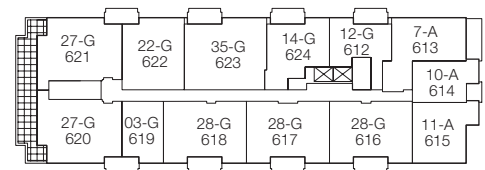

THE BECKINGHAM - RAVINE SUITE 36B
 2 BEDROOM + DEN + LIBRARY - 2709 SQ. FT.
 TERRACE 670 SQ. FT.

Daniels
 love where you live™

LEVEL 6

All areas & stated room dimensions are approximate. Floor area measured in accordance with Tarion builder bulletin #22. Actual living and terrace area will vary from area stated.