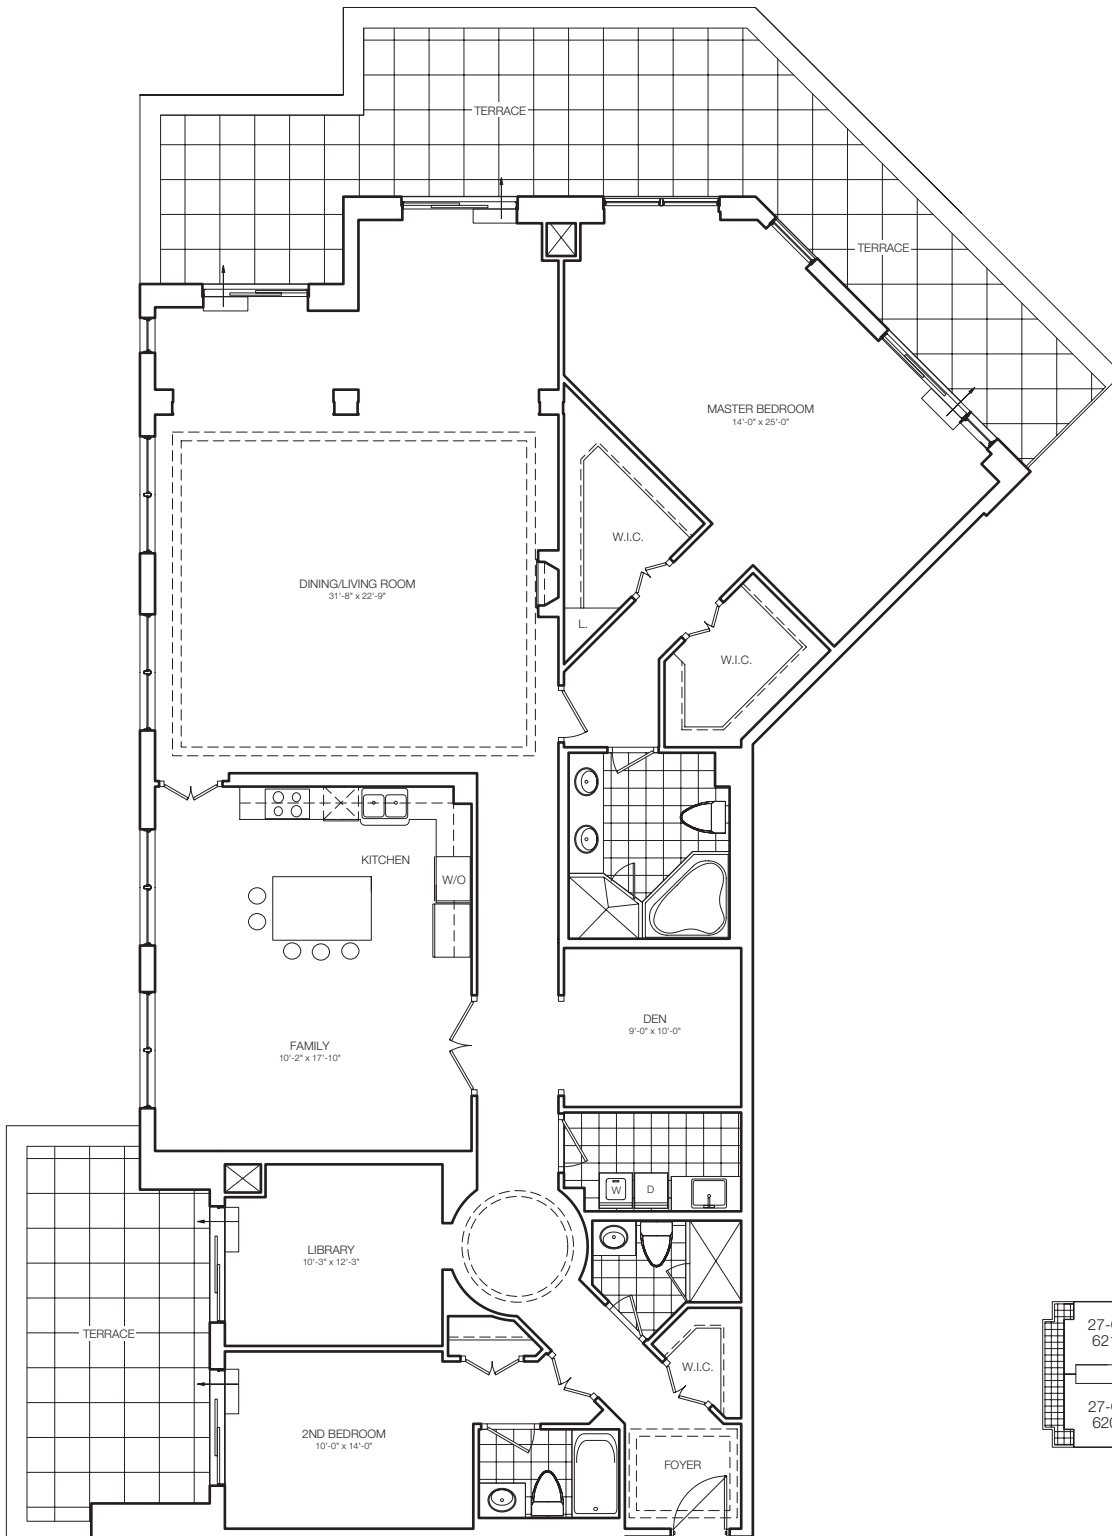

THE BECKINGHAM - RAVINE SUITE 36B
 2 BEDROOM + DEN + LIBRARY - 2709 SQ. FT.
 TERRACE 670 SQ. FT.

Daniels
 love where you live™

LEVEL 6

All areas & stated room dimensions are approximate. Floor area measured in accordance with Tarion builder bulletin #22. Actual living and terrace area will vary from area stated.