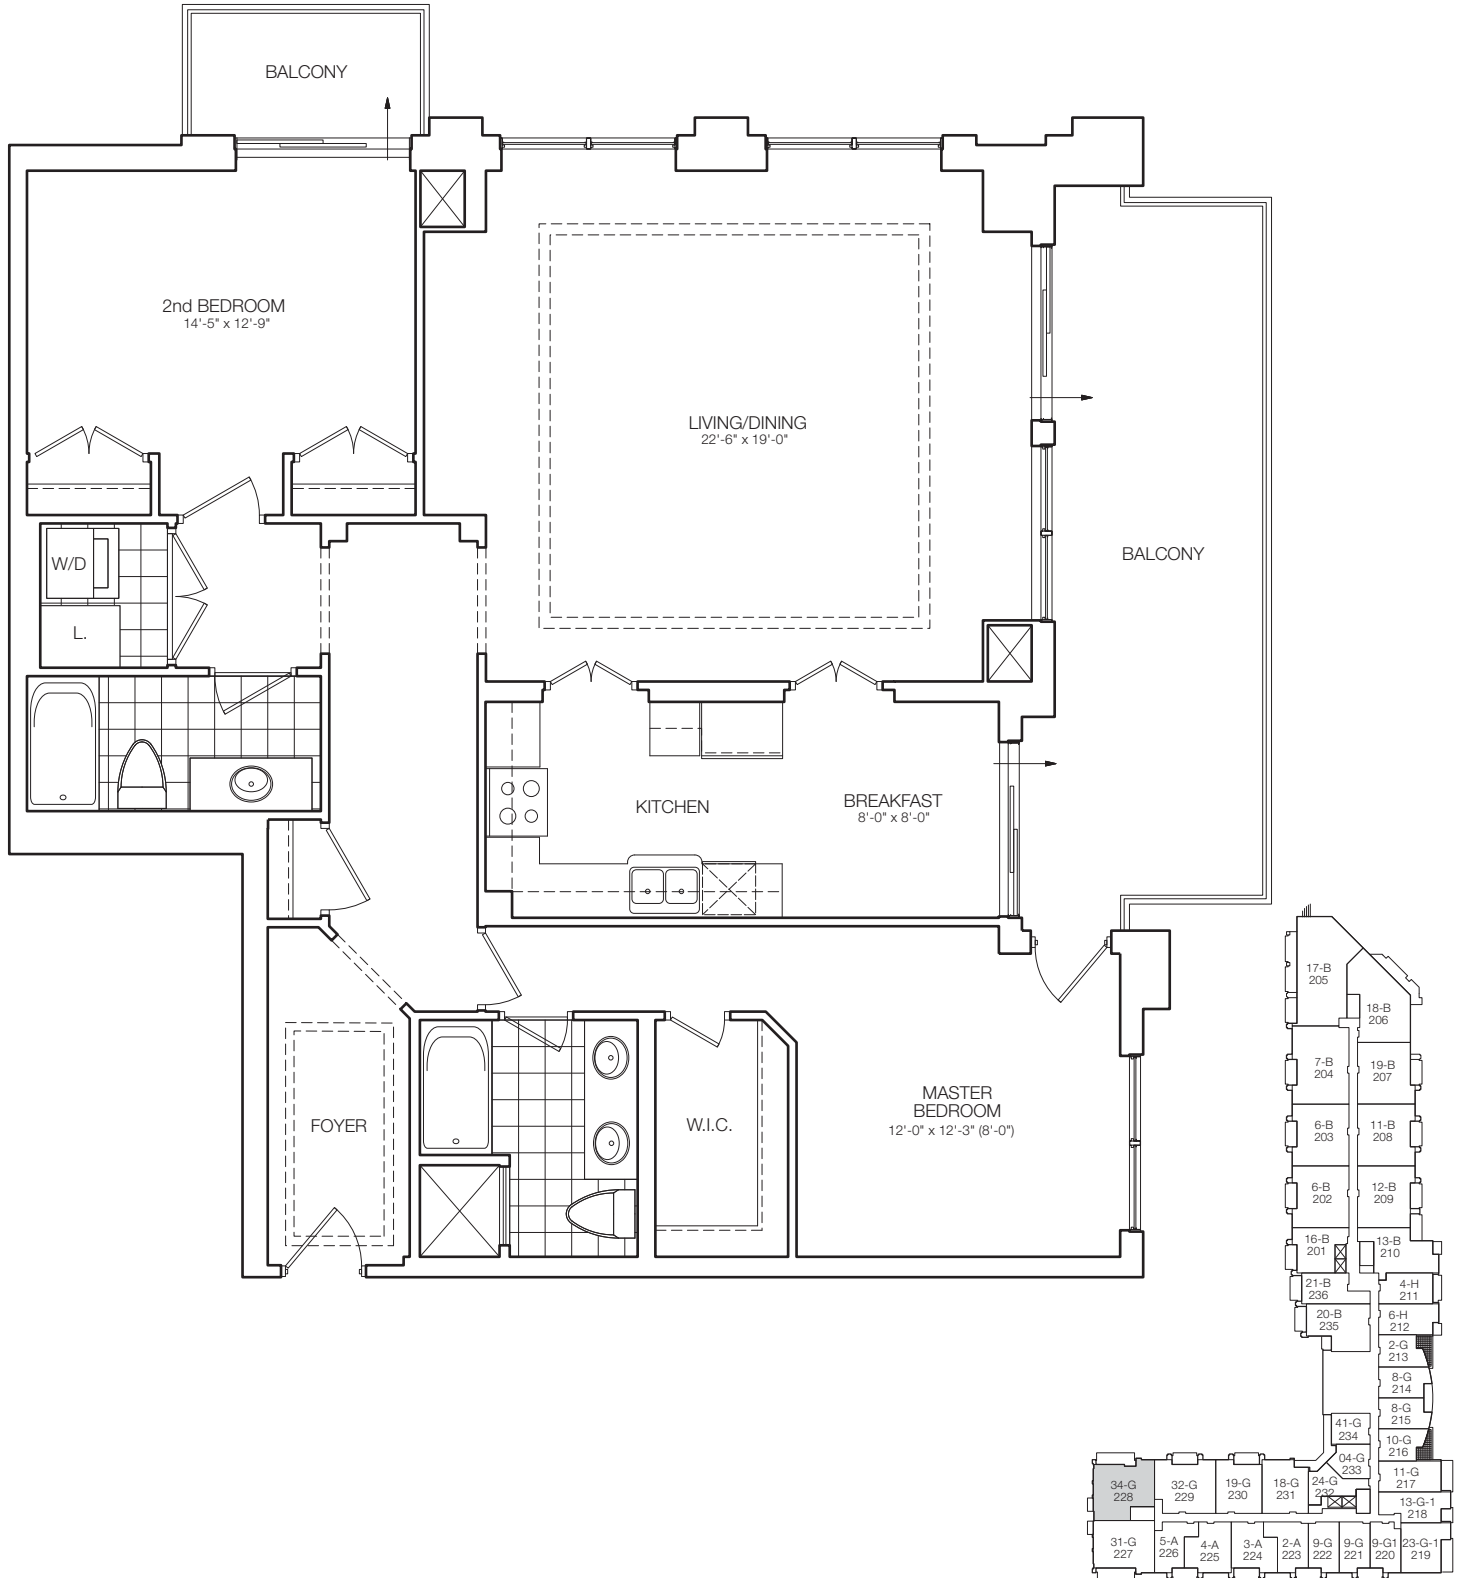

THE FARNHAM - SUITE 34G

2 BEDROOM
1522 SQ. FT.

Daniels
love where you live™

All areas & stated room dimensions are approximate. Floor area measured in accordance with Tarion builder bulletin #22. Actual living and terrace area will vary from area stated.