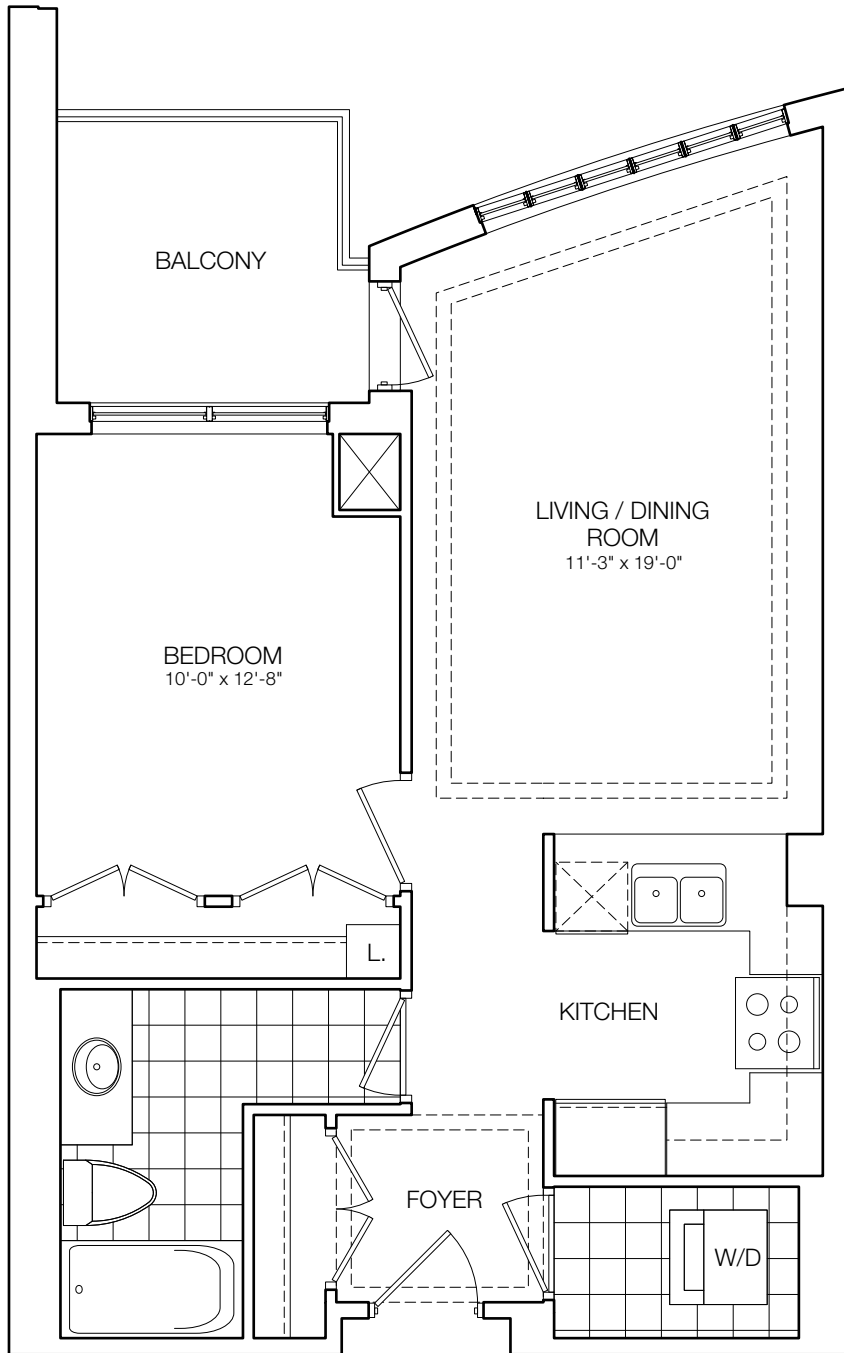

THE GREENWICH - 2G

1 BEDROOM
660 SQ. FT.

Daniels
love where you live™

2ND FLOOR

All areas & stated room dimensions are approximate. Floor area measured in accordance with Tarion builder bulletin #22. Actual living and terrace area will vary from area stated.