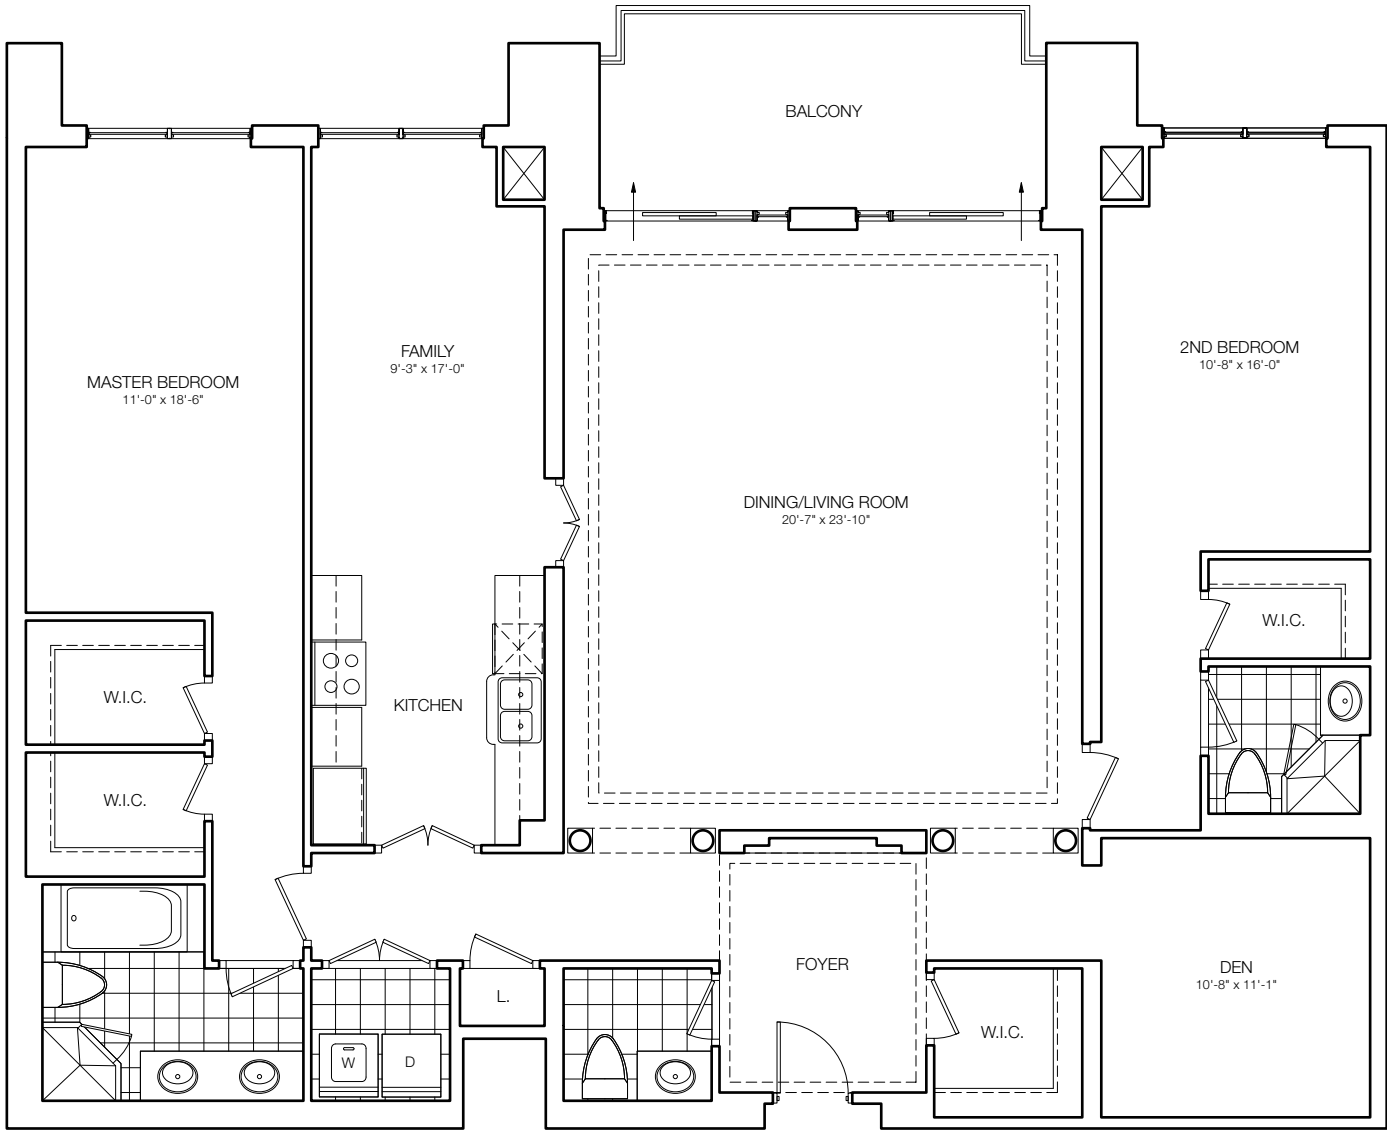

**THE BEXLEY - 29B**  
 2 BEDROOM PLUS DEN  
 2086 SQ. FT.

**Daniels**  
 love where you live™

LEVEL 4

All areas & stated room dimensions are approximate. Floor area measured in accordance with Tarion builder bulletin #22. Actual living and terrace area will vary from area stated.