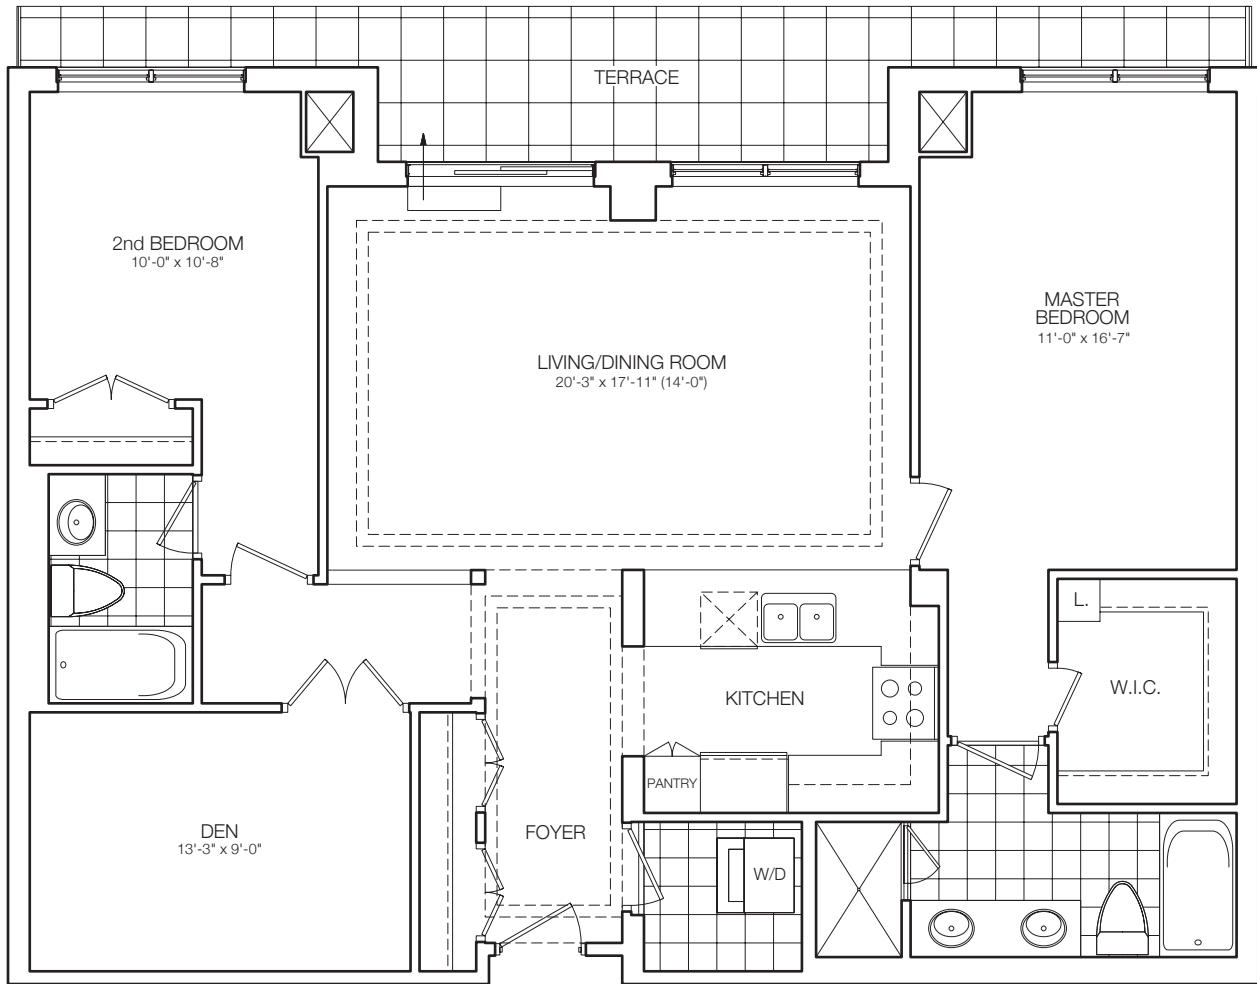

THE FAIRMONT ~ 28G  
 2 BEDROOM PLUS DEN  
 1295 SQ. FT.  
 TERRACE 145 SQ. FT.

Daniels  
 love where you live™

LEVEL 5

All areas & stated room dimensions are approximate. Floor area measured in accordance with Tarion builder bulletin #22. Actual living and terrace area will vary from area stated.