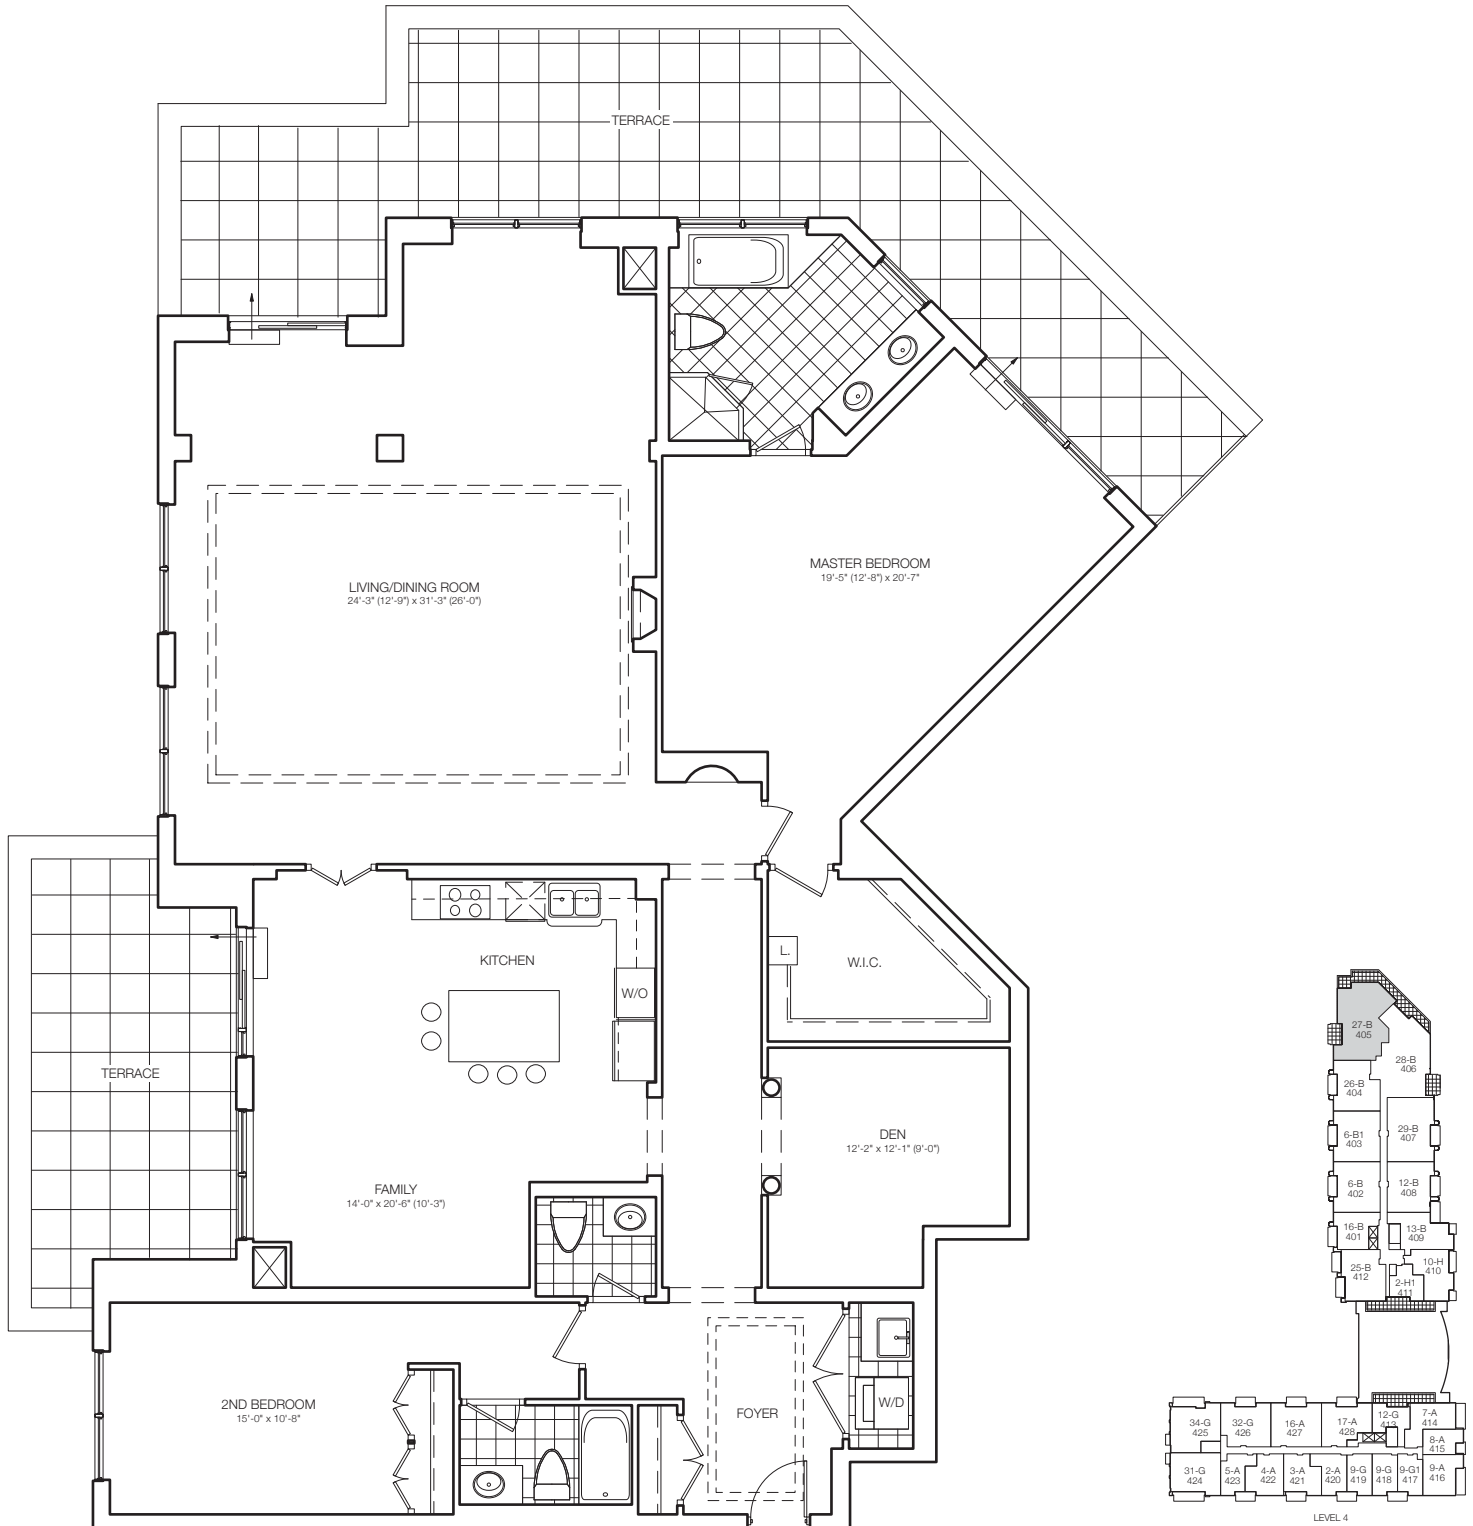

THE VINTAGE - RAVINE SUITE 27B
 2 BEDROOM PLUS DEN
 2630 SQ. FT.

Daniels
 love where you live™

All areas & stated room dimensions are approximate. Floor area measured in accordance with Tarion builder bulletin #22. Actual living and terrace area will vary from area stated.