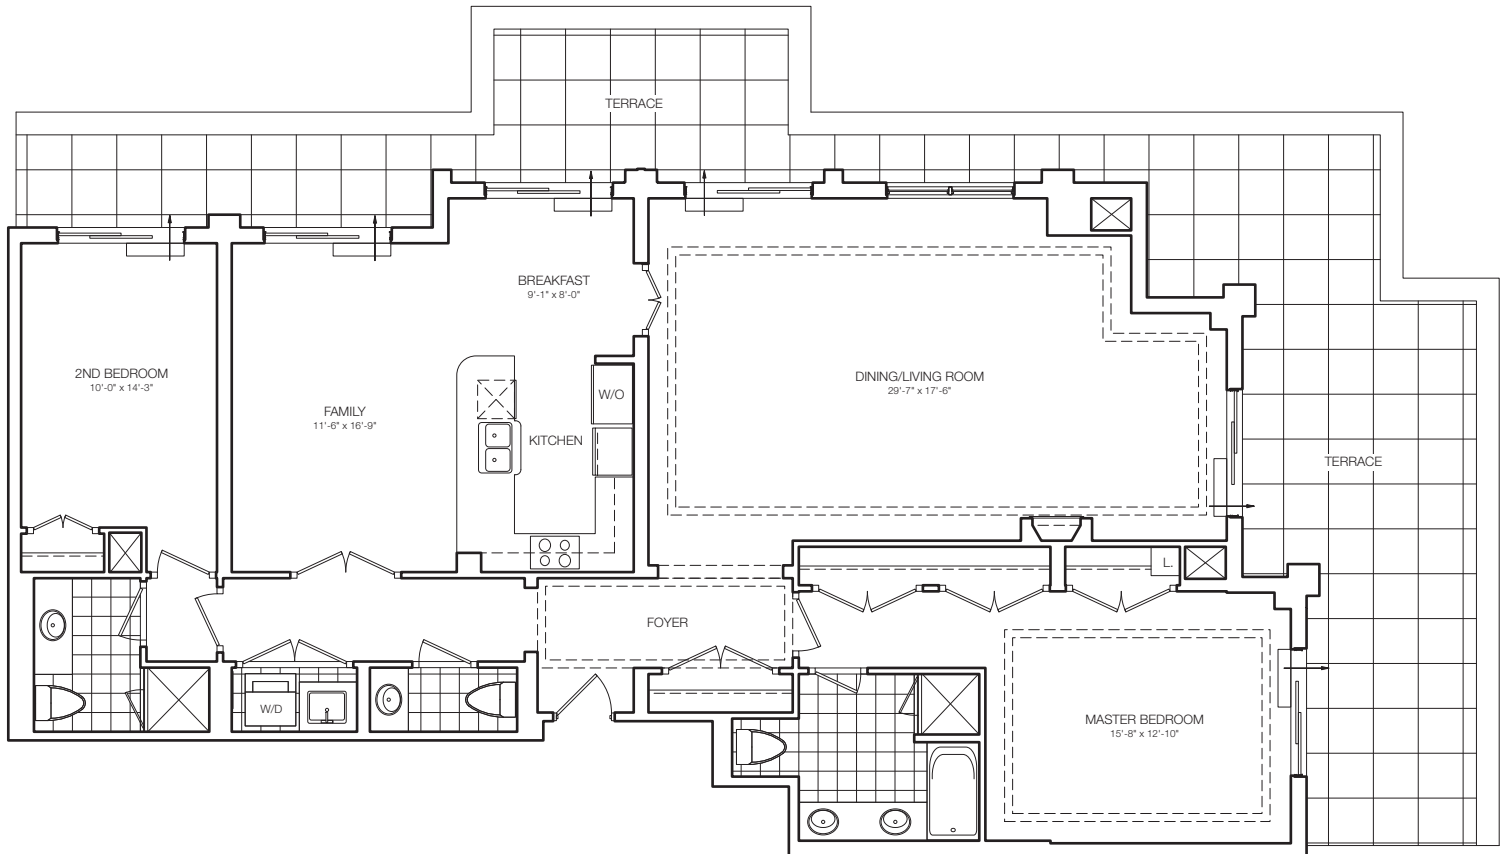

THE GLADSTONE - RAVINE SUITE 15A  
2 BEDROOM PLUS LIBRARY  
1897 SQ. FT.

Daniels  
love where you live™

LEVEL 7

All areas & stated room dimensions are approximate. Floor area measured in accordance with Tarion builder bulletin #22. Actual living and terrace area will vary from area stated.