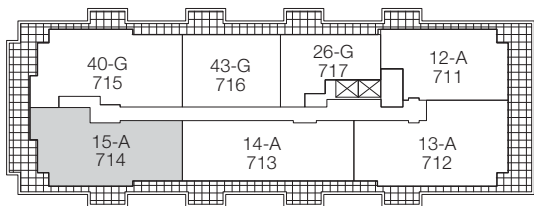

THE GLADSTONE - RAVINE SUITE 15A  
2 BEDROOM PLUS LIBRARY  
1897 SQ. FT.

Daniels  
love where you live™

LEVEL 7

All areas & stated room dimensions are approximate. Floor area measured in accordance with Tarion builder bulletin #22. Actual living and terrace area will vary from area stated.