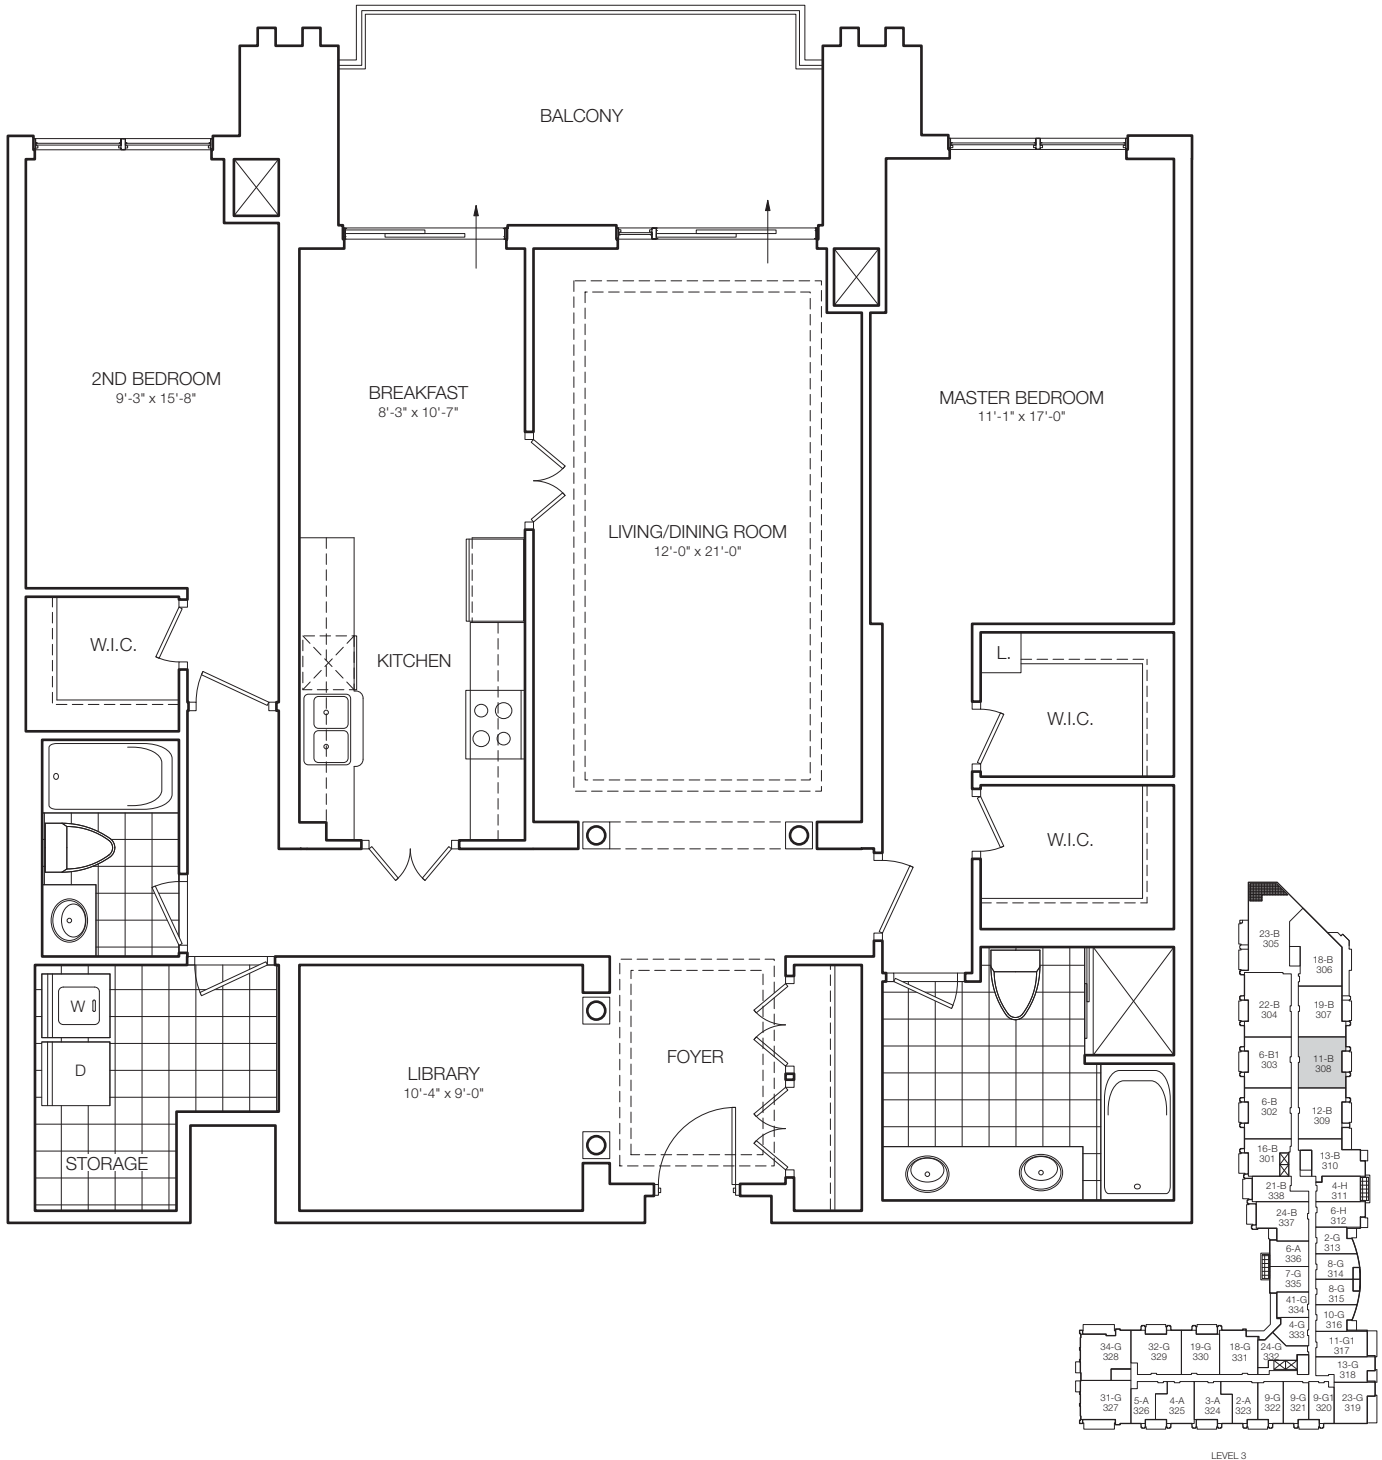

THE NOBLETON - 11B
 2 BEDROOM PLUS DEN
 1622 SQ. FT.

Daniels
 love where you live™

All areas & stated room dimensions are approximate. Floor area measured in accordance with Tarion builder bulletin #22. Actual living and terrace area will vary from area stated.