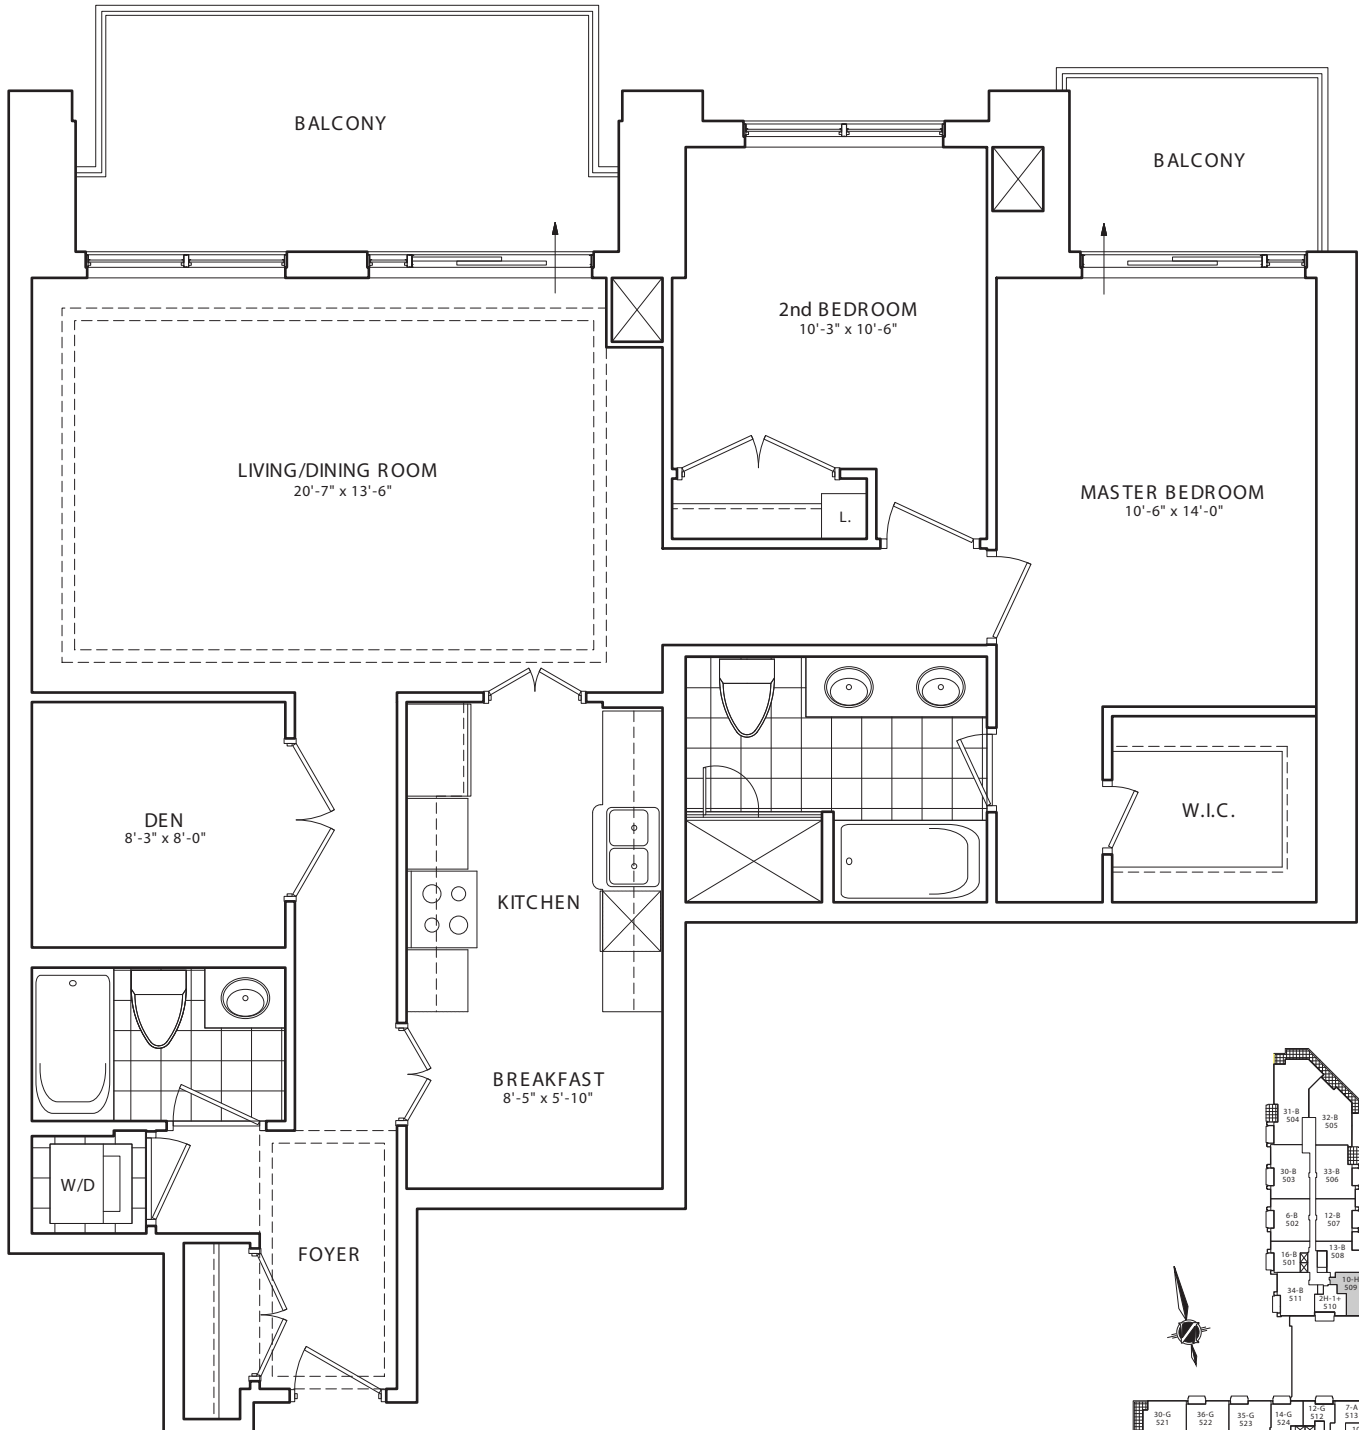

THE ETON - SUITE 10H
 2 BEDROOM + DEN
 1260 SQ. FT.

Daniels
 love where you live™

PHASE TWO

All areas & stated room dimensions are approximate. Floor area measured in accordance with Tarion builder bulletin #22. Actual living and terrace area will vary from area stated.