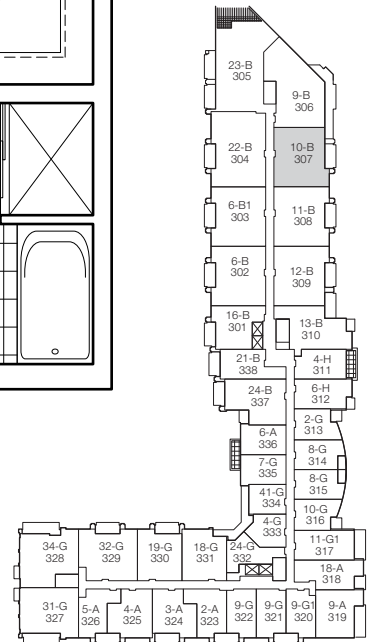

**THE BEDFORD ~ 10B**  
 2 BEDROOM PLUS LIBRARY  
 1595 SQ. FT.

**Daniels**  
 love where you live™

LEVEL 3

All areas & stated room dimensions are approximate. Floor area measured in accordance with Tarion builder bulletin #22. Actual living and terrace area will vary from area stated.