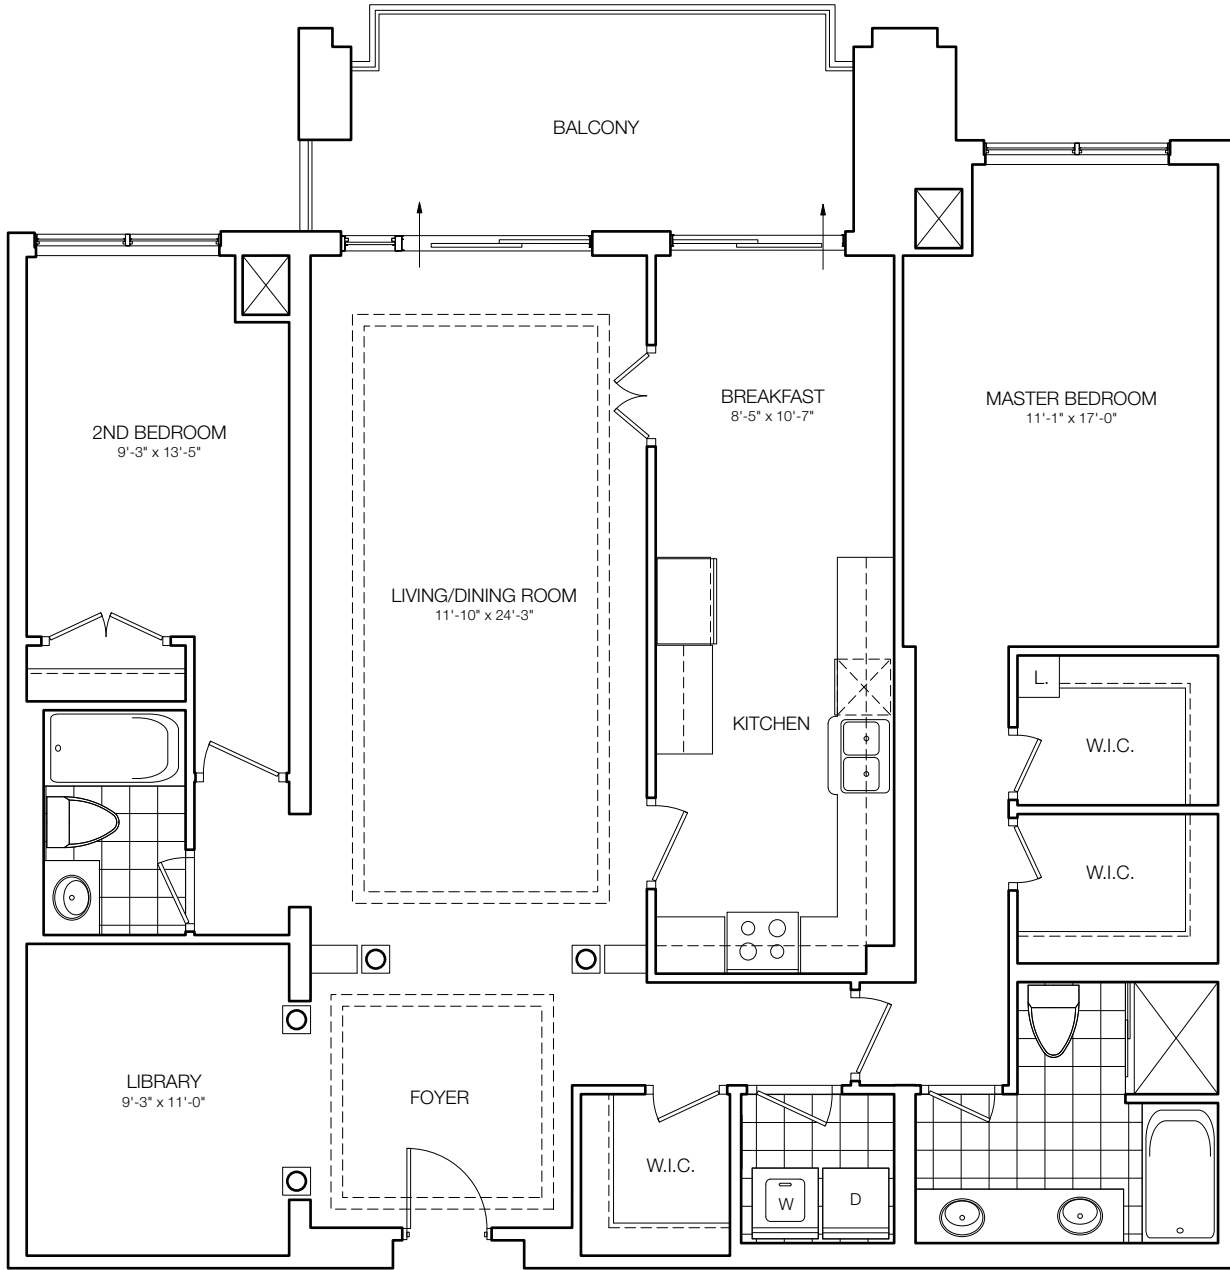

**THE BEDFORD ~ 10B**  
 2 BEDROOM PLUS LIBRARY  
 1595 SQ. FT.

**Daniels**  
 love where you live™

LEVEL 3

All areas & stated room dimensions are approximate. Floor area measured in accordance with Tarion builder bulletin #22. Actual living and terrace area will vary from area stated.