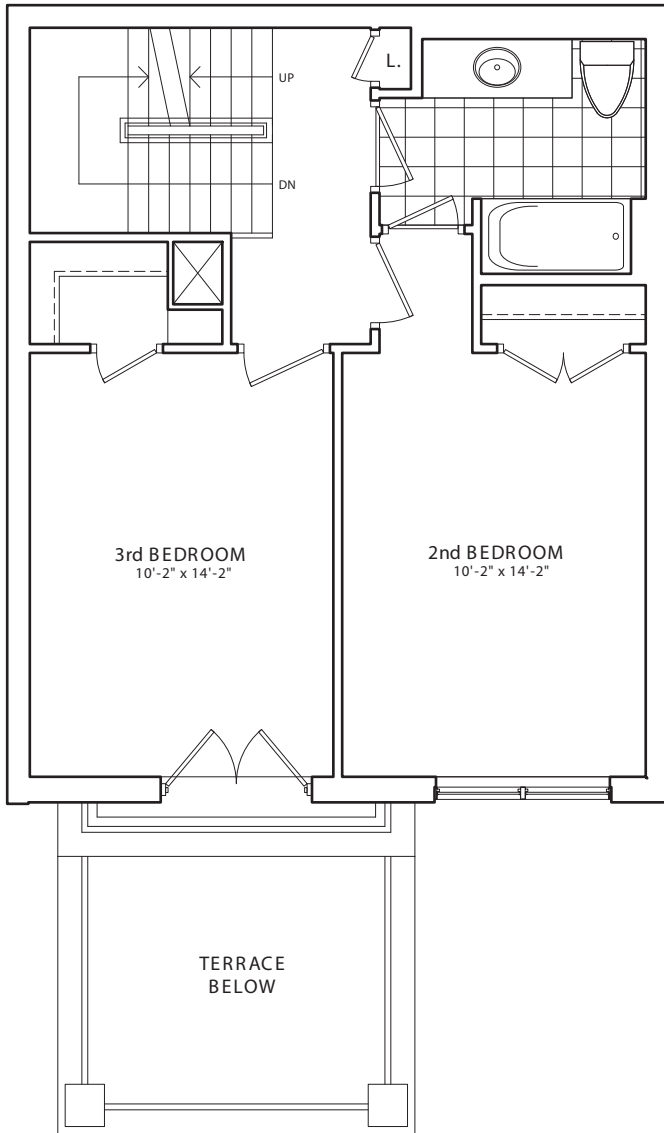

THE NORHAM - TH5

3 BEDROOM TOWNHOME - 2167 SQ. FT.
 INCLUDES 287 SQ. FT. OF FINISHED LOWER LEVEL
 ROOF TERRACE - 315 SQ. FT.

Daniels
 love where you live™

All areas & stated room dimensions are approximate. Floor area measured in accordance with Tarion builder bulletin #22. Actual living and terrace area will vary from area stated.

THE NORHAM - TH5

3 BEDROOM TOWNHOME - 2167 SQ. FT.
 INCLUDES 287 SQ. FT. OF FINISHED LOWER LEVEL
 ROOF TERRACE - 315 SQ. FT.

Daniels
 love where you live™

Third Floor

Lower Level

Roof Terrace