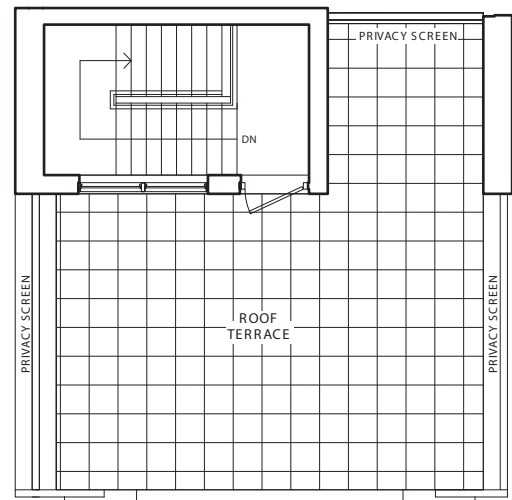

THE NORHAM - TH5

3 BEDROOM TOWNHOME - 2167 SQ. FT.
 INCLUDES 287 SQ. FT. OF FINISHED LOWER LEVEL
 ROOF TERRACE - 315 SQ. FT.

Daniels
 love where you live™

All areas & stated room dimensions are approximate. Floor area measured in accordance with Tarion builder bulletin #22. Actual living and terrace area will vary from area stated.

THE NORHAM - TH5

3 BEDROOM TOWNHOME - 2167 SQ. FT.
 INCLUDES 287 SQ. FT. OF FINISHED LOWER LEVEL
 ROOF TERRACE - 315 SQ. FT.

Daniels
 love where you live™

Third Floor

Lower Level

Roof Terrace