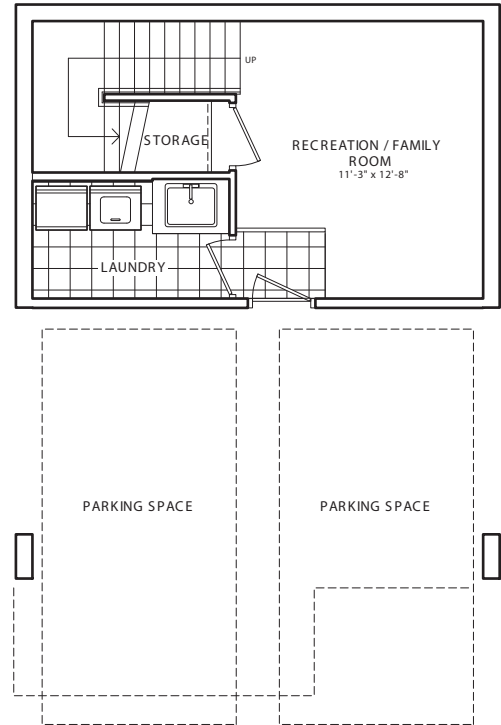

THE NORHAM - TH5

3 BEDROOM TOWNHOME - 2167 SQ. FT.
 INCLUDES 287 SQ. FT. OF FINISHED LOWER LEVEL
 ROOF TERRACE - 315 SQ. FT.

Daniels
 love where you live™

All areas & stated room dimensions are approximate. Floor area measured in accordance with Tarion builder bulletin #22. Actual living and terrace area will vary from area stated.

THE NORHAM - TH5

3 BEDROOM TOWNHOME - 2167 SQ. FT.
 INCLUDES 287 SQ. FT. OF FINISHED LOWER LEVEL
 ROOF TERRACE - 315 SQ. FT.

Daniels
 love where you live™

Third Floor

Lower Level

Roof Terrace