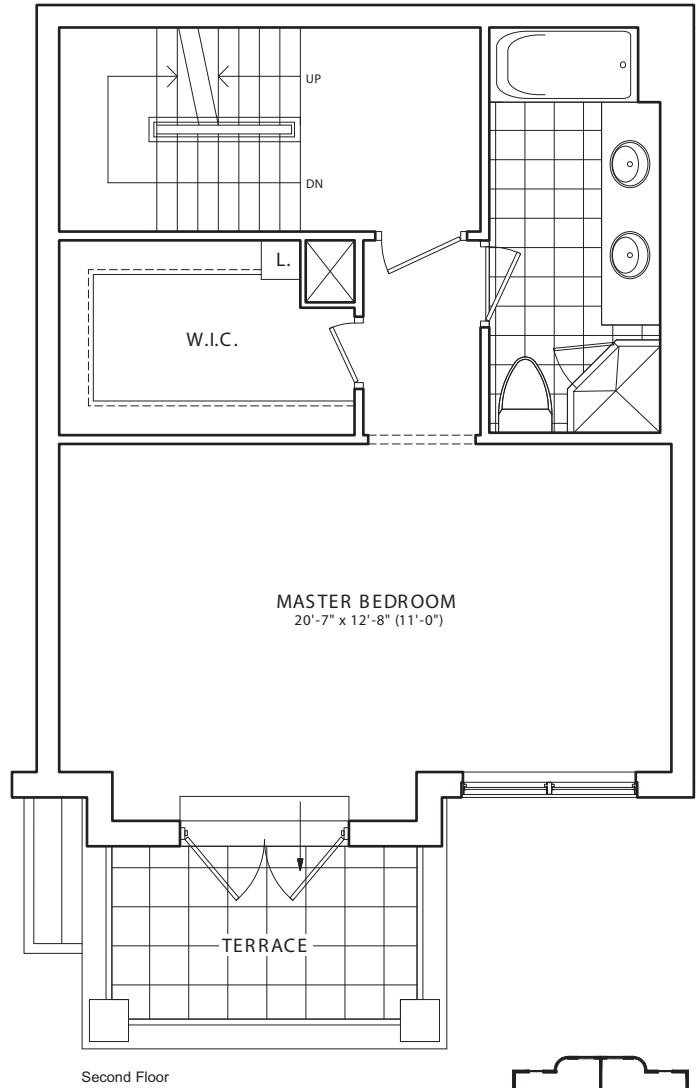

THE NORHAM - TH5

3 BEDROOM TOWNHOME - 2167 SQ. FT.
 INCLUDES 287 SQ. FT. OF FINISHED LOWER LEVEL
 ROOF TERRACE - 315 SQ. FT.

Daniels
 love where you live™

All areas & stated room dimensions are approximate. Floor area measured in accordance with Tarion builder bulletin #22. Actual living and terrace area will vary from area stated.

THE NORHAM - TH5

3 BEDROOM TOWNHOME - 2167 SQ. FT.
 INCLUDES 287 SQ. FT. OF FINISHED LOWER LEVEL
 ROOF TERRACE - 315 SQ. FT.

Daniels
 love where you live™

Third Floor

Lower Level

Roof Terrace