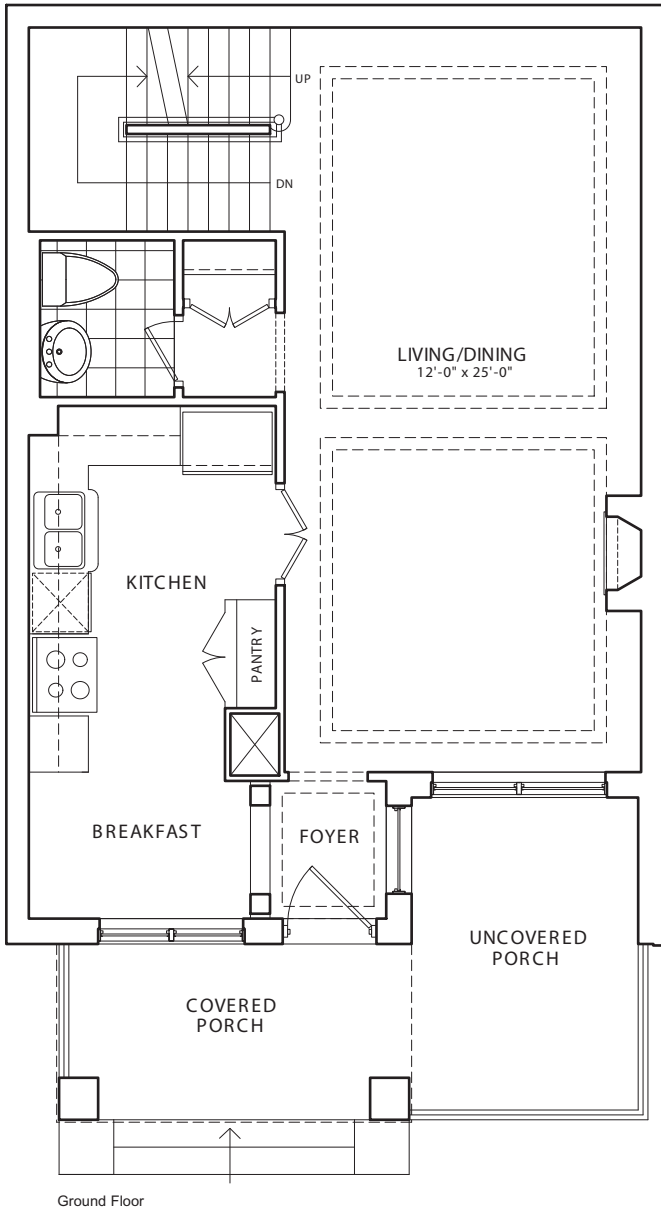

THE NORHAM - TH5

3 BEDROOM TOWNHOME - 2167 SQ. FT.
 INCLUDES 287 SQ. FT. OF FINISHED LOWER LEVEL
 ROOF TERRACE - 315 SQ. FT.

Daniels
 love where you live™

All areas & stated room dimensions are approximate. Floor area measured in accordance with Tarion builder bulletin #22. Actual living and terrace area will vary from area stated.

THE NORHAM - TH5

3 BEDROOM TOWNHOME - 2167 SQ. FT.
 INCLUDES 287 SQ. FT. OF FINISHED LOWER LEVEL
 ROOF TERRACE - 315 SQ. FT.

Daniels
 love where you live™

Third Floor

Lower Level

Roof Terrace