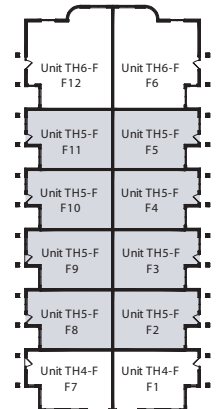

THE NORHAM - TH5

3 BEDROOM TOWNHOME - 2167 SQ. FT.
 INCLUDES 287 SQ. FT. OF FINISHED LOWER LEVEL
 ROOF TERRACE - 315 SQ. FT.

Daniels
 love where you live™

All areas & stated room dimensions are approximate. Floor area measured in accordance with Tarion builder bulletin #22. Actual living and terrace area will vary from area stated.

THE NORHAM - TH5

3 BEDROOM TOWNHOME - 2167 SQ. FT.
 INCLUDES 287 SQ. FT. OF FINISHED LOWER LEVEL
 ROOF TERRACE - 315 SQ. FT.

Daniels
 love where you live™

Third Floor

Lower Level

Roof Terrace