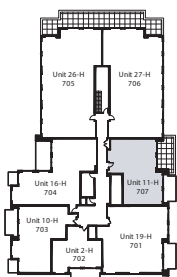

THE KENWOOD

PENTHOUSE SUITE 26H
2 BEDROOM + LIBRARY
2487 SQ. FT. ~ TERRACE 427 SQ. FT.

Daniels
love where you live™

All areas & stated room dimensions are approximate. Floor area measured in accordance with Tarion builder bulletin #22. Actual living and terrace area will vary from area stated.