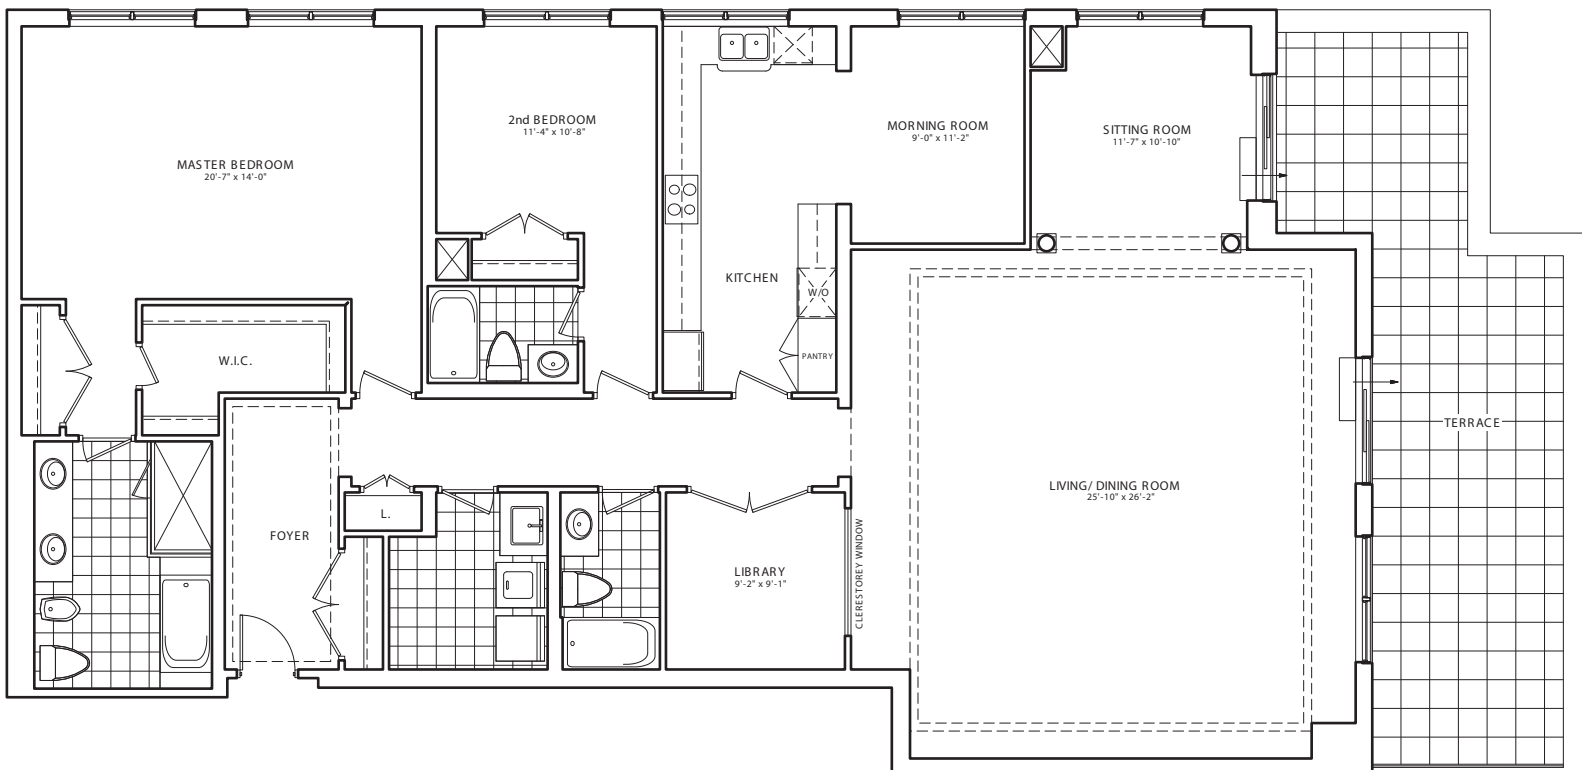

THE KENWOOD

PENTHOUSE SUITE 26H
2 BEDROOM + LIBRARY
2487 SQ. FT. ~ TERRACE 427 SQ. FT.

Daniels
love where you live™

All areas & stated room dimensions are approximate. Floor area measured in accordance with Tarion builder bulletin #22. Actual living and terrace area will vary from area stated.