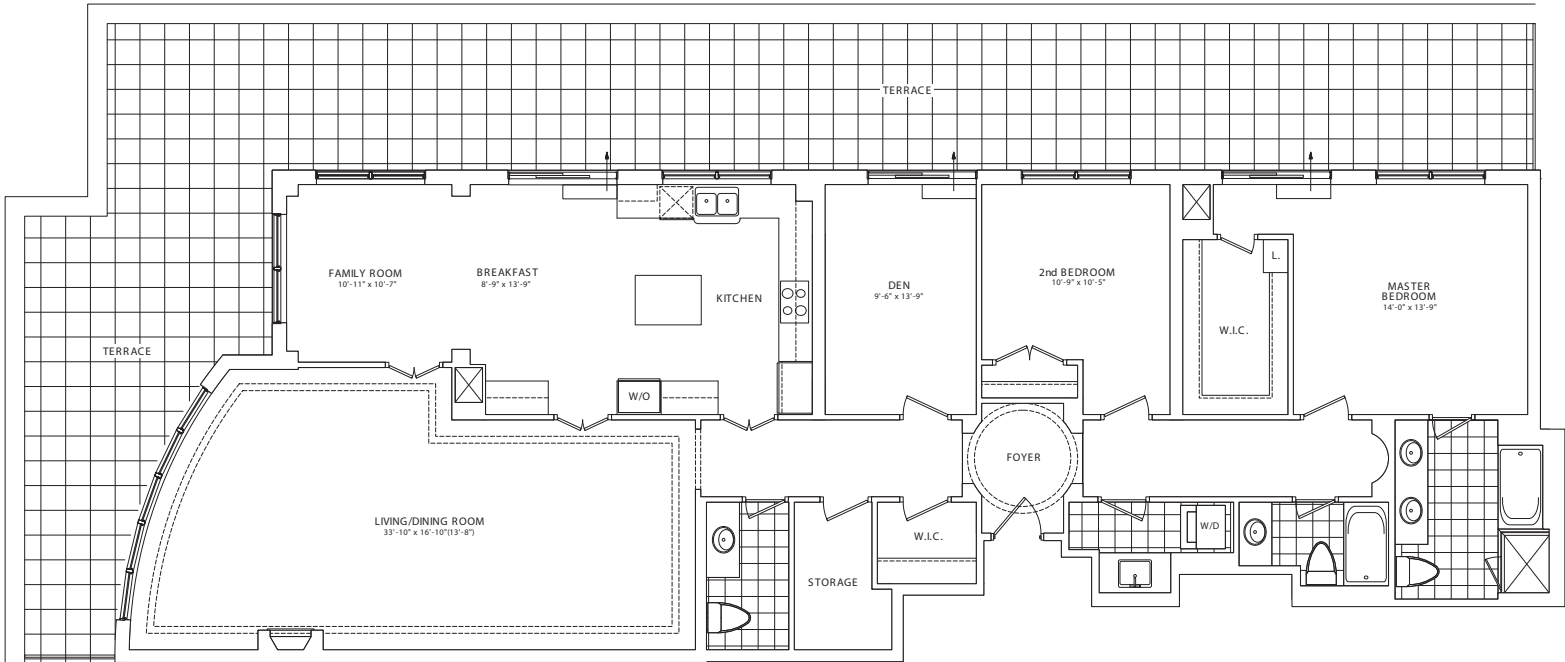

THE STRATFORD

PENTHOUSE SUITE 24H
2 BEDROOM + DEN
2181 SQ.FT. ~ TERRACE 1176 SQ.FT.

Daniels
love where you live™

All areas & stated room dimensions are approximate. Floor area measured in accordance with Tarion builder bulletin #22. Actual living and terrace area will vary from area stated.