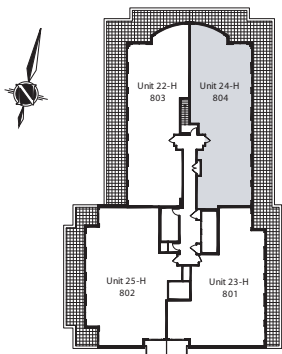

THE STRATFORD

PENTHOUSE SUITE 24H
2 BEDROOM + DEN
2181 SQ.FT. ~ TERRACE 1176 SQ.FT.

Daniels
love where you live™

All areas & stated room dimensions are approximate. Floor area measured in accordance with Tarion builder bulletin #22. Actual living and terrace area will vary from area stated.