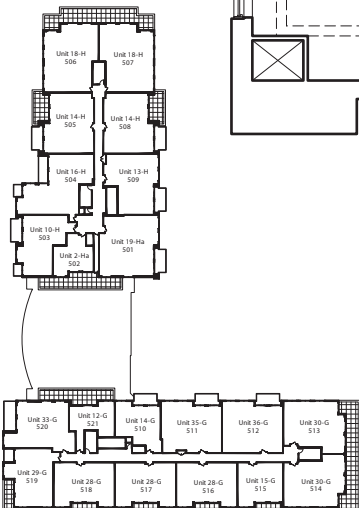

# THE CARDIFF - SUITE 16H

2 BEDROOM + DEN  
1657 SQ. FT.

**Daniels**  
love where you live™

All areas & stated room dimensions are approximate. Floor area measured in accordance with Tarion builder bulletin #22. Actual living and terrace area will vary from area stated.