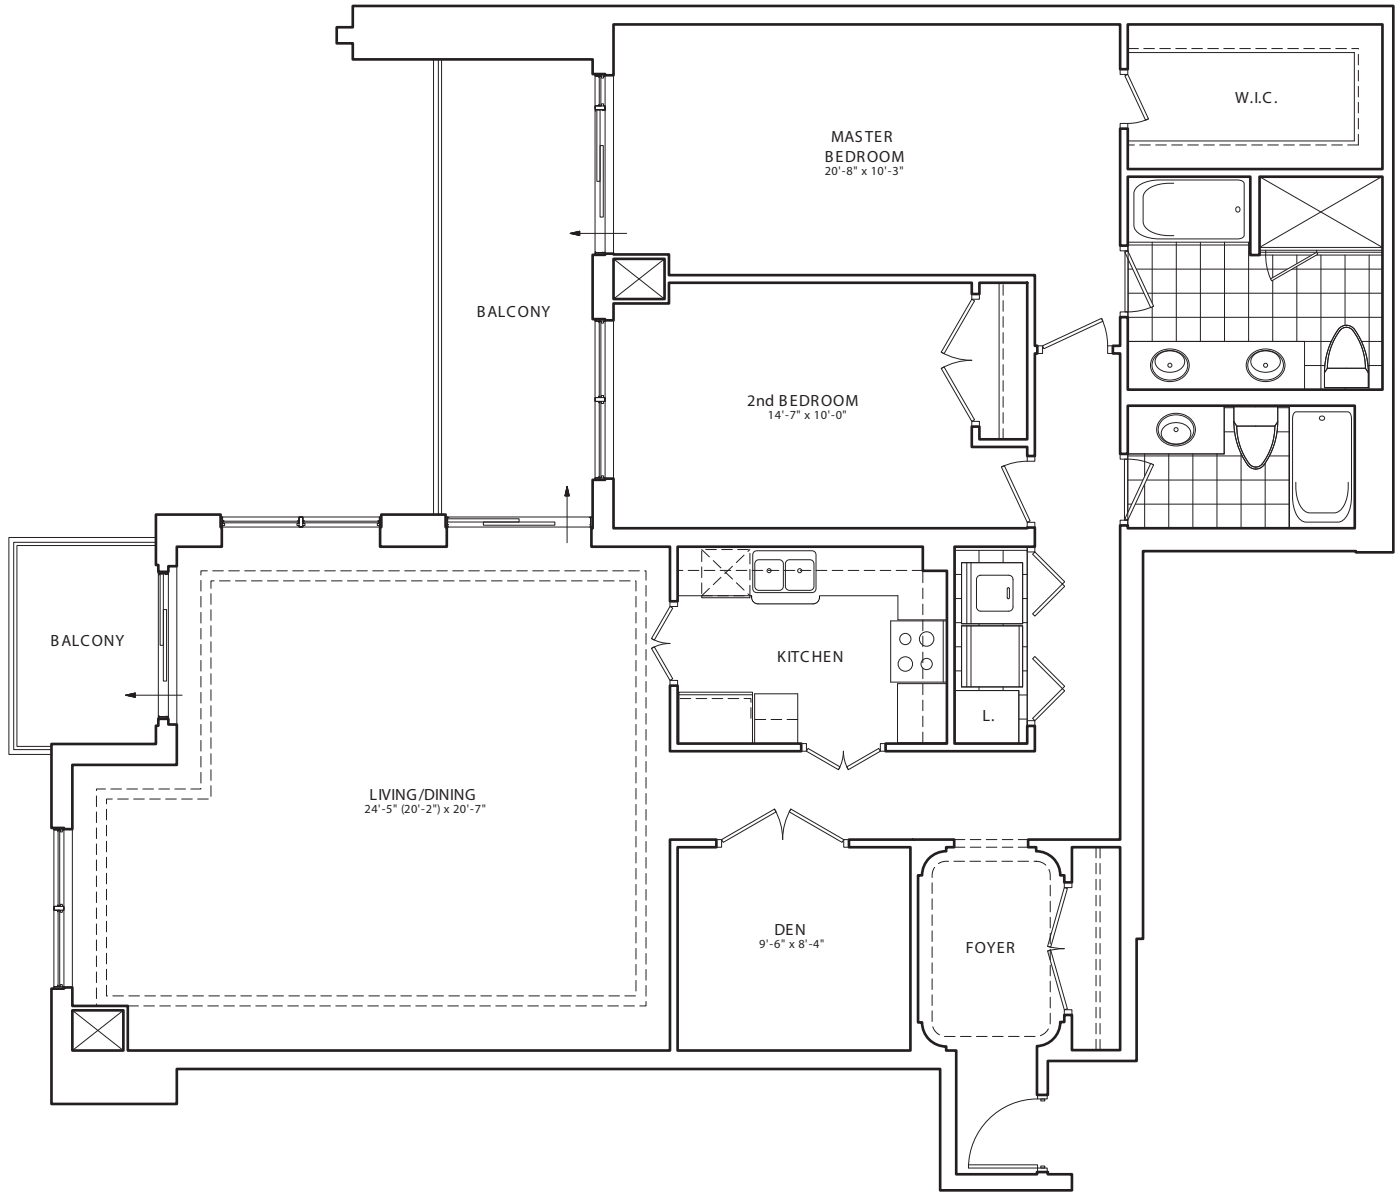

# THE CARDIFF - SUITE 16H

2 BEDROOM + DEN  
1657 SQ. FT.

**Daniels**  
love where you live™

All areas & stated room dimensions are approximate. Floor area measured in accordance with Tarion builder bulletin #22. Actual living and terrace area will vary from area stated.