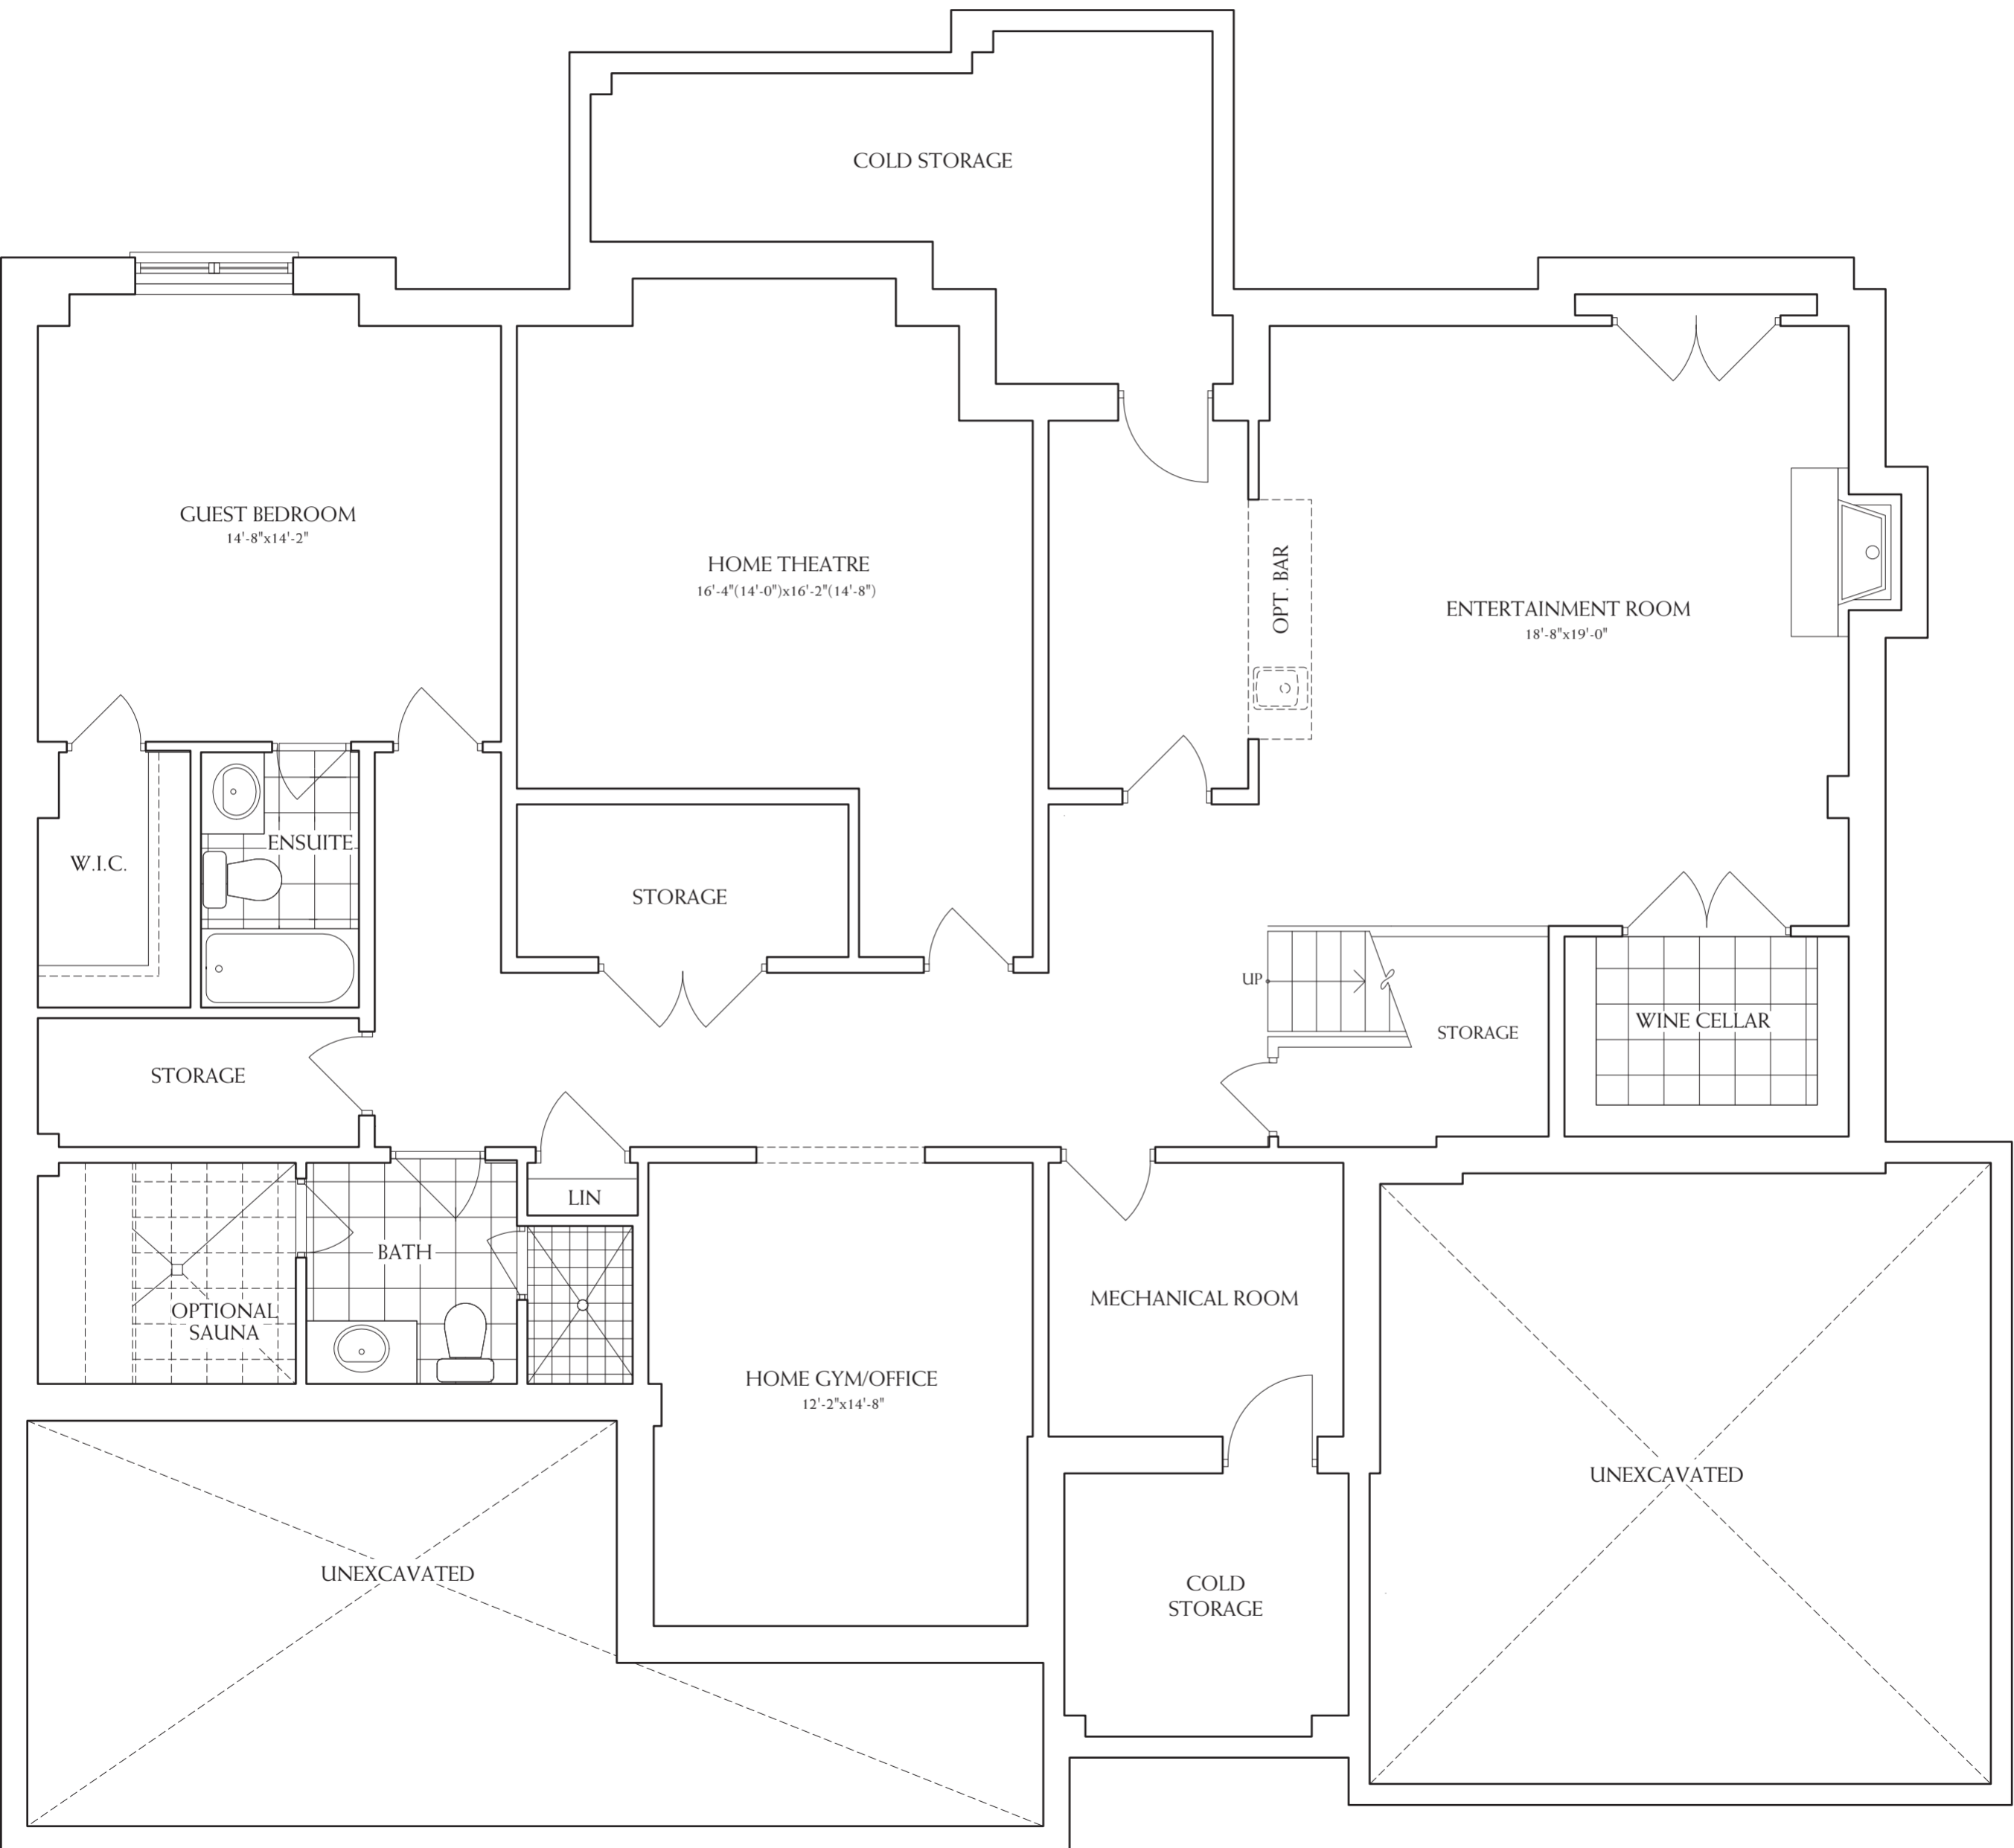

THE SHELBORNE ~ A

LOWER LEVEL ~ 2,162 SQ. FT.