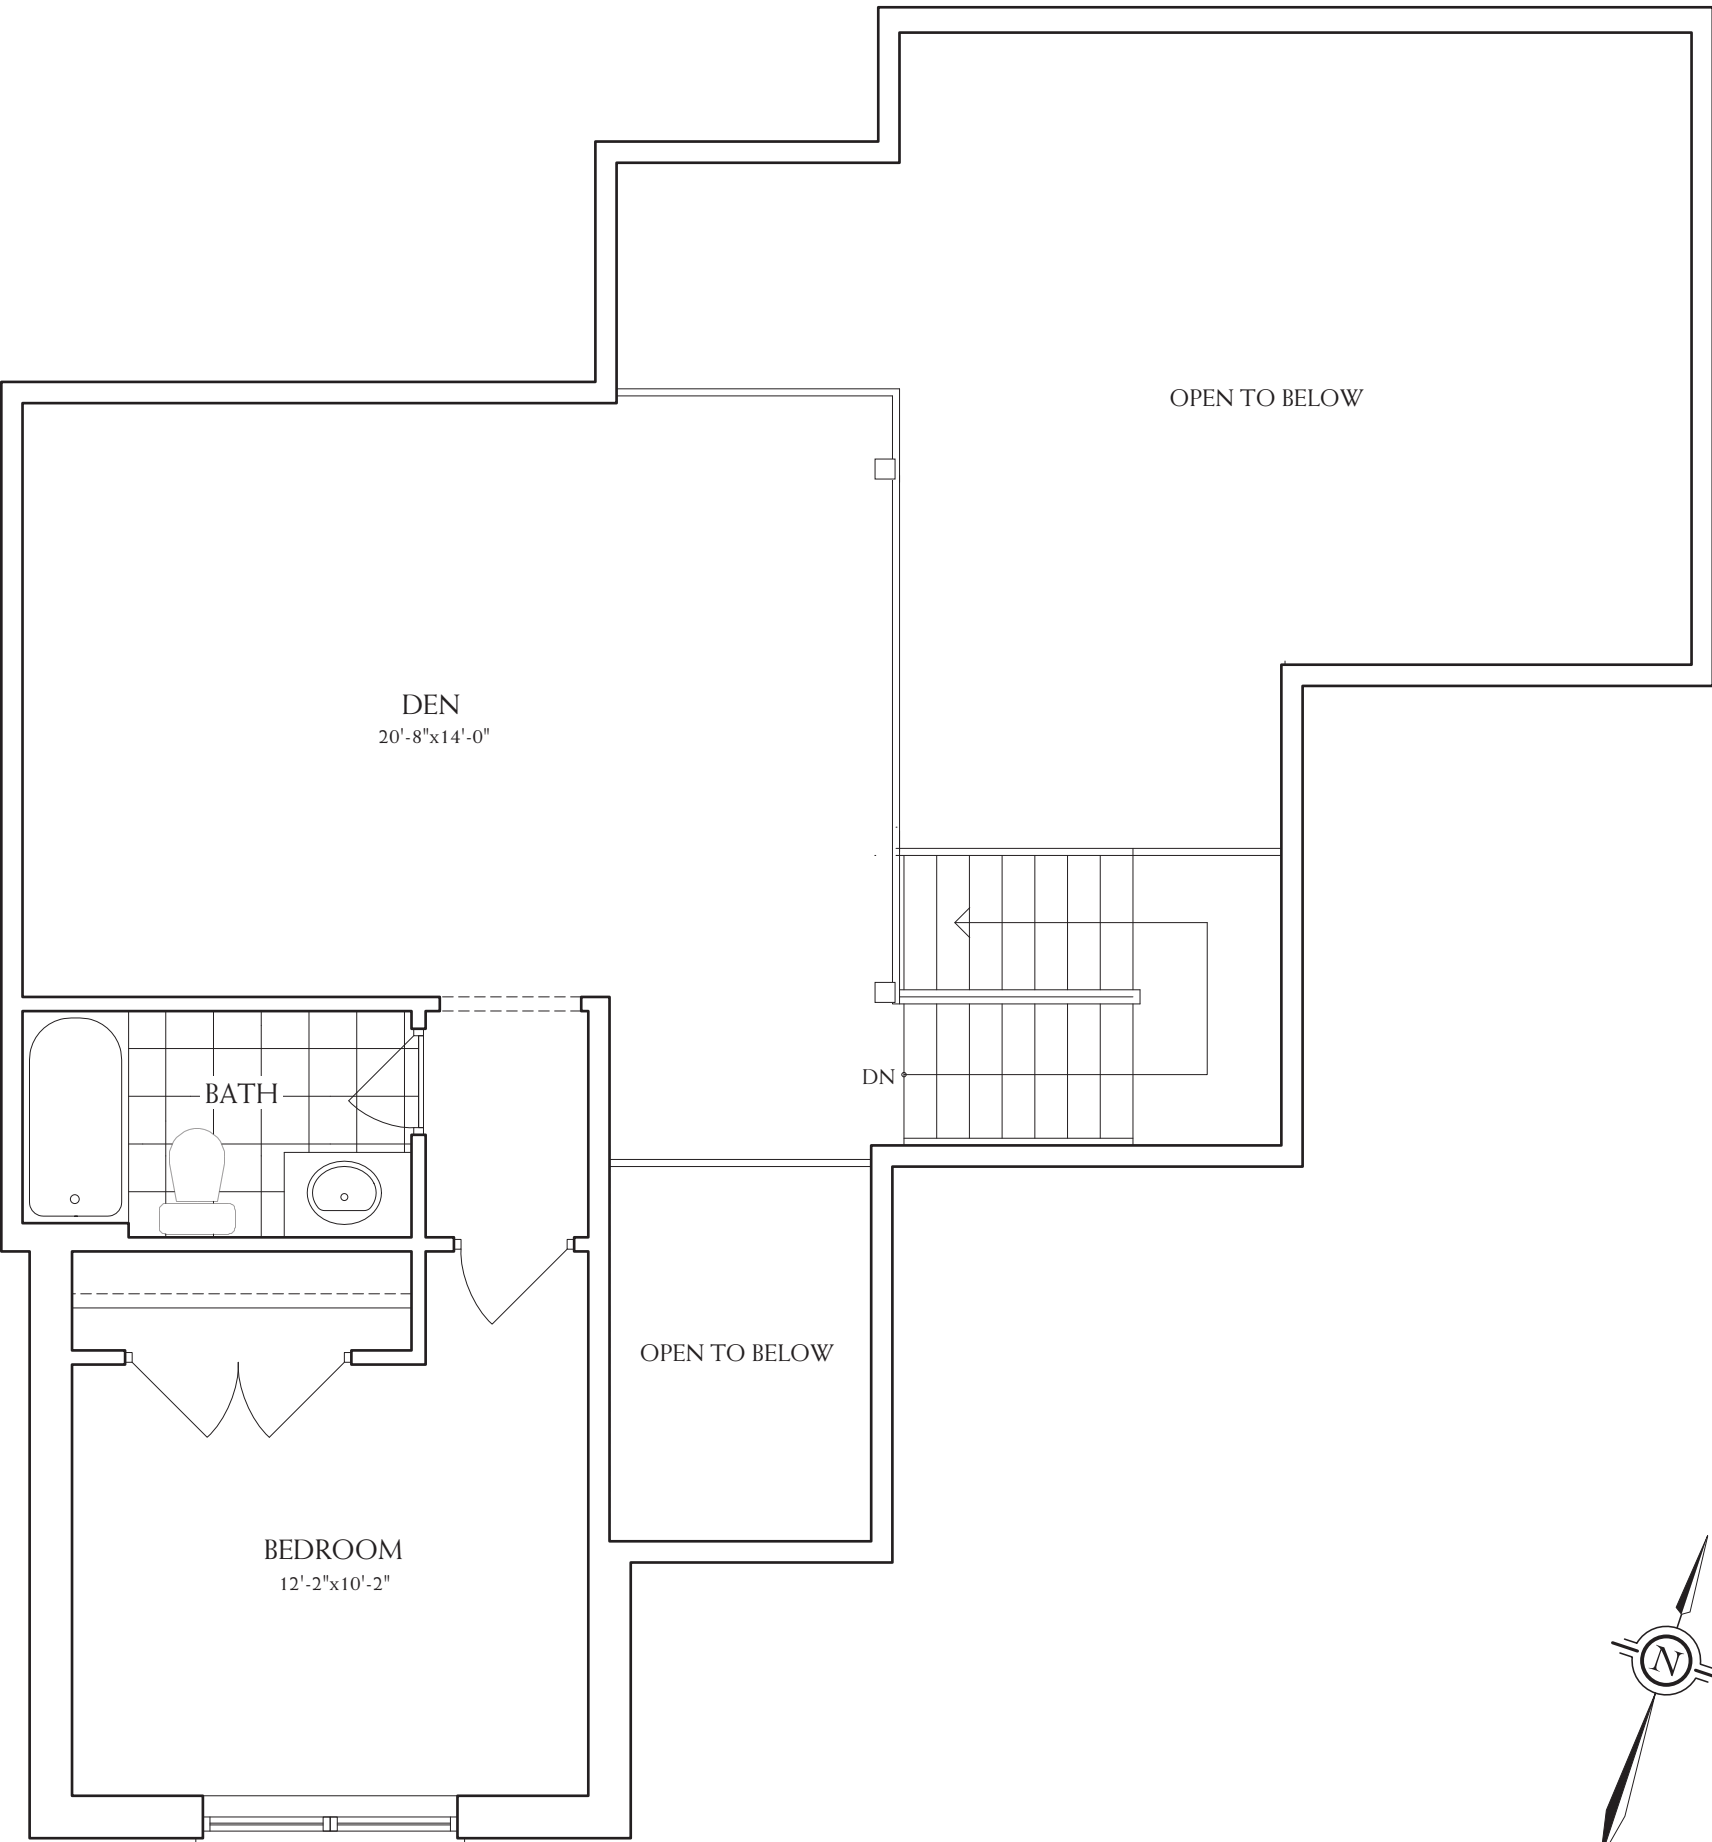

THE SHELBORNE ~ A

LOFT LEVEL ~ 722 SQ. FT.