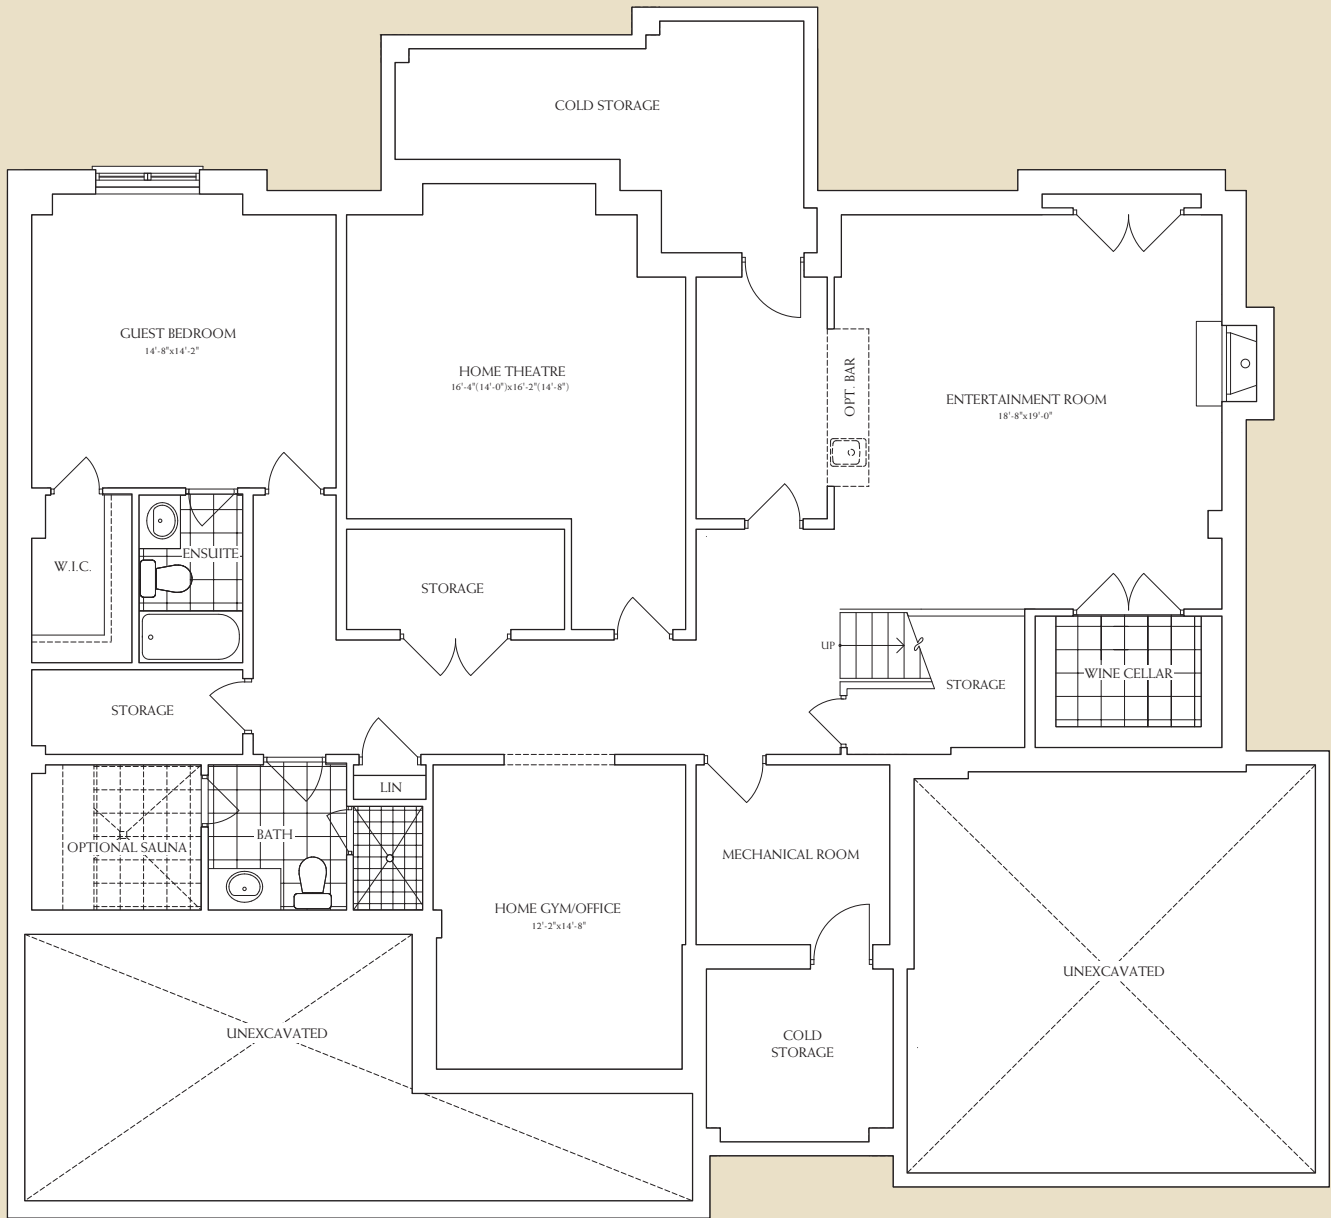

THE BUNGALOWS

THE SHELBORNE
5,508 SQUARE FEET

ENTRANCE ELEVATION

LANEWAY ELEVATION

Daniels
love where you live™

THE BUNGALOWS

THE SHELBORNE 5,508 SQUARE FEET

MAIN LEVEL - 2,624 SQ. FT.

THE BUNGALOWS

THE SHELBORNE 5,508 SQUARE FEET

LOWER LEVEL - 2,162 SQ. FT.

THE BUNGALOWS

THE SHELBORNE 5,508 SQUARE FEET

LOFT LEVEL - 722 SQ. FT.