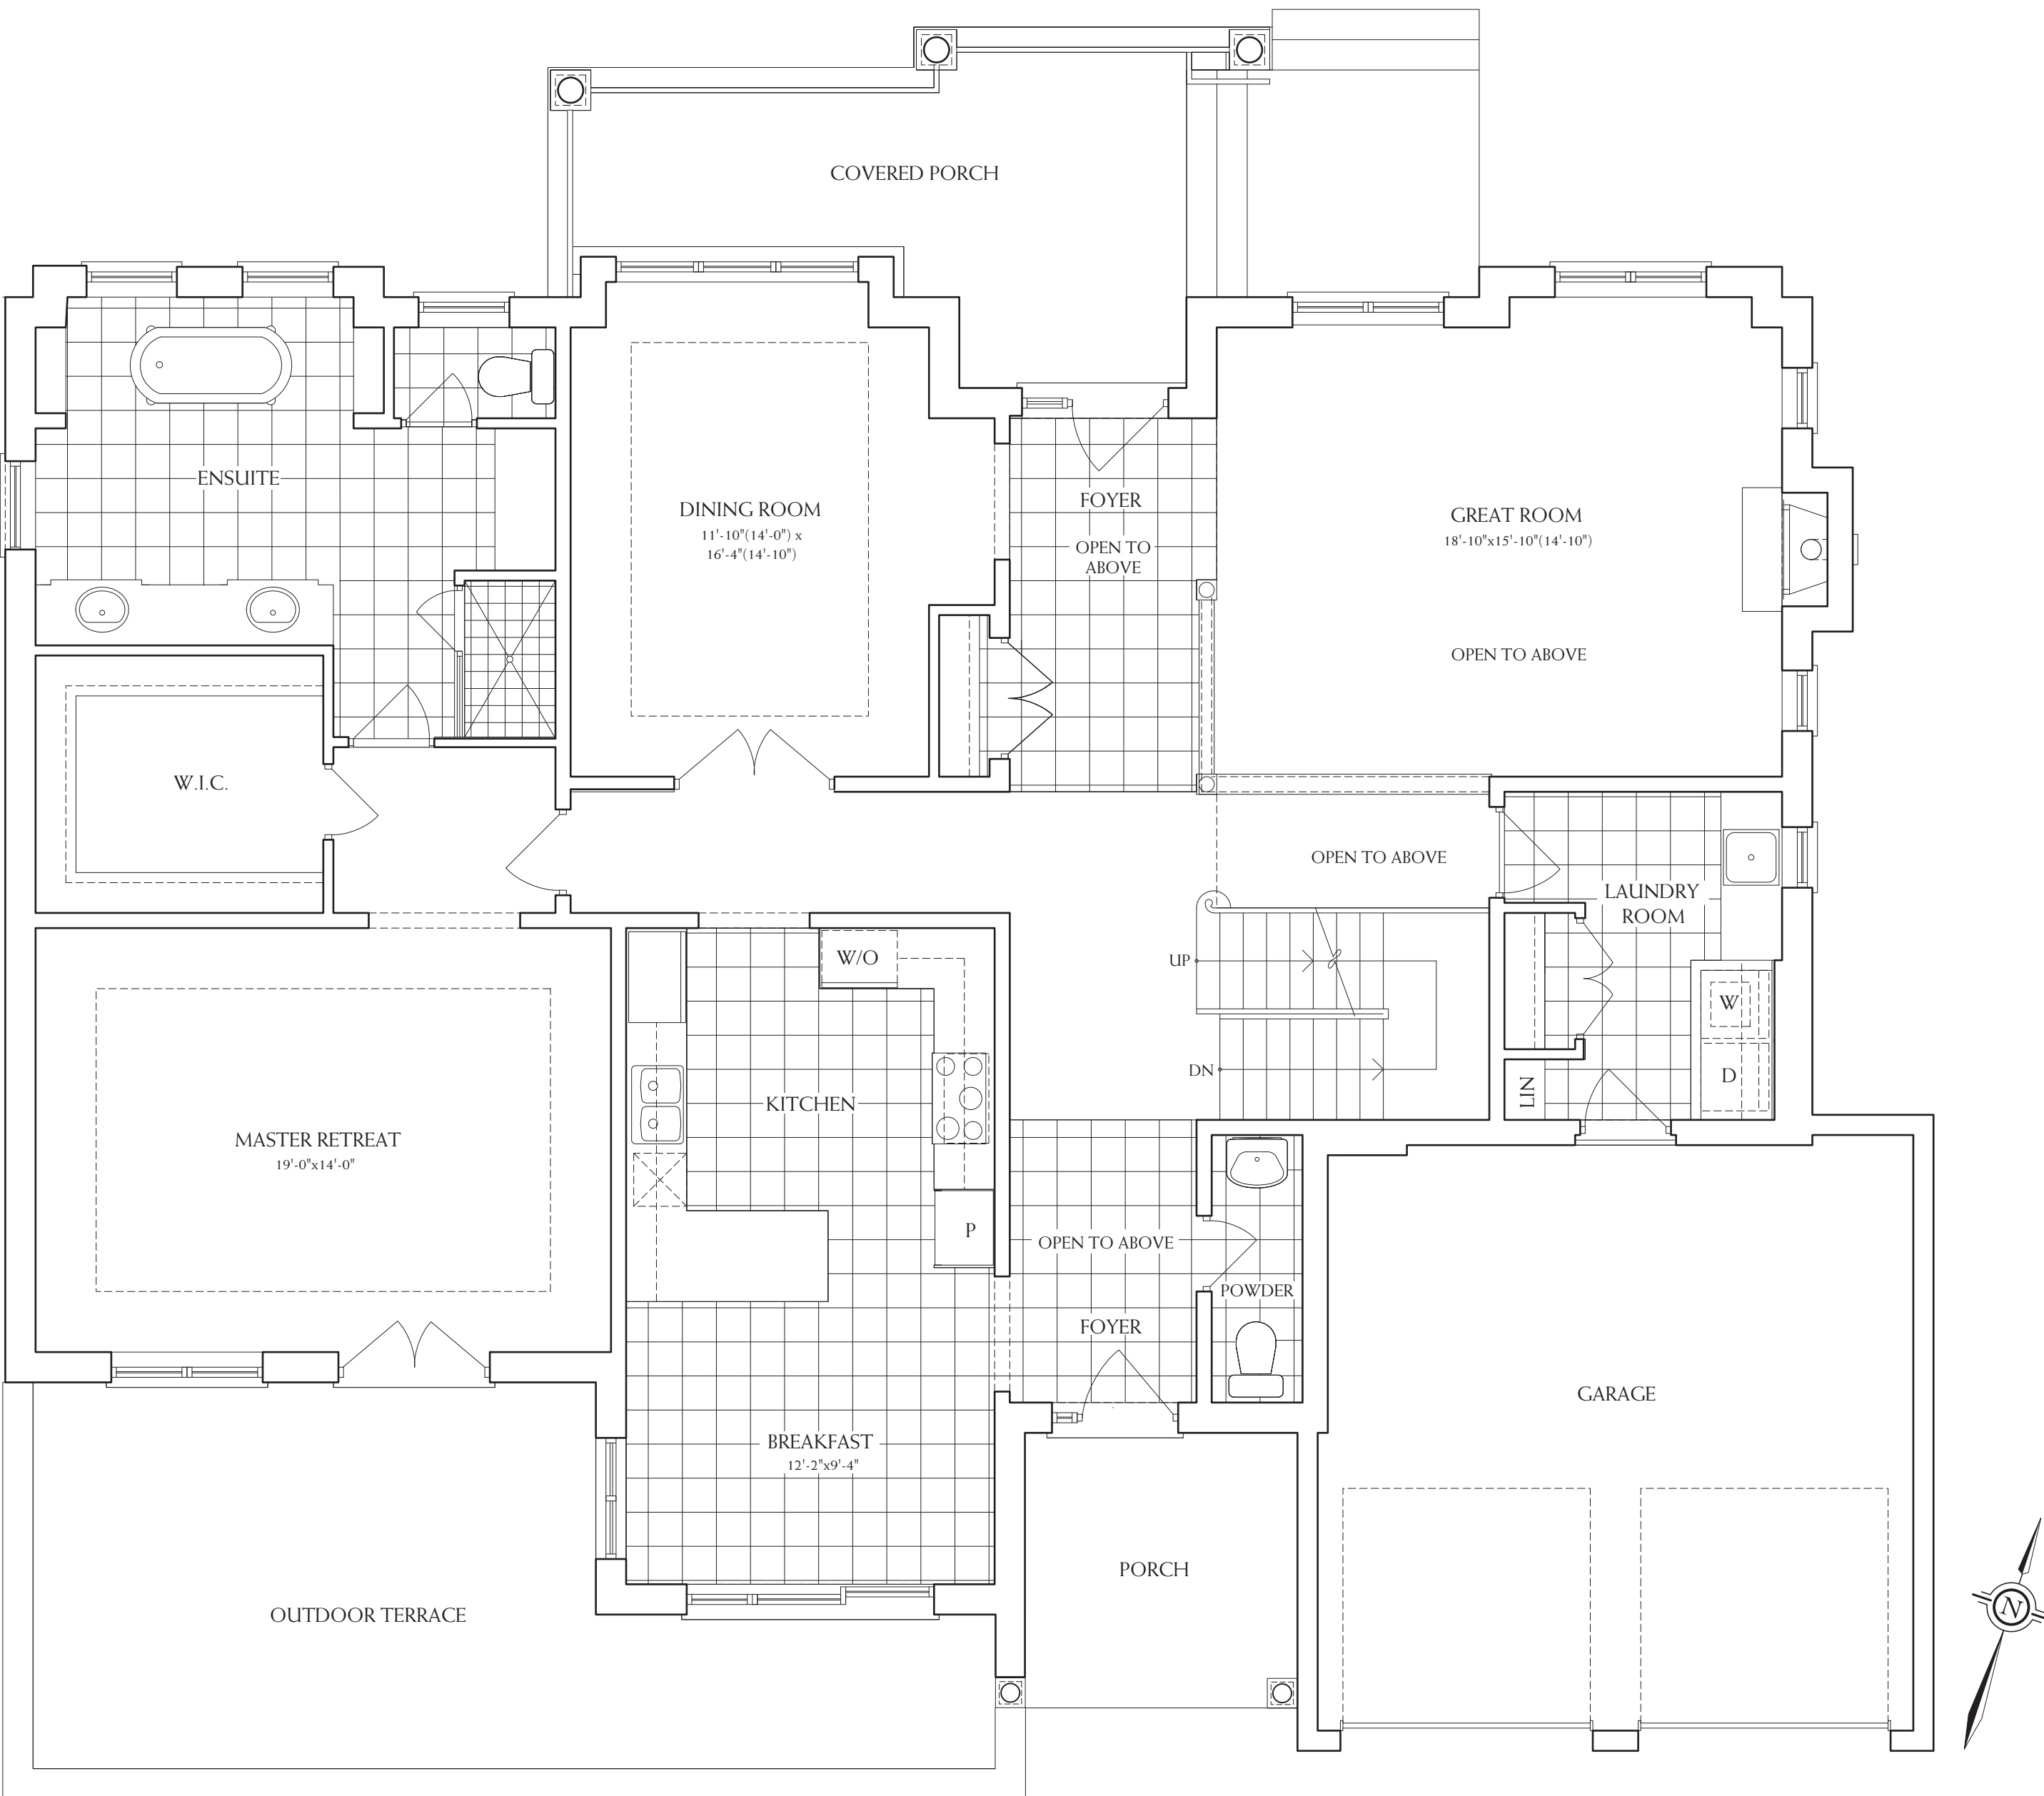

THE SHELBORNE

MAIN LEVEL ~ 2,624 SQ. FT.