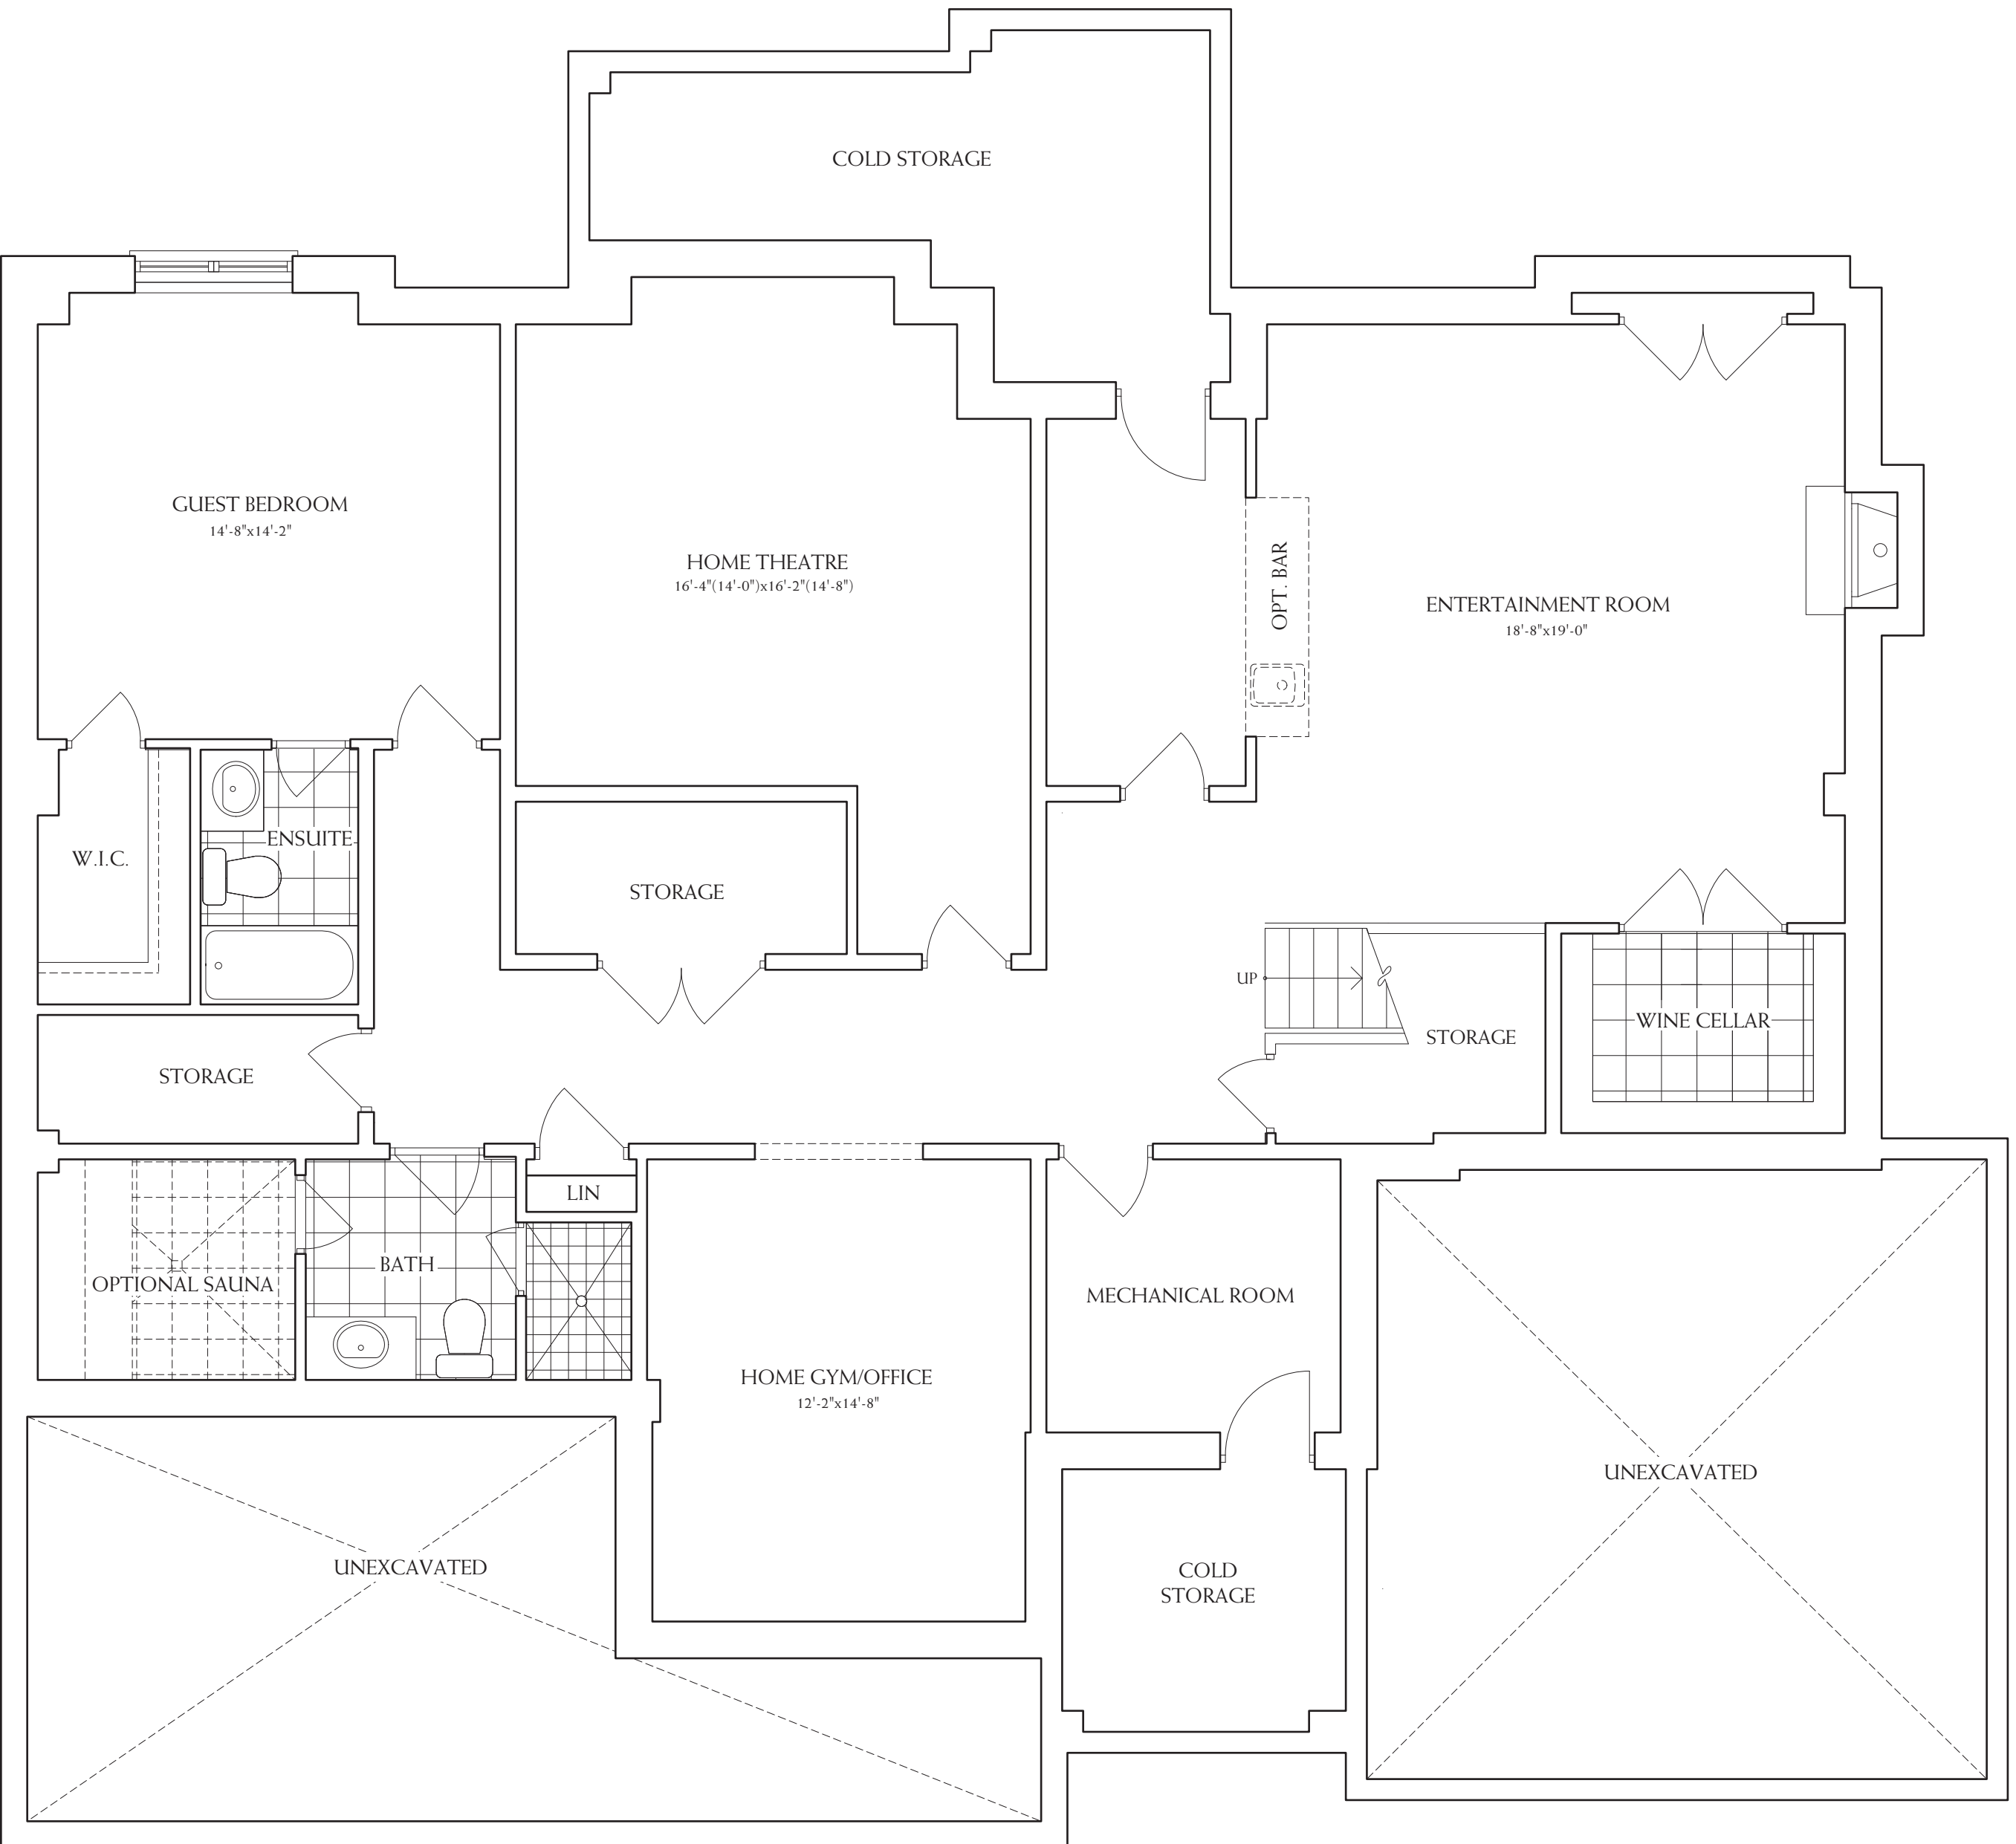

THE SHELBORNE

LOWER LEVEL ~ 2,162 SQ. FT.