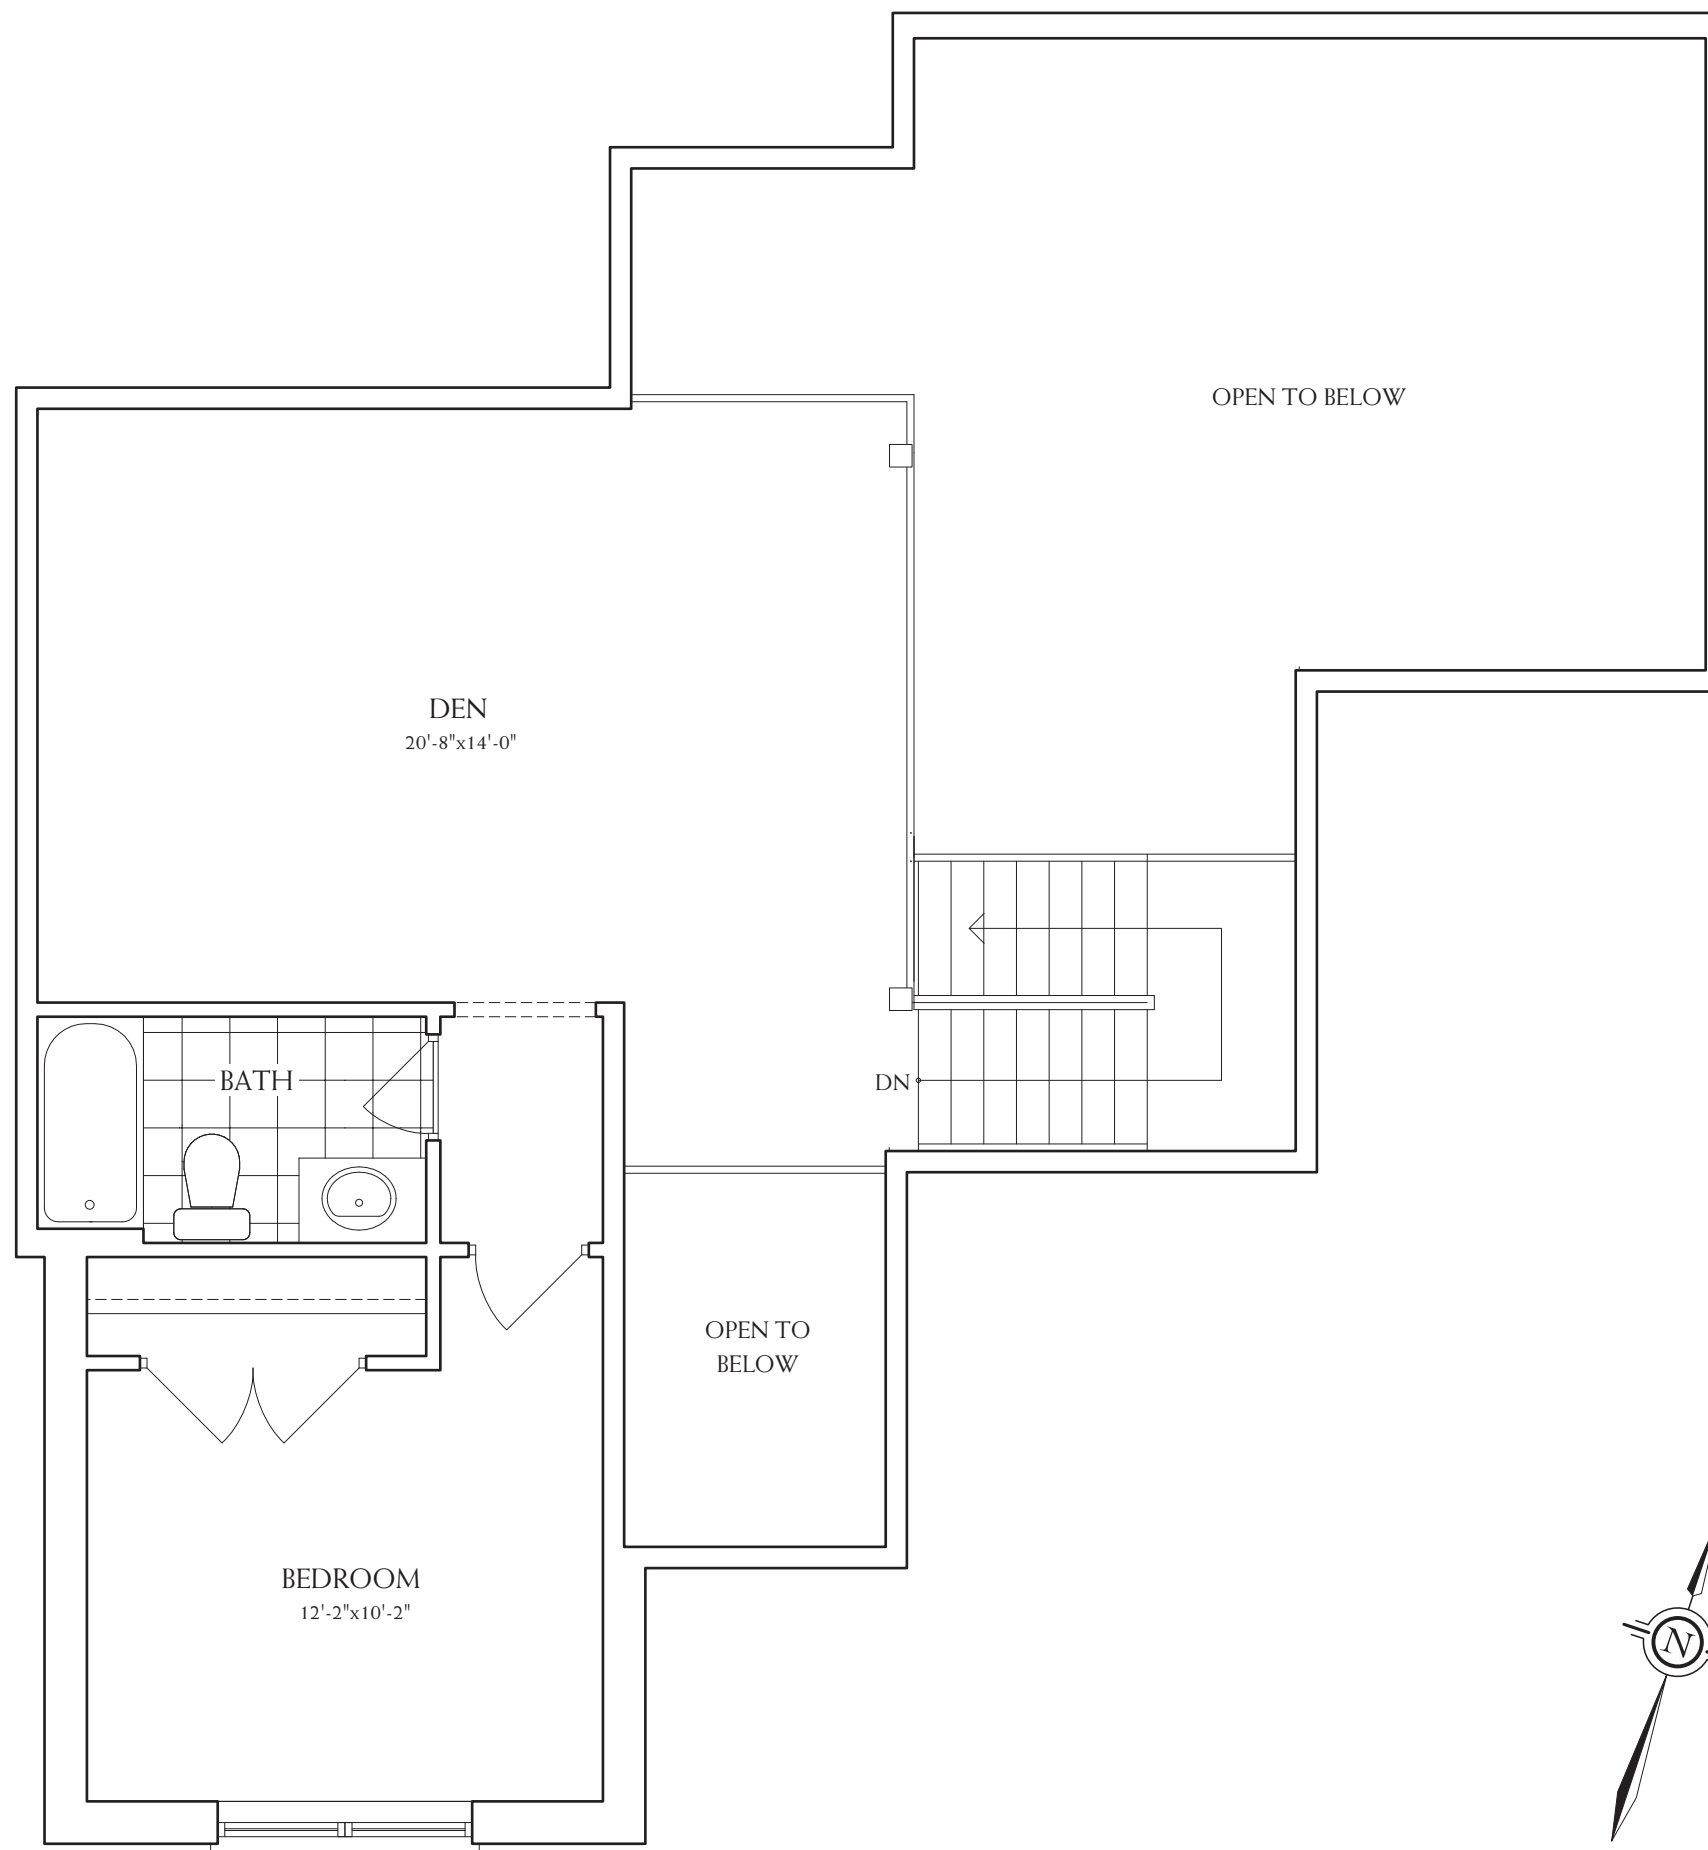

THE SHELBORNE

LOFT LEVEL ~ 722 SQ. FT.