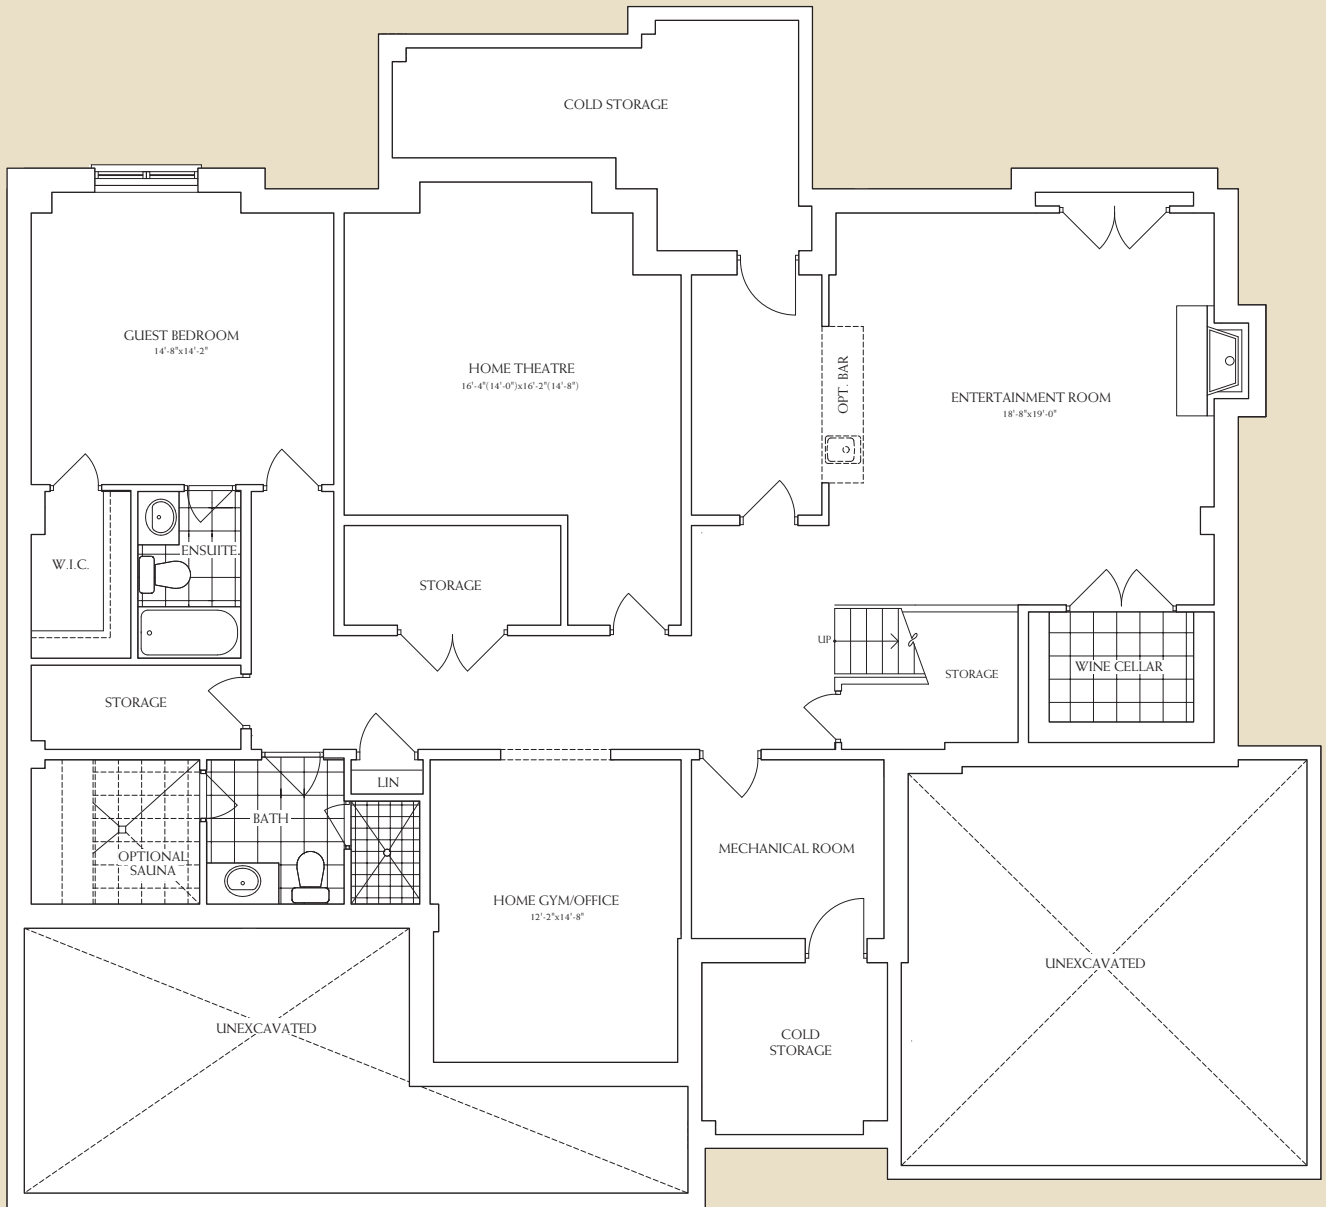

THE BUNGALOWS

T H E S H E L B O R N E ~ A
5 , 5 0 8 S Q U A R E F E E T

Daniels
love where you live™

THE BUNGALOWS

THE SHELBORNE ~ A 5,508 SQUARE FEET

MAIN LEVEL - 2,624 SQ. FT.

THE BUNGALOWS

THE SHELBORNE ~ A 5,508 SQUARE FEET

LOWER LEVEL - 2,162 SQ. FT.

THE BUNGALOWS

THE SHELBORNE ~ A
5,508 SQUARE FEET

LOFT LEVEL - 722 SQ. FT.