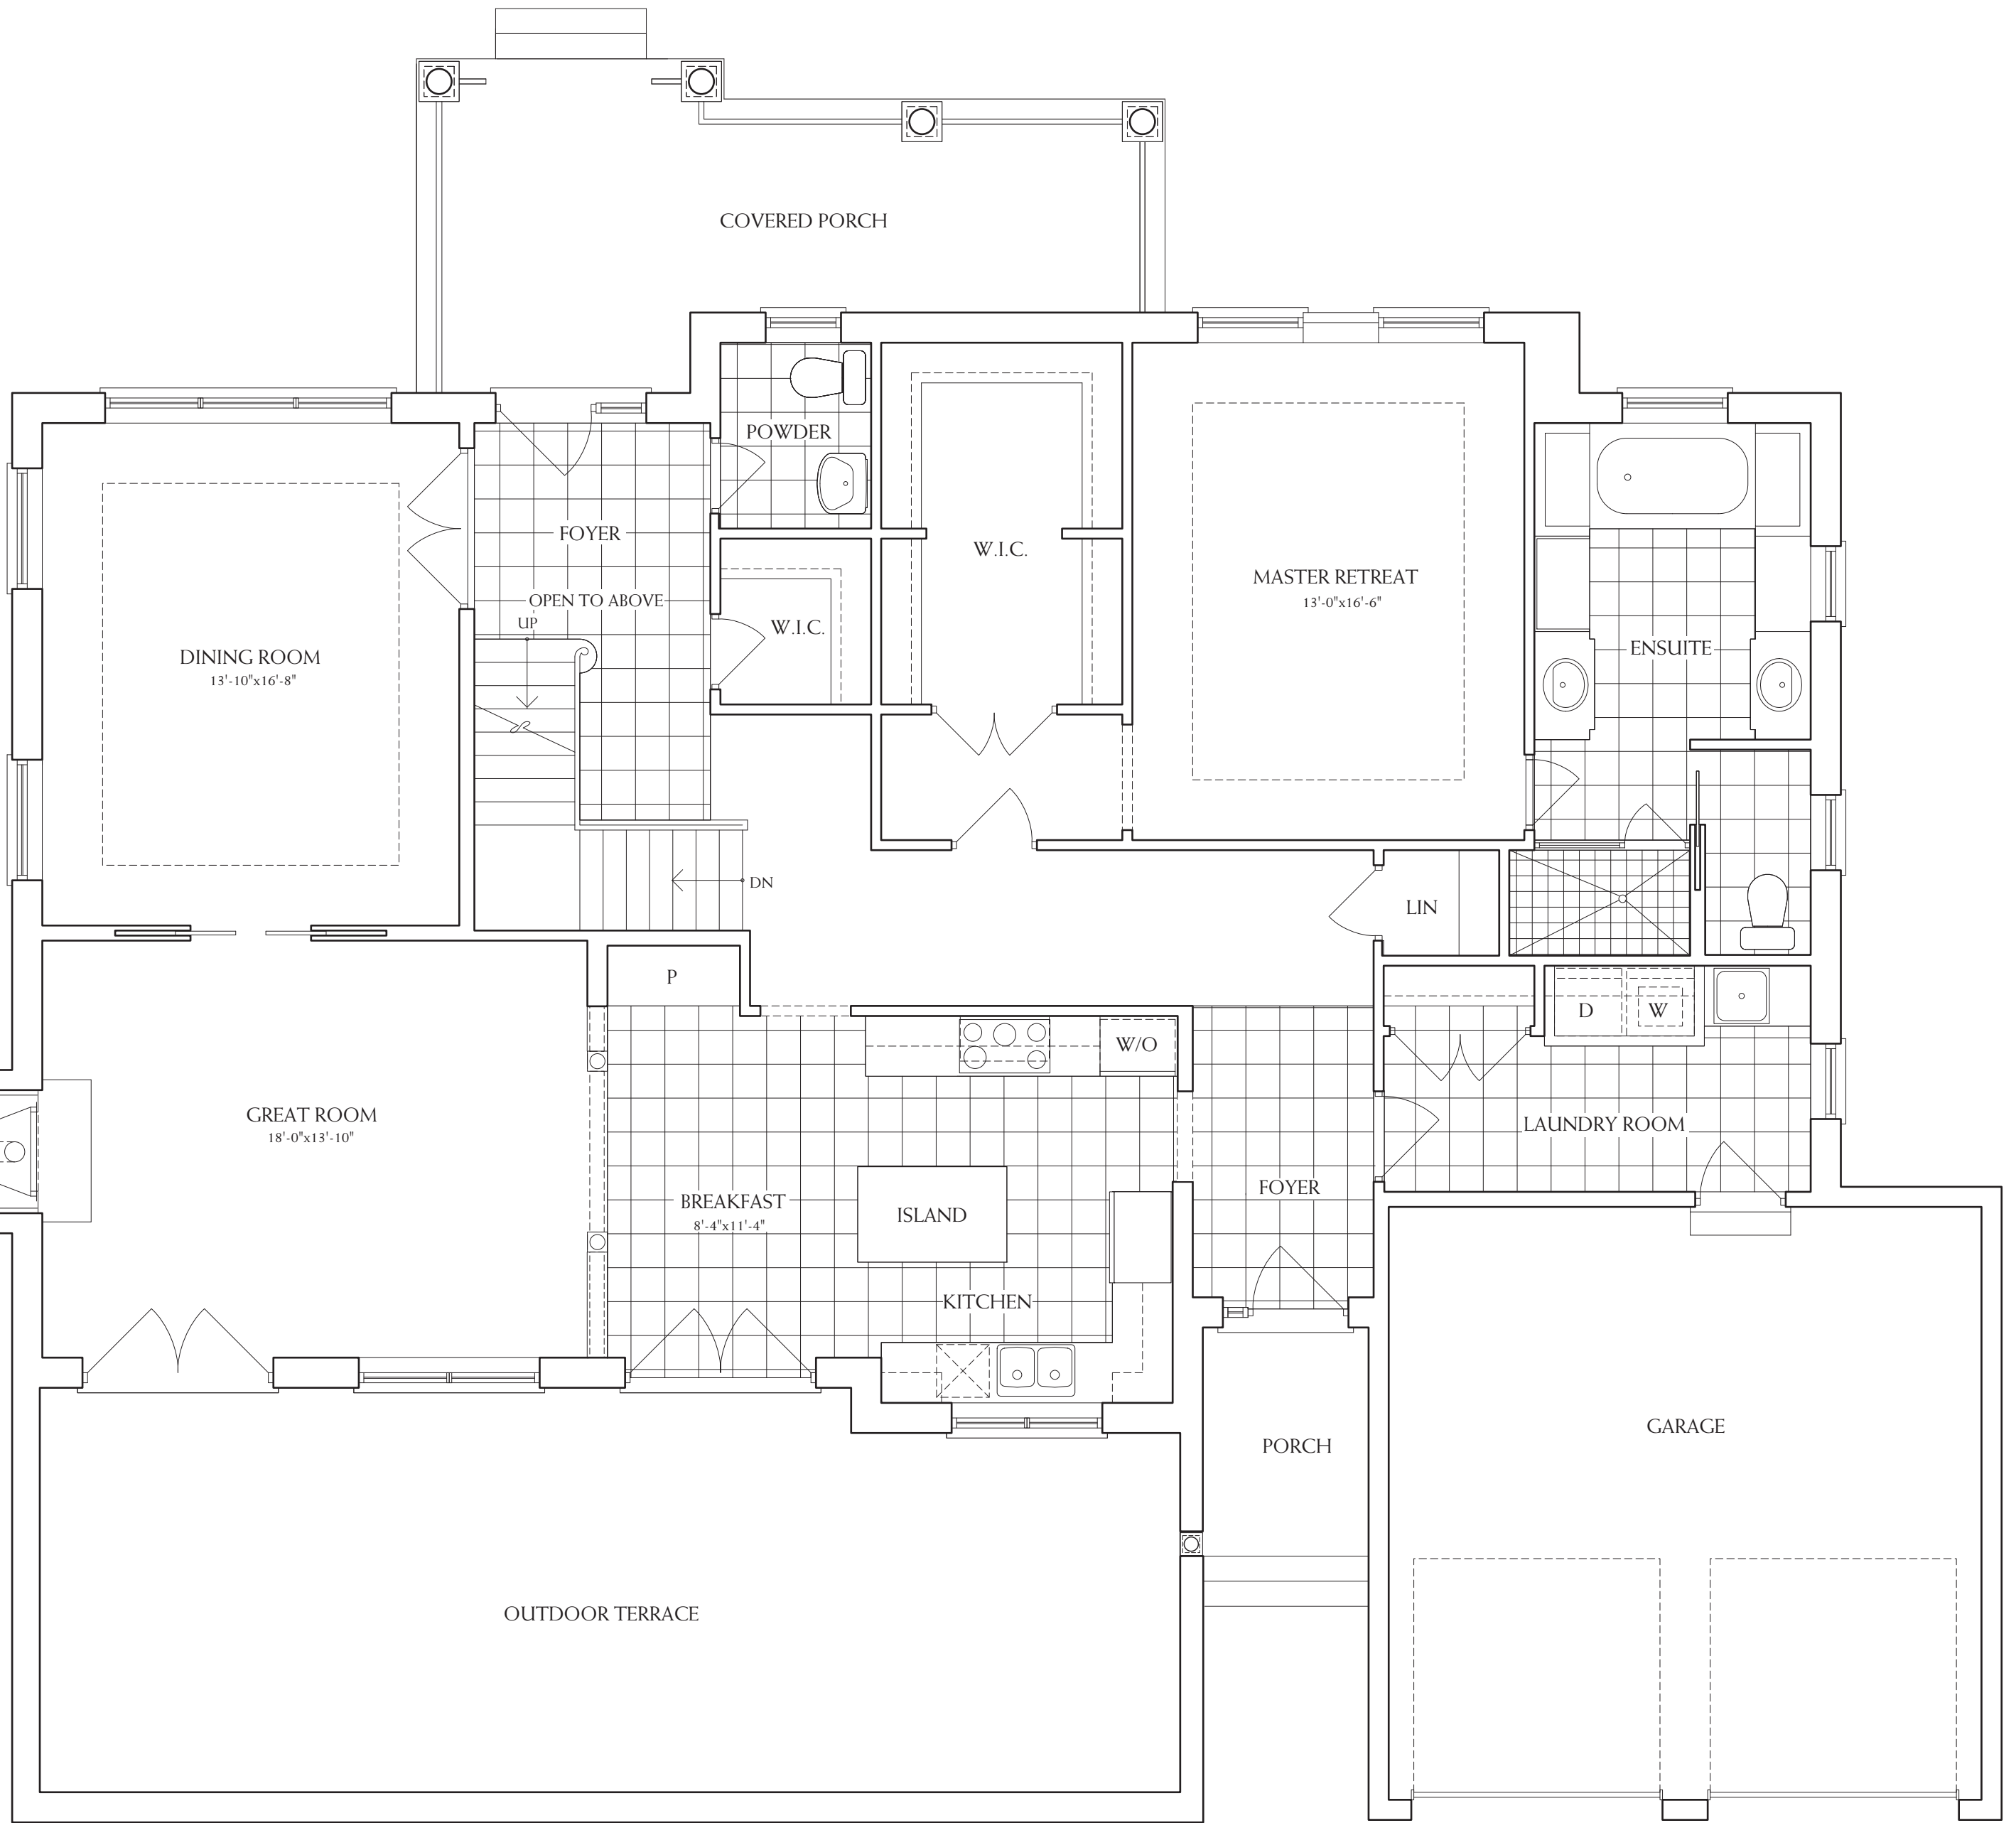

THE HADSLEIGH

MAIN LEVEL ~ 2,083 SQ. FT.