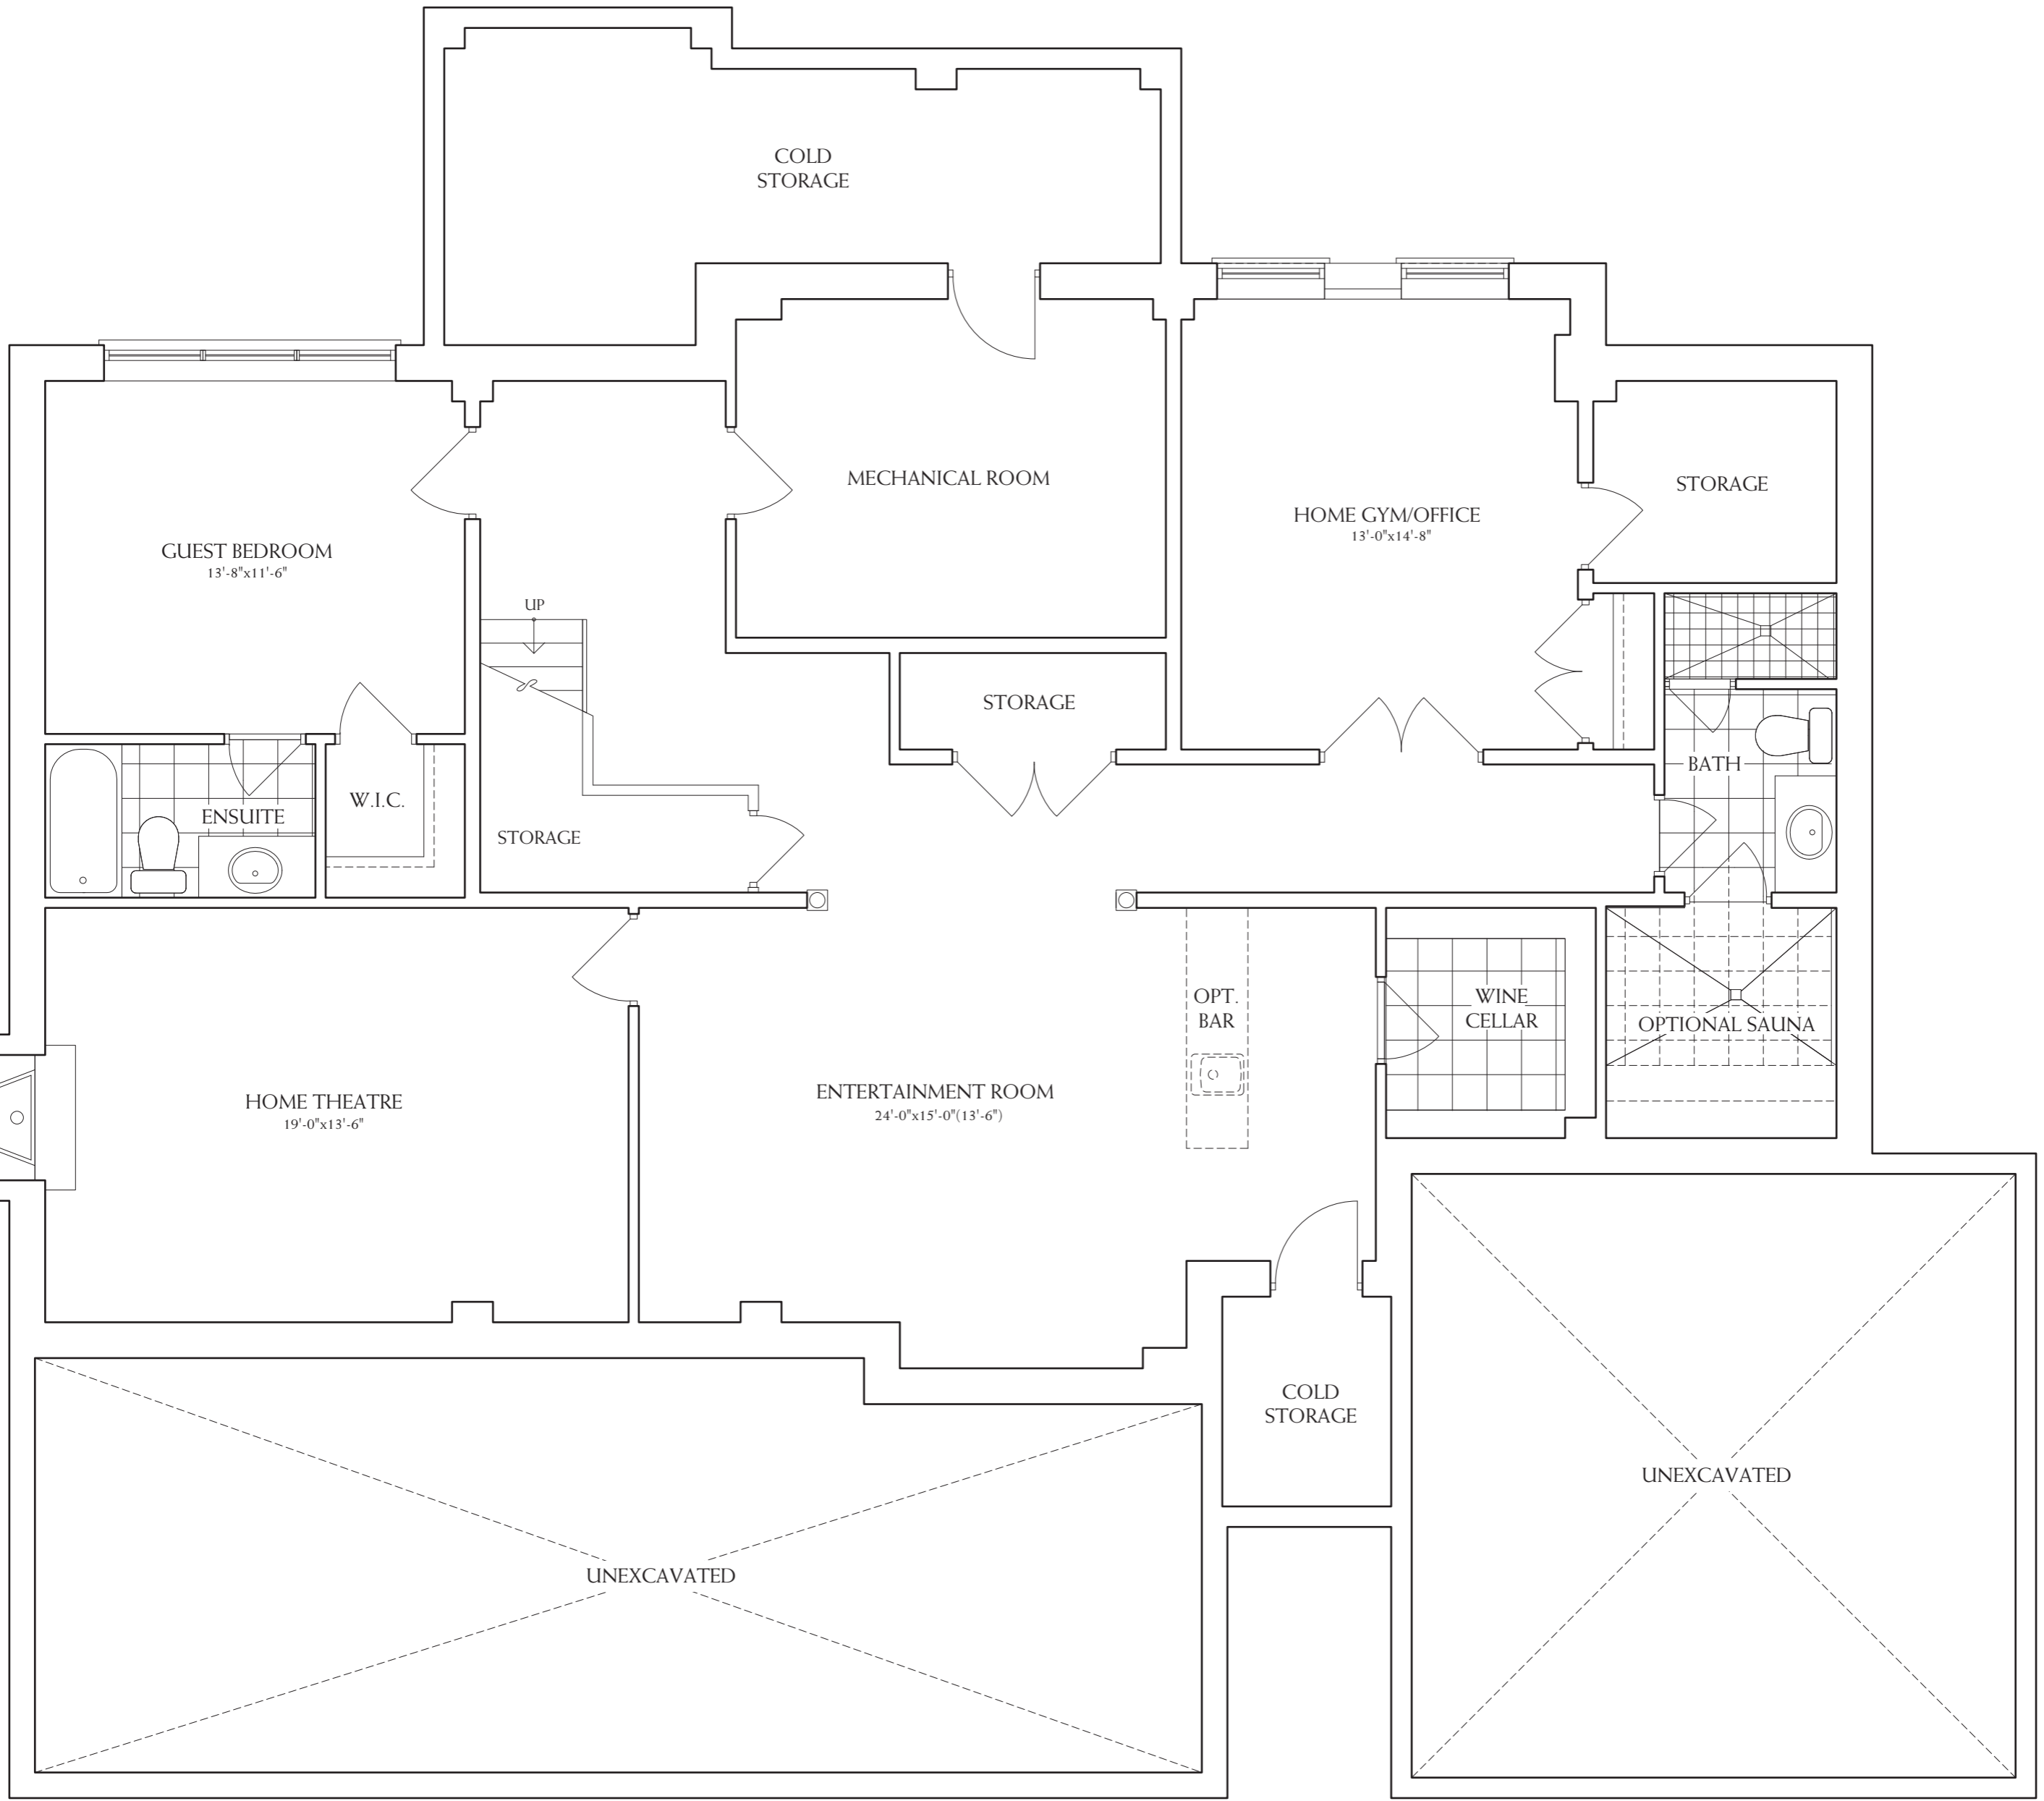

# THE HADSLEIGH

LOWER LEVEL ~ 2,003 SQ. FT.