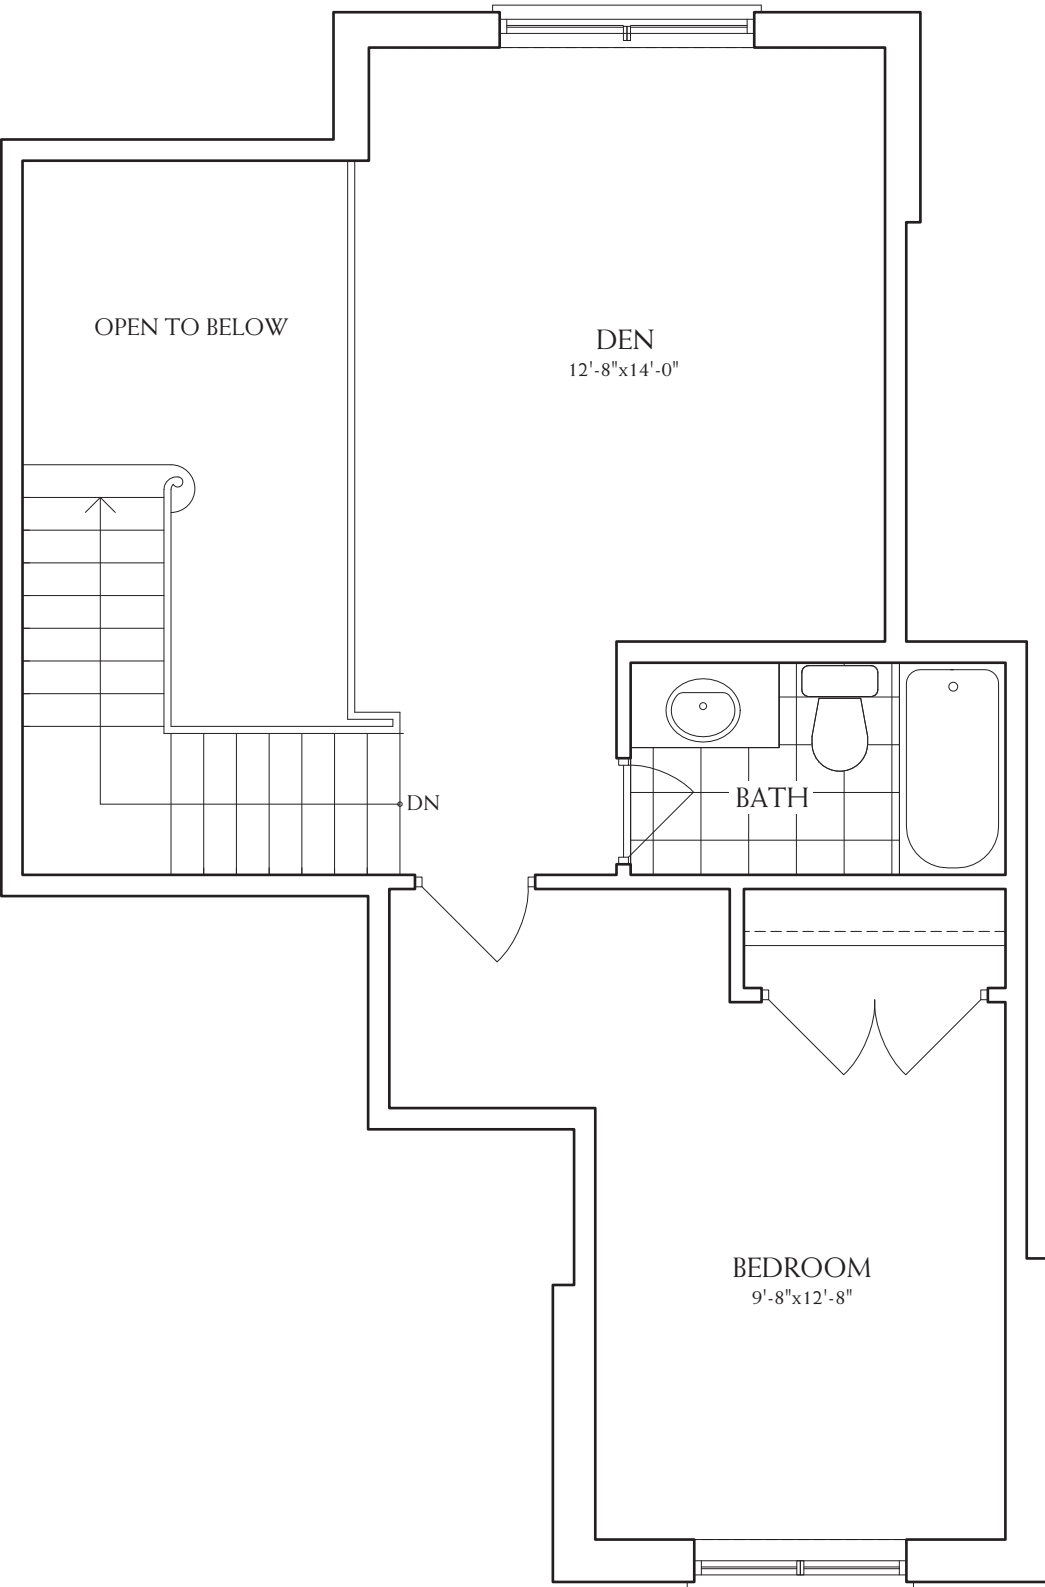

# THE HADSLAIGH

LOFT LEVEL ~ 566 SQ. FT.