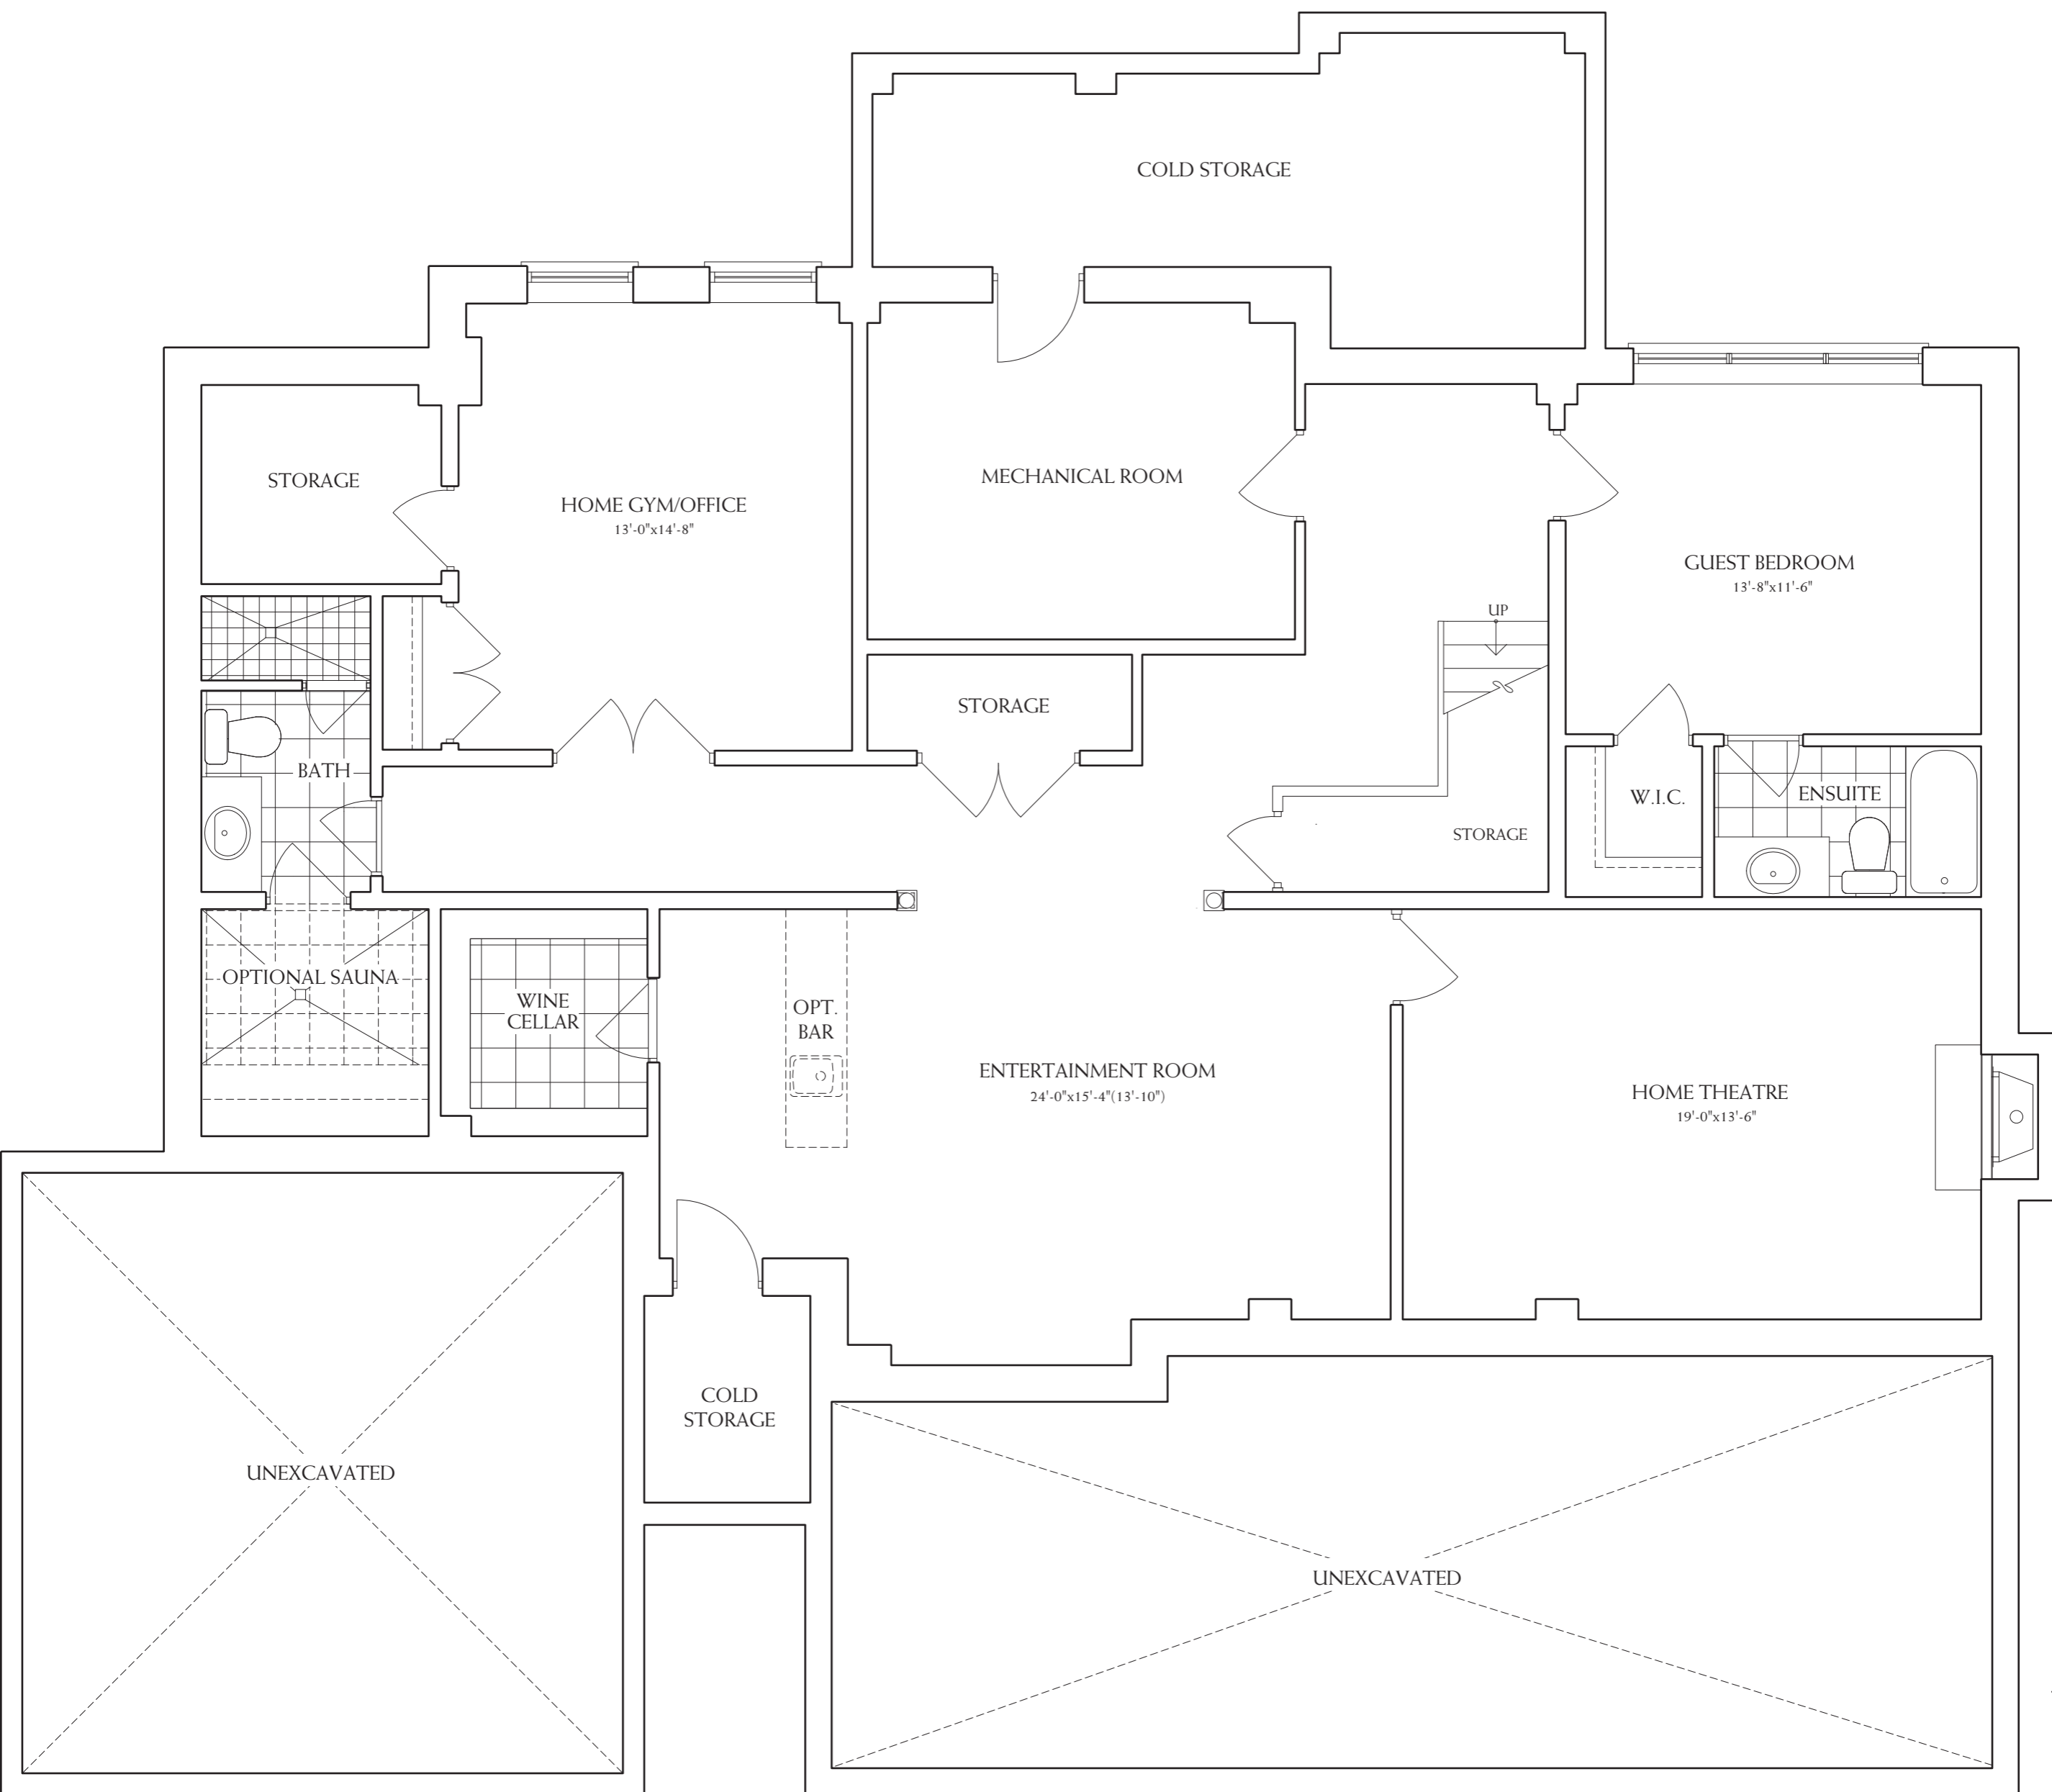

THE HADSLEIGH ~ A

LOWER LEVEL ~ 2,003 SQ. FT.