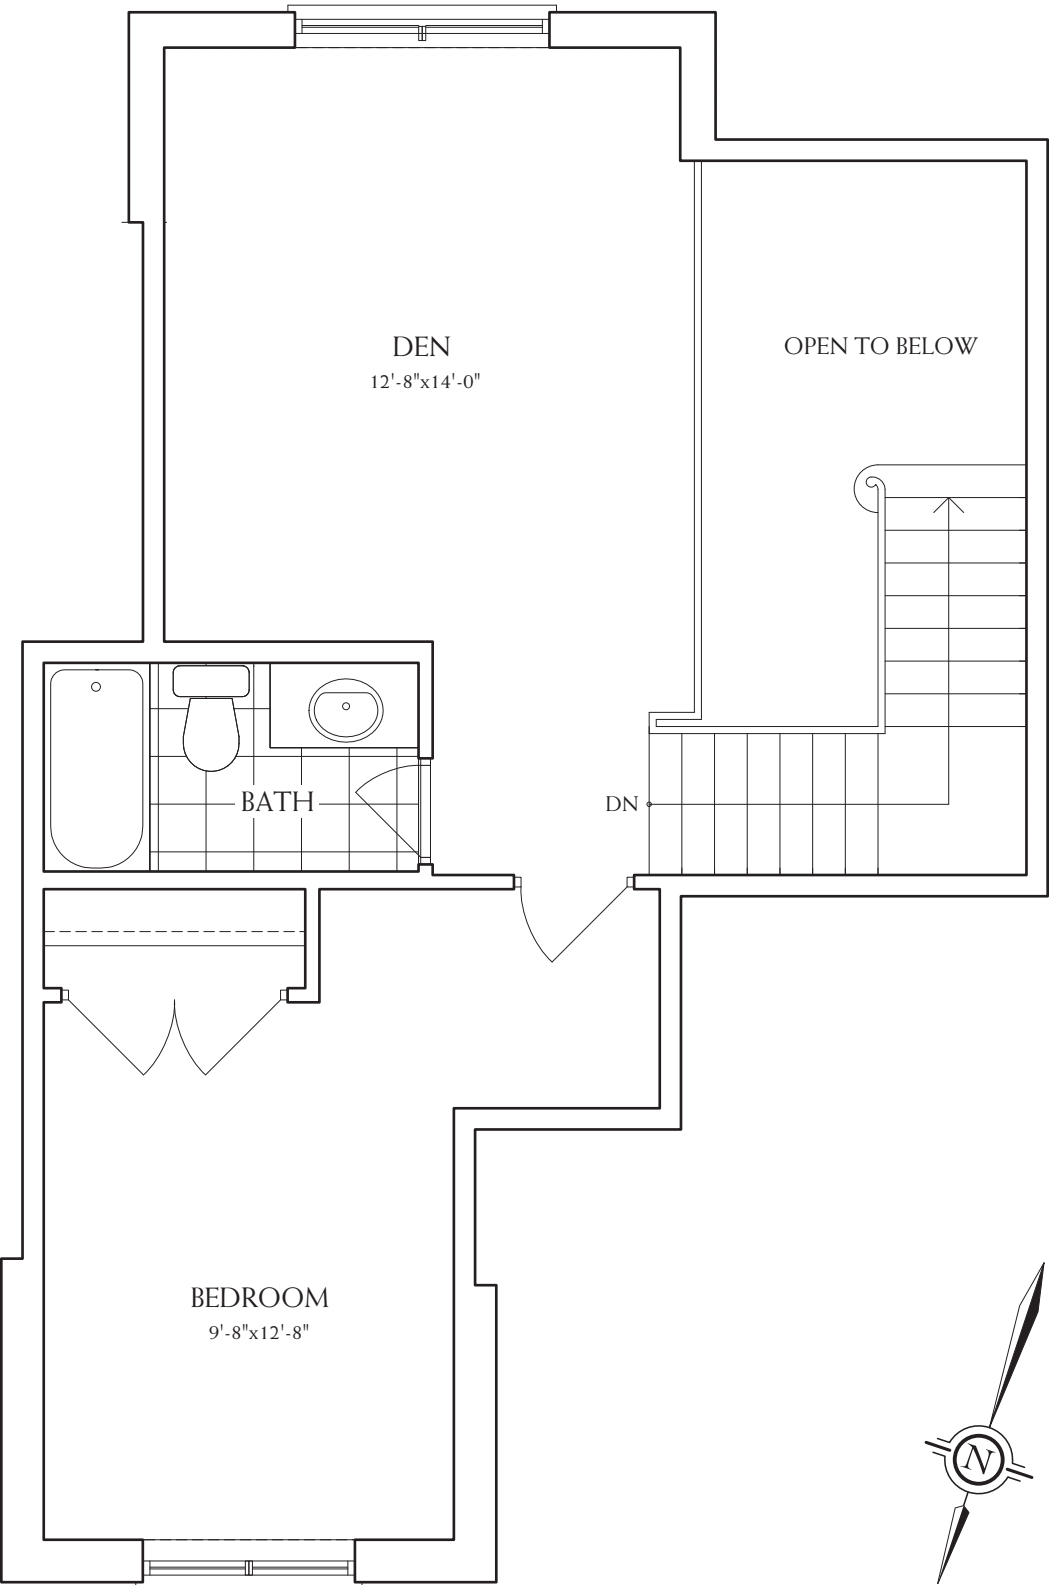

# THE HADSLEIGH ~ A

LOFT LEVEL ~ 566 SQ. FT.