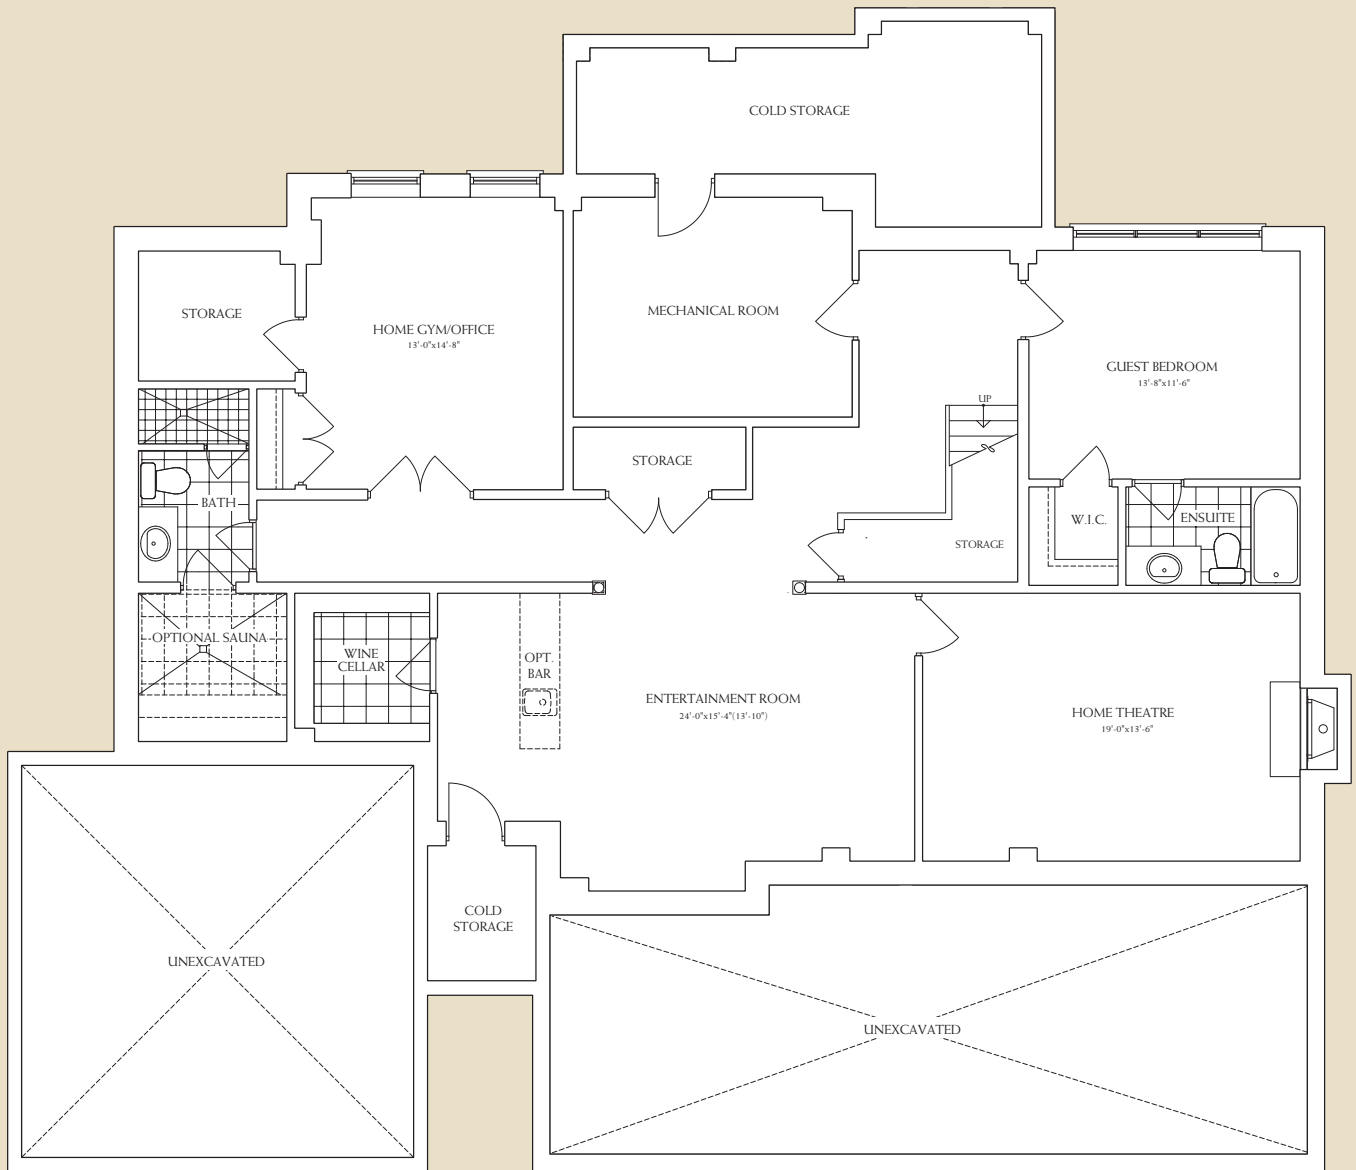

THE BUNGALOWS

T H E H A D S L E I G H ~ A
4 , 6 5 2 S Q U A R E F E E T

Daniels
love where you live™

THE BUNGALOWS

THE HADSLEIGH ~ A 4,652 SQUARE FEET

MAIN LEVEL - 2,083 SQ. FT.

THE BUNGALOWS

THE HADSLEIGH ~ A 4,652 SQUARE FEET

LOWER LEVEL - 2,003 SQ. FT.

THE BUNGALOWS

THE HADSLEIGH ~ A
4,652 SQUARE FEET

LOFT LEVEL - 566 SQ. FT.