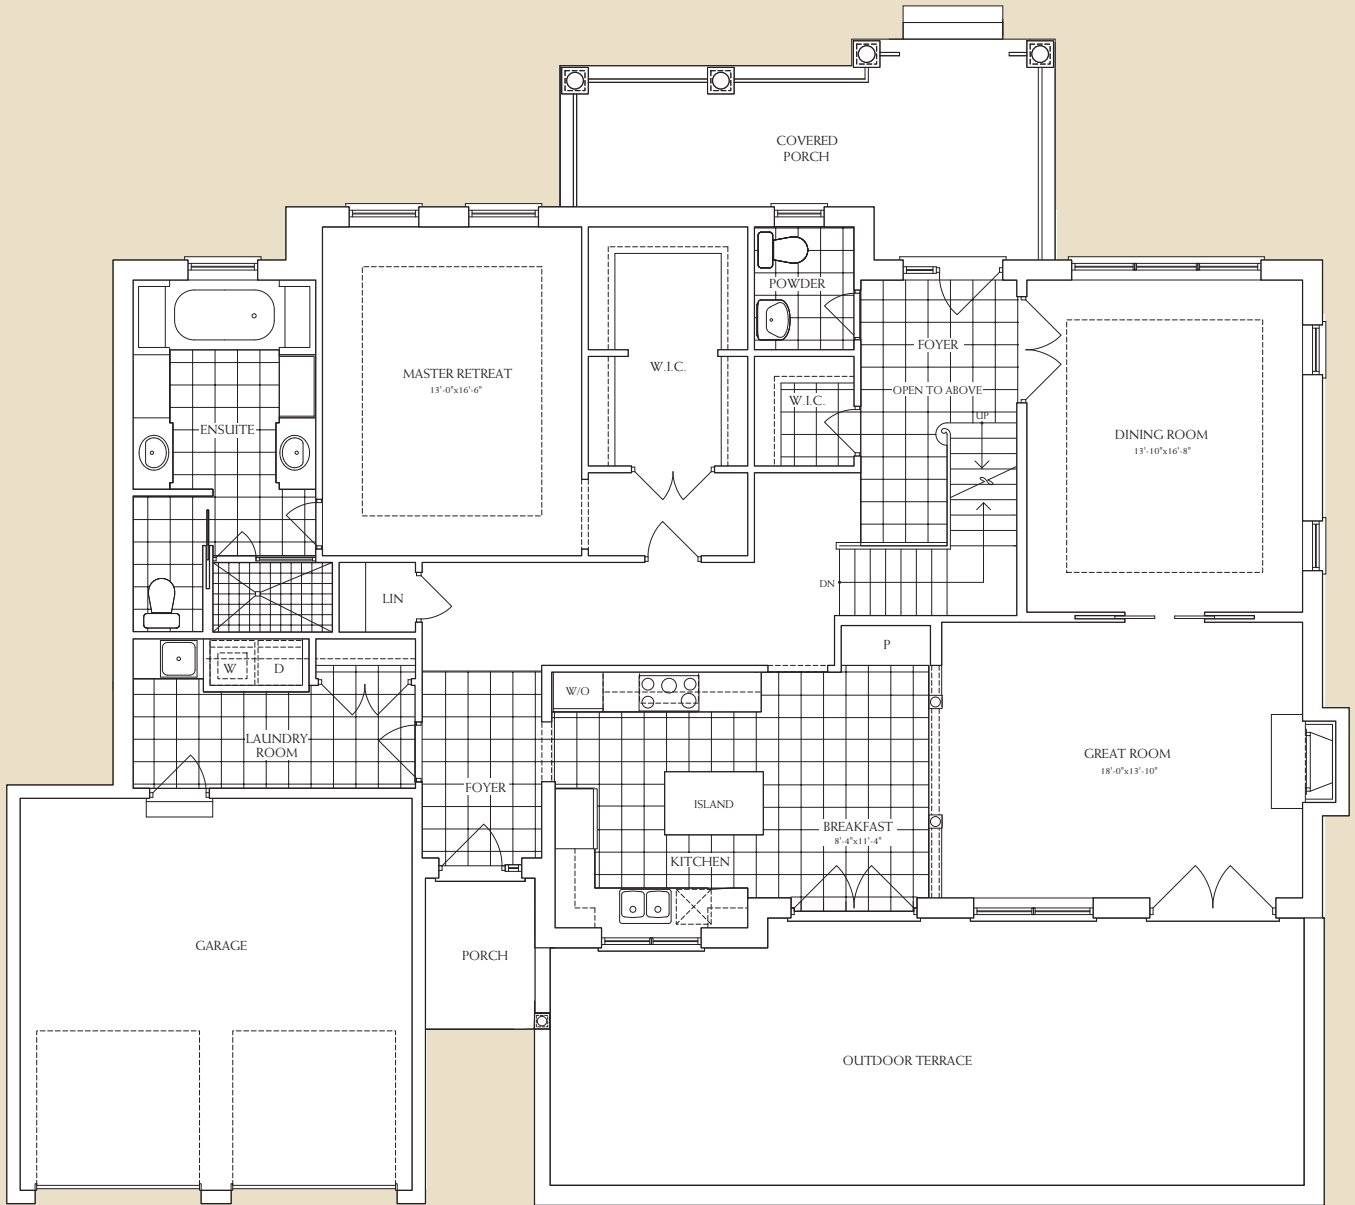

THE BUNGALOWS

T H E H A D S L E I G H ~ A
4 , 6 5 2 S Q U A R E F E E T

Daniels
love where you live™

THE BUNGALOWS

THE HADSLEIGH ~ A 4,652 SQUARE FEET

MAIN LEVEL - 2,083 SQ. FT.

THE BUNGALOWS

THE HADSLEIGH ~ A 4,652 SQUARE FEET

LOWER LEVEL - 2,003 SQ. FT.

THE BUNGALOWS

THE HADSLEIGH ~ A
4,652 SQUARE FEET

LOFT LEVEL - 566 SQ. FT.