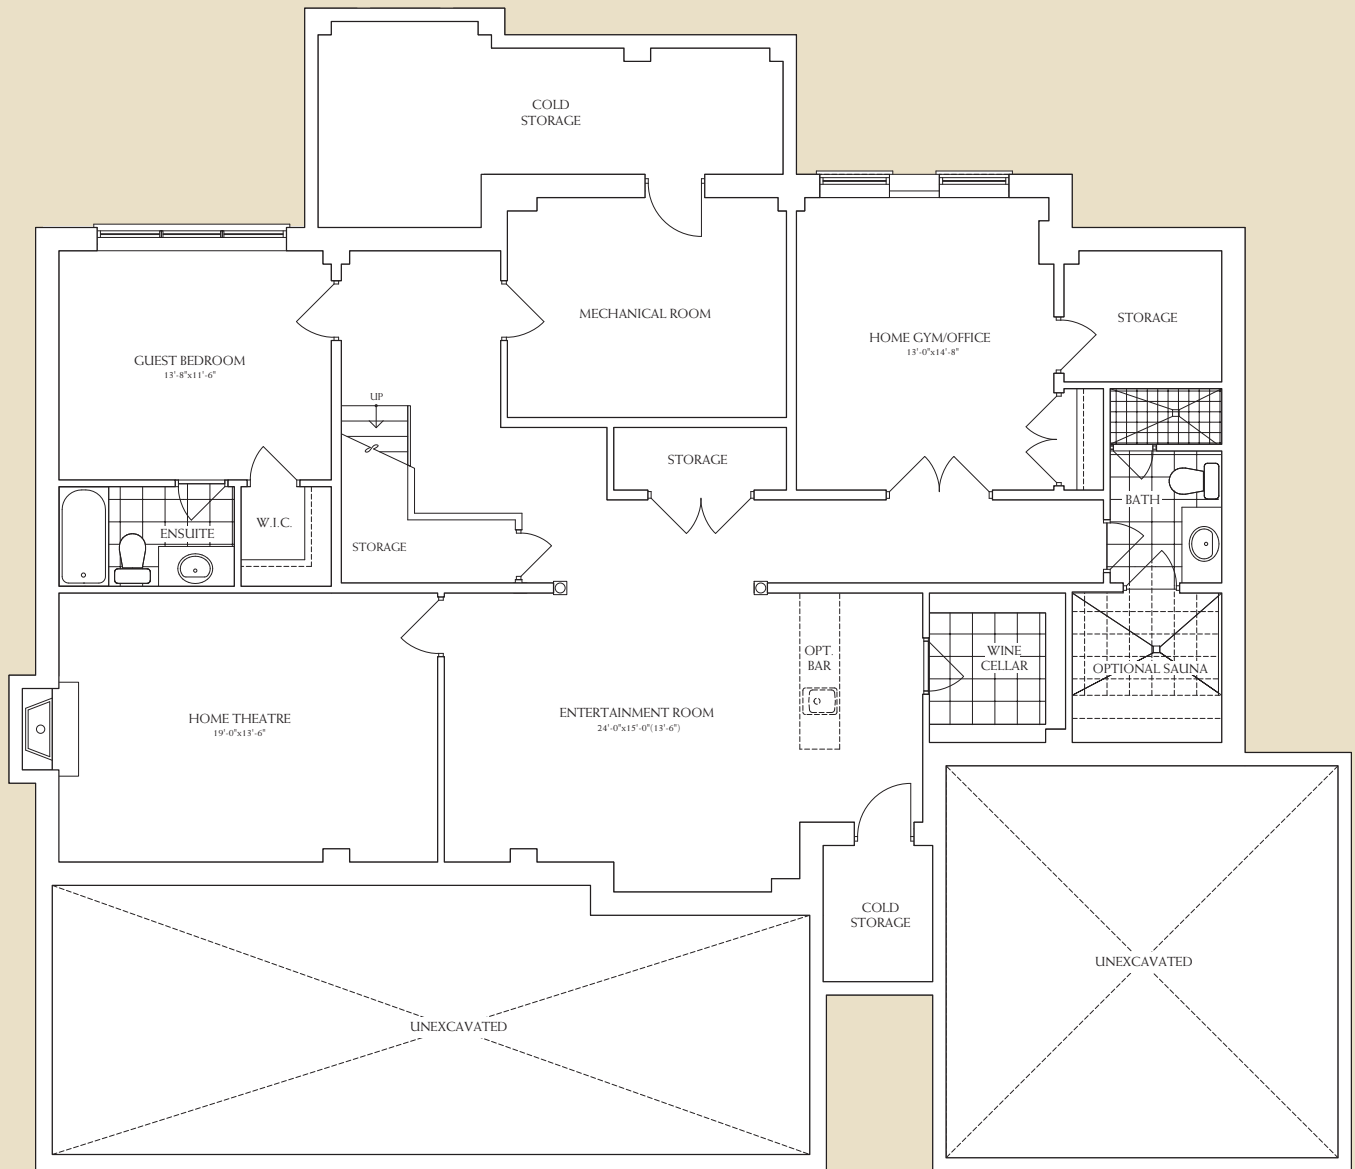

THE BUNGALOWS

THE HADSLEIGH
4,652 SQUARE FEET

ENTRANCE ELEVATION

LANEWAY ELEVATION

Daniels
love where you live™

THE BUNGALOWS

THE HADSLEIGH 4,652 SQUARE FEET

MAIN LEVEL - 2,083 SQ. FT.

THE BUNGALOWS

THE HADSLEIGH 4,652 SQUARE FEET

LOWER LEVEL - 2,003 SQ.FT.

THE BUNGALOWS

THE HADSLEIGH 4,652 SQUARE FEET

LOFT LEVEL - 566 SQ. FT.