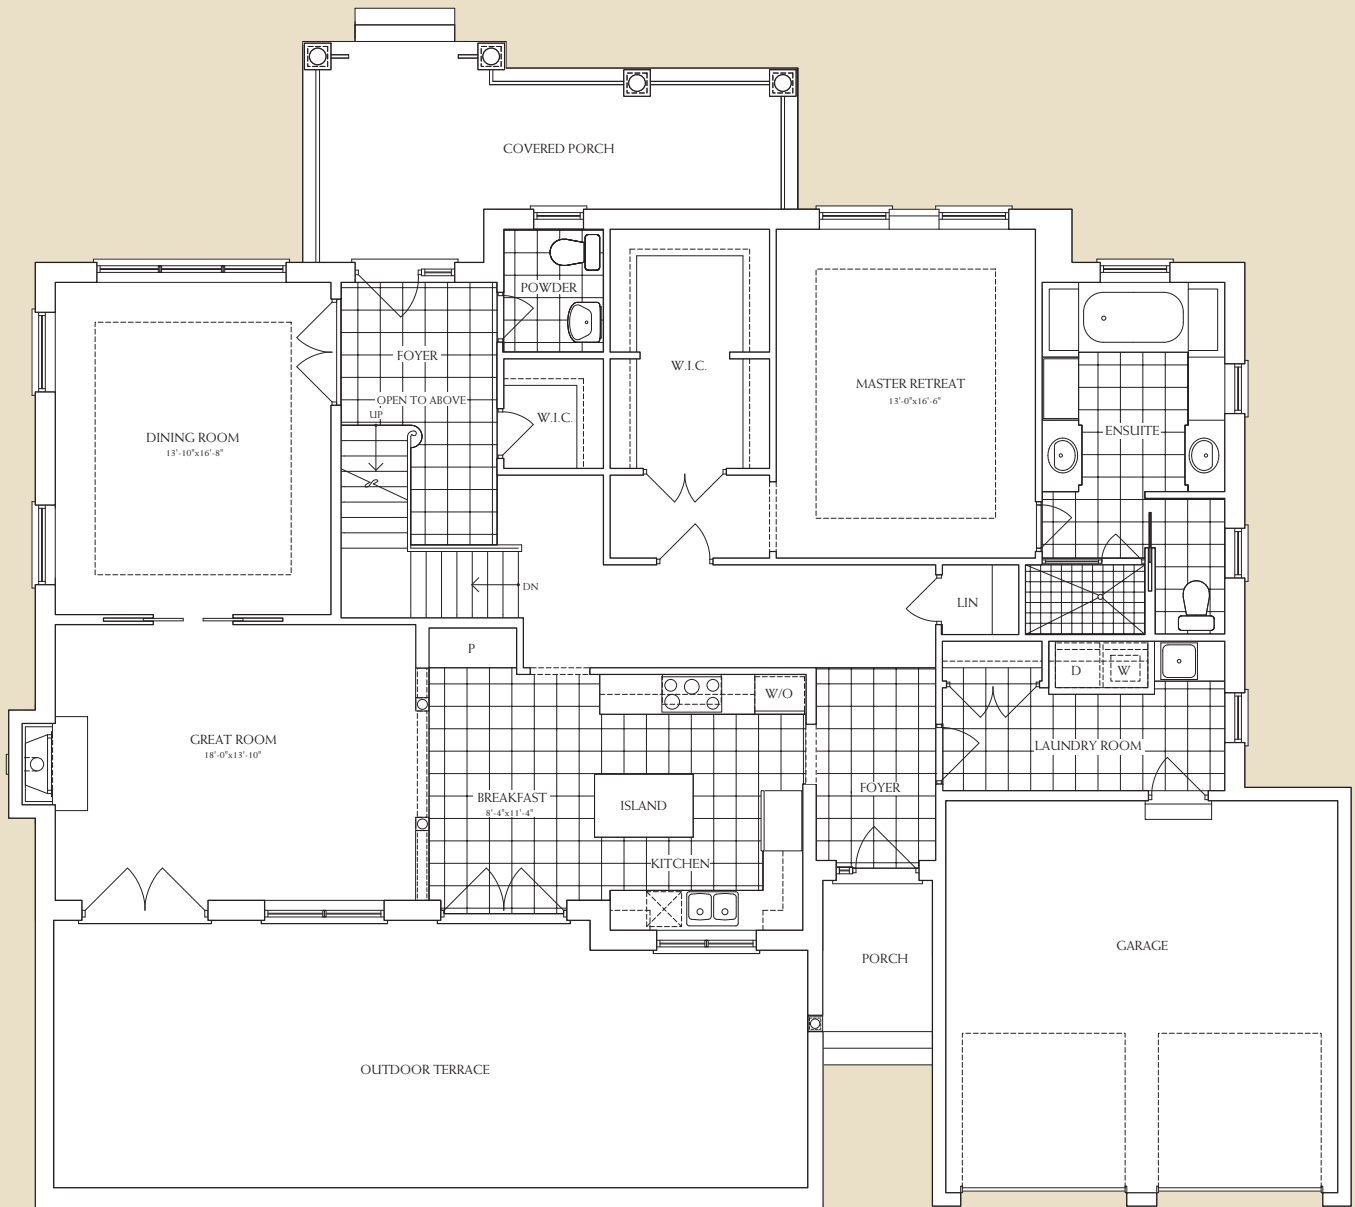

THE BUNGALOWS

THE HADSLEIGH
4,652 SQUARE FEET

ENTRANCE ELEVATION

LANEWAY ELEVATION

Daniels
love where you live™

THE BUNGALOWS

THE HADSLEIGH 4,652 SQUARE FEET

MAIN LEVEL - 2,083 SQ. FT.

THE BUNGALOWS

THE HADSLEIGH 4,652 SQUARE FEET

LOWER LEVEL - 2,003 SQ.FT.

THE BUNGALOWS

THE HADSLEIGH 4,652 SQUARE FEET

LOFT LEVEL - 566 SQ. FT.